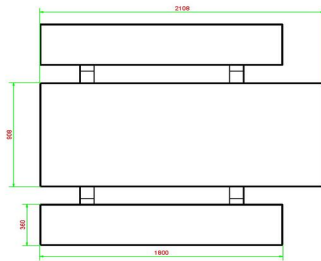

HeBlad - UK

The Balance, 7th floor, Pinfold Street
S1 2GU Sheffield, South Yorkshire
T. 0114 352 0110
info@HeBlad.co.uk
www.HeBlad.co.uk

head office address

HeBlad BV

Diamantweg 22
NL - 5527 LC Hapert

HeBlad's game tables, benches and picnic sets adorn playgrounds, city centers, gardens and parks. For example, combine this beautiful picnic set standard anthracite-concrete wheelchair accessible with a trendy foot volleyball table or one of the sturdy concrete benches from HeBlad. We manage production in our own factory and also take care of delivery. So, you've come to the right place to decorate your square, garden or park.

HeBlad
www.HeBlad.com
PS.STAB.RT
± 970 kg

Specifications Picnic table Standard Anthracite-Concrete Wheelchair accessible

Product code	PS.STAB.RT	Seat height	50 cm
Colour	Anthracite concrete	Material seat	Beton
Dimensions (L x W x H)	210 x 187 x 77 cm	Distance legs	111 cm (center to center)
Dimensions tabletop (L x W)	210 x 90 cm	Weight	970 kg
Tabletop thickness	7 cm	Number of seats	7

Related products 77 cm

PS.DLA.RT

PS.DLAB.RT

OP.PP.AB

Our products are delivered from our factory in the Netherlands.