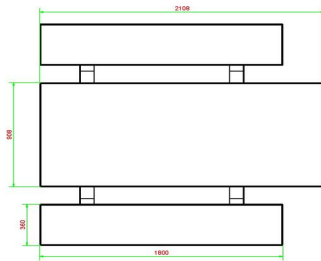

Our products are delivered from our factory in the Netherlands.

HeBlad
www.HeBlad.com
PS.STAB.RT
± 970 kg

Specifications Picnic table Standard Anthracite-Concrete Wheelchair accessible

Product code	PS.STAB.RT	Seat height	50 cm
Colour	Anthracite concrete	Material seat	Beton
Dimensions (L x W x H)	210 x 187 x 77 cm	Distance legs	111 cm (center to center)
Dimensions tabletop (L x W)	210 x 90 cm	Weight	970 kg
Tabletop thickness	7 cm	Number of seats	7

Related products 77 cm

PS.DLA.RT

PS.DLAB.RT

OP.PP.AB

Our products are delivered from our factory in the Netherlands.