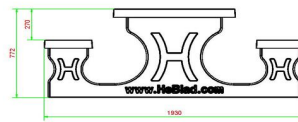

HeBlad - UK

The Balance, 7th floor, Pinfold Street
S1 2GU Sheffield, South Yorkshire
T. 0114 352 0110
info@HeBlad.co.uk
www.HeBlad.co.uk

head office address

HeBlad BV

Diamantweg 22
NL - 5527 LC Hapert

HeBlad's game tables, benches and picnic sets adorn playgrounds, city centers, gardens and parks. For example, combine this beautiful picnic set standard anthracite-concrete wheelchair accessible with a trendy foot volleyball table or one of the sturdy concrete benches from HeBlad. We manage production in our own factory and also take care of delivery. So, you've come to the right place to decorate your square, garden or park.

HeBlad
www.HeBlad.com
PS.STAB.RT
± 970 kg

Specifications Picnic table Standard Anthracite-Concrete Wheelchair accessible

Product code	PS.STAB.RT	Seat height	50 cm
Colour	Anthracite concrete	Material seat	Beton
Dimensions (L x W x H)	210 x 187 x 77 cm	Distance legs	111 cm (center to center)
Dimensions tabletop (L x W)	210 x 90 cm	Weight	970 kg
Tabletop thickness	7 cm	Number of seats	7