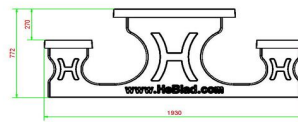

Our products are delivered from our factory in the Netherlands.

HeBlad
www.HeBlad.com
PS.STAB.RT
± 970 kg

Specifications Picnic table Standard Anthracite-Concrete Wheelchair accessible

Product code	PS.STAB.RT	Seat height	50 cm
Colour	Anthracite concrete	Material seat	Beton
Dimensions (L x W x H)	210 x 187 x 77 cm	Distance legs	111 cm (center to center)
Dimensions tabletop (L x W)	210 x 90 cm	Weight	970 kg
Tabletop thickness	7 cm	Number of seats	7

Related products 77 cm

PS.DLA.RT

PS.DLAB.RT

OP.PP.AB

Our products are delivered from our factory in the Netherlands.