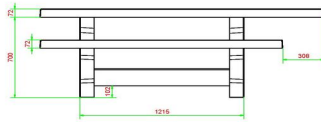

HeBlad - UK

The Balance, 7th floor, Pinfold Street
S1 2GU Sheffield, South Yorkshire
T. 0114 352 0110
info@HeBlad.co.uk
www.HeBlad.co.uk

head office address

HeBlad BV

Diamantweg 22
NL - 5527 LC Hapert

HeBlad's game tables, benches and picnic sets adorn playgrounds, city centers, gardens and parks. For example, combine this beautiful picnic set standard anthracite-concrete wheelchair accessible with a trendy foot volleyball table or one of the sturdy concrete benches from HeBlad. We manage production in our own factory and also take care of delivery. So, you've come to the right place to decorate your square, garden or park.

HeBlad
www.HeBlad.com
PS.STAB.RT
± 970 kg

Specifications Picnic table Standard Anthracite-Concrete Wheelchair accessible

Product code	PS.STAB.RT	Seat height	50 cm
Colour	Anthracite concrete	Material seat	Beton
Dimensions (L x W x H)	210 x 187 x 77 cm	Distance legs	111 cm (center to center)
Dimensions tabletop (L x W)	210 x 90 cm	Weight	970 kg
Tabletop thickness	7 cm	Number of seats	7