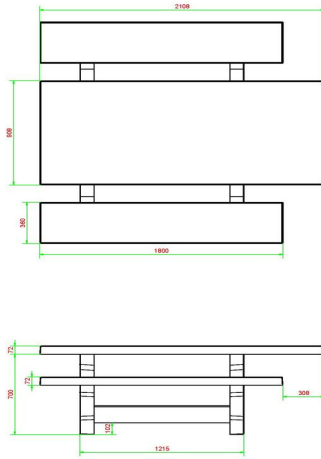

HeBlad
www.HeBlad.com
PS.STA.RT
± 970 kg

Specifications Concrete Picnic table Standard Anthracite Wheelchair accessible

Product code	PS.STA.RT	Seat height	50 cm
Colour	Anthracite lacquered, RAL 7016	Material seat	Beton
Dimensions (L x W x H)	210 x 187 x 77 cm	Distance legs	111 cm (center to center)
Dimensions tabletop (L x W)	210 x 90 cm	Weight	970 kg
Tabletop thickness	7 cm	Number of seats	7

Related products

Our products are delivered from our factory in the Netherlands.