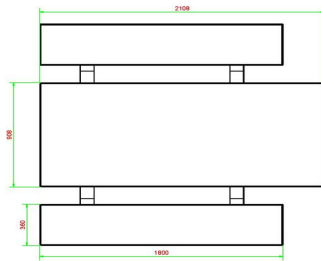

Our products are delivered from our factory in the Netherlands.

HeBlad
www.HeBlad.com
PS.STA.RT
± 970 kg

Specifications Concrete Picnic table Standard Anthracite Wheelchair accessible

Product code	PS.STA.RT	Seat height	50 cm
Colour	Anthracite lacquered, RAL 7016	Material seat	Beton
Dimensions (L x W x H)	210 x 187 x 77 cm	Distance legs	111 cm (center to center)
Dimensions tabletop (L x W)	210 x 90 cm	Weight	970 kg
Tabletop thickness	7 cm	Number of seats	7