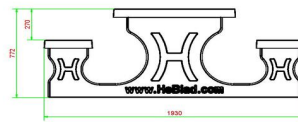

Our products are delivered from our factory in the Netherlands.

HeBlad
www.HeBlad.com
PS.STA.RT
± 970 kg

Specifications Concrete Picnic table Standard Anthracite Wheelchair accessible

Product code	PS.STA.RT	Seat height	50 cm
Colour	Anthracite lacquered, RAL 7016	Material seat	Beton
Dimensions (L x W x H)	210 x 187 x 77 cm	Distance legs	111 cm (center to center)
Dimensions tabletop (L x W)	210 x 90 cm	Weight	970 kg
Tabletop thickness	7 cm	Number of seats	7