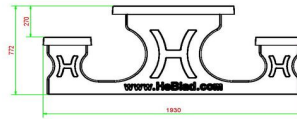

HeBlad
www.HeBlad.com
PS.STA.RT
± 970 kg

Specifications Concrete Picnic table Standard Anthracite Wheelchair accessible

Product code	PS.STA.RT	Seat height	50 cm
Colour	Anthracite lacquered, RAL 7016	Material seat	Beton
Dimensions (L x W x H)	210 x 187 x 77 cm	Distance legs	111 cm (center to center)
Dimensions tabletop (L x W)	210 x 90 cm	Weight	970 kg
Tabletop thickness	7 cm	Number of seats	7