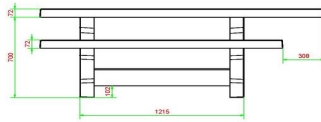

Our products are delivered from our factory in the Netherlands.

HeBlad
www.HeBlad.com
PS.STA.RT
± 970 kg

Specifications Concrete Picnic table Standard Anthracite Wheelchair accessible

Product code	PS.STA.RT	Seat height	50 cm
Colour	Anthracite lacquered, RAL 7016	Material seat	Beton
Dimensions (L x W x H)	210 x 187 x 77 cm	Distance legs	111 cm (center to center)
Dimensions tabletop (L x W)	210 x 90 cm	Weight	970 kg
Tabletop thickness	7 cm	Number of seats	7