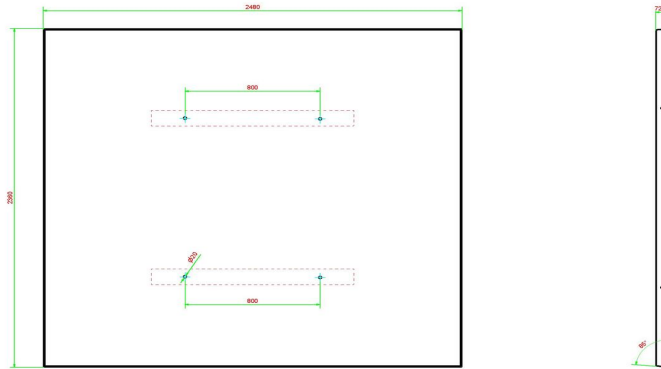

Bottom plate Picnic table Natural Concrete

Product code: OP.PS

£ 1,725.00 excl. VAT
(£ 2,070.00 incl. VAT)

Especially for communities we have produced concrete bottom plates for our picnic tables.

We had many complaints that was difficult to mow the grass under the picnic tables. Also the pollution was not controllable.

The bottom plate is prepared for blind mounting to the picnic table. There are 6 different picnic tables suitable for this bottom plate.

22 December 2024 - Prices subject to change

Our products are delivered from our factory in the Netherlands.

HeBlad
www.HeBlad.com
OP.PS
Gewicht ± 1000 KG.

Specifications Bottom plate Picnic table Natural Concrete

Product code	OP.PS	Weight	1000 kg
Colour	Natural concrete	lifting device	Concrete screw sleeve M16 on 4 sides
Dimensions (L x W x H)	248 x 236 x 7 cm	preparation attachment	Holes for bolts M16
Finishing base plate	Anti-slip (window) profile		