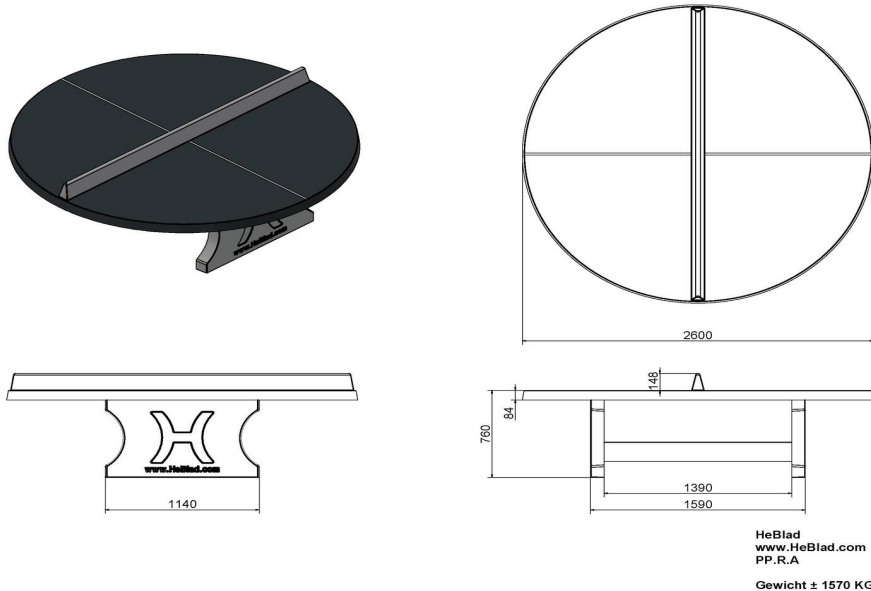

Rabobank De Kempen, Markt 7, 5531 BA Bladel (NL) • BIC RABONL2U • Branch code RABONL2UXXX • IBAN NL 20 RABO 0107530112 GBP

Specifications Round Ping-Pong table Anthracite

Product code	PP.R.A	Height tabletop	76 cm
Colour	Anthracite - RAL 7016	Height of the net	14,75 cm
Dimension playing surface (L x W)	∅ 260 cm	Weight	1570 kg
Dimensions bottom of playing surface	∅ 264 cm	Distance legs	149 cm (center to center)
Tabletop thickness	8,4 cm		