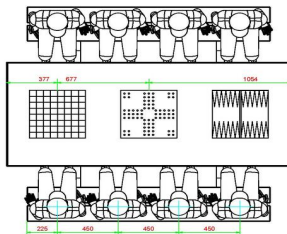

HeBlad
www.HeBlad.com
PS.DLAB.GT.134
± 780 KG.

Specifications Multi Gaming table (1-3-4) DeLuxe Anthracite-Concrete

Product code	PS.DLAB.GT.134	Height tabletop	75 cm
Colour	Anthracite concrete	Seat height	50 cm
Dimensions (L x W x H)	210 x 193 x 75 cm	Material seat	Bamboo
Dimensions tabletop (L x W)	210 x 90 cm	Distance legs	111 cm (center to center)
Tabletop thickness	7 cm	Weight	780 kg