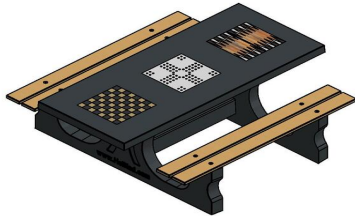

Choose the multi-games table

Because we like to respond to the needs of our customers and we notice that making choices is not always easy, we have developed the multi-game table. Available in different variants, including this 1-3-4 model in anthracite concrete colour with bamboo seats. What does 1-3-4 mean? The numbers we use represent the games that are integrated into the table top. 1 stands for chess, 3 for ludo and 4 is backgammon. By choosing the multi-game table you are assured of a lot of gaming enjoyment for visitors, passers-by or avid board game players. But it is also a very comfortable and beautiful picnic table. With the perfect seat and table top height, you can sit comfortably, even when the board games are not being used. When you order a multi-game table, you will always receive the corresponding pawn sets and dice.

HeBlad
www.HeBlad.com
PS.DLAB.GT.134
± 780 KG.

Specifications Multi Gaming table (1-3-4) DeLuxe Anthracite-Concrete

Product code	PS.DLAB.GT.134	Height tabletop	75 cm
Colour	Anthracite concrete	Seat height	50 cm
Dimensions (L x W x H)	210 x 193 x 75 cm	Material seat	Bamboo
Dimensions tabletop (L x W)	210 x 90 cm	Distance legs	111 cm (center to center)
Tabletop thickness	7 cm	Weight	780 kg