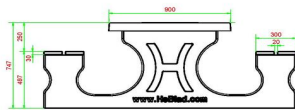

HeBlad
www.HeBlad.com
PS.DLAB.GT.134
± 780 KG.

Specifications Multi Gaming table (1-3-4) DeLuxe Anthracite-Concrete

Product code	PS.DLAB.GT.134	Height tabletop	75 cm
Colour	Anthracite concrete	Seat height	50 cm
Dimensions (L x W x H)	210 x 193 x 75 cm	Material seat	Bamboo
Dimensions tabletop (L x W)	210 x 90 cm	Distance legs	111 cm (center to center)
Tabletop thickness	7 cm	Weight	780 kg