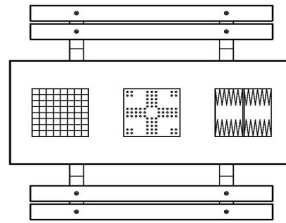

Choose the multi-games table

Because we like to respond to the needs of our customers and we notice that making choices is not always easy, we have developed the multi-game table. Available in different variants, including this 1-3-4 model in anthracite concrete colour with bamboo seats. What does 1-3-4 mean? The numbers we use represent the games that are integrated into the table top. 1 stands for chess, 3 for ludo and 4 is backgammon. By choosing the multi-game table you are assured of a lot of gaming enjoyment for visitors, passers-by or avid board game players. But it is also a very comfortable and beautiful picnic table. With the perfect seat and table top height, you can sit comfortably, even when the board games are not being used. When you order a multi-game table, you will always receive the corresponding pawn sets and dice.

head office address

HeBlad BV

Diamantweg 22
NL - 5527 LC Hapert

Contact HeBlad

Would you like to know more about the possible variants of the multi-game table or about the specifications of our products? Wondering whether your site is also suitable for HeBlad game tables? Contact us!

HeBlad
www.HeBlad.com
PS.DLAB.GT.134
± 780 KG.

Specifications Multi Gaming table (1-3-4) DeLuxe Anthracite-Concrete

Product code	PS.DLAB.GT.134	Height tabletop	75 cm
Colour	Anthracite concrete	Seat height	50 cm
Dimensions (L x W x H)	210 x 193 x 75 cm	Material seat	Bamboo
Dimensions tabletop (L x W)	210 x 90 cm	Distance legs	111 cm (center to center)
Tabletop thickness	7 cm	Weight	780 kg