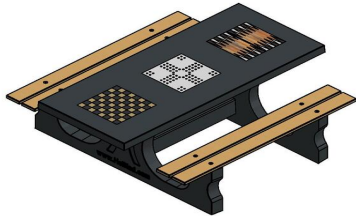

Choose the multi-games table

Because we like to respond to the needs of our customers and we notice that making choices is not always easy, we have developed the multi-game table. Available in different variants, including this 1-3-4 model in anthracite concrete colour with bamboo seats. What does 1-3-4 mean? The numbers we use represent the games that are integrated into the table top. 1 stands for chess, 3 for ludo and 4 is backgammon. By choosing the multi-game table you are assured of a lot of gaming enjoyment for visitors, passers-by or avid board game players. But it is also a very comfortable and beautiful picnic table. With the perfect seat and table top height, you can sit comfortably, even when the board games are not being used. When you order a multi-game table, you will always receive the corresponding pawn sets and dice.

HeBlad
www.HeBlad.com
PS.DLAB.GT.134
± 780 KG.

Specifications Multi Gaming table (1-3-4) DeLuxe Anthracite-Concrete

Product code	PS.DLAB.GT.134	Height tabletop	75 cm
Colour	Anthracite concrete	Seat height	50 cm
Dimensions (L x W x H)	210 x 193 x 75 cm	Material seat	Bamboo
Dimensions tabletop (L x W)	210 x 90 cm	Distance legs	111 cm (center to center)
Tabletop thickness	7 cm	Weight	780 kg