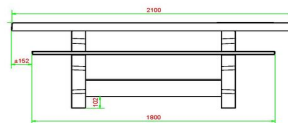

head office address

HeBlad BV

Diamantweg 22
NL - 5527 LC Hapert

Contact HeBlad

Would you like to know more about the possible variants of the multi-game table or about the specifications of our products? Wondering whether your site is also suitable for HeBlad game tables? Contact us!

HeBlad
www.HeBlad.com
PS.DLAB.GT.134
± 780 KG.

Specifications Multi Gaming table (1-3-4) DeLuxe Anthracite-Concrete

Product code	PS.DLAB.GT.134	Height tabletop	75 cm
Colour	Anthracite concrete	Seat height	50 cm
Dimensions (L x W x H)	210 x 193 x 75 cm	Material seat	Bamboo
Dimensions tabletop (L x W)	210 x 90 cm	Distance legs	111 cm (center to center)
Tabletop thickness	7 cm	Weight	780 kg