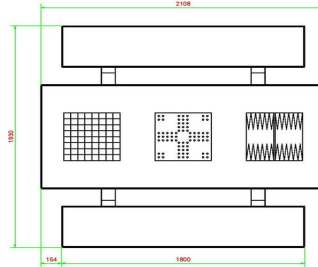

HeBlad
www.HeBlad.com
PS.STAB.GT.134
± 950 KG.

Specifications Multi Gaming table (1-3-4) Standard Anthracite-concrete

Product code	PS.STAB.GT.134	Height tabletop	75 cm
Colour	Anthracite concrete	Seat height	50 cm
Dimensions (L x W x H)	210 x 193 x 75 cm	Material seat	Beton
Dimensions tabletop (L x W)	210 x 90 cm	Distance legs	111 cm (center to center)
Tabletop thickness	7 cm	Weight	950 kg