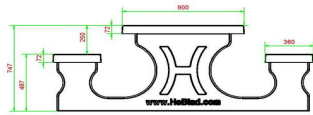

head office address

HeBlad BV

Diamantweg 22
NL - 5527 LC Hapert

picnic set, this table can be perfectly combined with other HeBlad products. In the same beautiful anthracite concrete colour, concrete benches can be placed next to or near the multi-game table. These benches can be used as extra seating for visitors, but also as security for your site or building. These benches are by design also robust enough to serve as a barrier or as protection against ram raids. You are cordially invited to contact us for advice.

HeBlad
www.HeBlad.com
PS.STAB.GT.134
± 950 KG.

Specifications Multi Gaming table (1-3-4) Standard Anthracite-concrete

Product code	PS.STAB.GT.134	Height tabletop	75 cm
Colour	Anthracite concrete	Seat height	50 cm
Dimensions (L x W x H)	210 x 193 x 75 cm	Material seat	Beton
Dimensions tabletop (L x W)	210 x 90 cm	Distance legs	111 cm (center to center)
Tabletop thickness	7 cm	Weight	950 kg