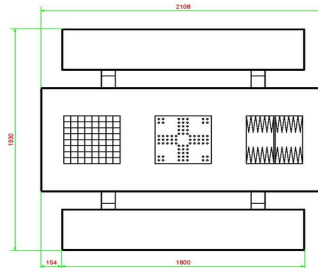

HeBlad
www.HeBlad.com
PS.STAB.GT.134
± 950 KG.

Specifications Multi Gaming table (1-3-4) Standard Anthracite-concrete

Product code	PS.STAB.GT.134	Height tabletop	75 cm
Colour	Anthracite concrete	Seat height	50 cm
Dimensions (L x W x H)	210 x 193 x 75 cm	Material seat	Beton
Dimensions tabletop (L x W)	210 x 90 cm	Distance legs	111 cm (center to center)
Tabletop thickness	7 cm	Weight	950 kg