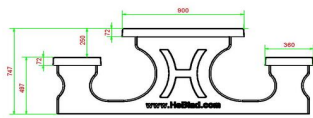

head office address

HeBlad BV

Diamantweg 22
NL - 5527 LC Hapert

picnic set, this table can be perfectly combined with other HeBlad products. In the same beautiful anthracite concrete colour, concrete benches can be placed next to or near the multi-game table. These benches can be used as extra seating for visitors, but also as security for your site or building. These benches are by design also robust enough to serve as a barrier or as protection against ram raids. You are cordially invited to contact us for advice.

HeBlad
www.HeBlad.com
PS.STAB.GT.134
± 950 KG.

Specifications Multi Gaming table (1-3-4) Standard Anthracite-concrete

Product code	PS.STAB.GT.134	Height tabletop	75 cm
Colour	Anthracite concrete	Seat height	50 cm
Dimensions (L x W x H)	210 x 193 x 75 cm	Material seat	Beton
Dimensions tabletop (L x W)	210 x 90 cm	Distance legs	111 cm (center to center)
Tabletop thickness	7 cm	Weight	950 kg