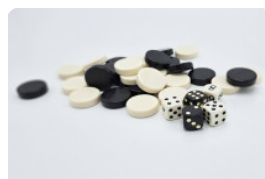

Concrete backgammon table from HeBlad

Which backgammon table is best to buy? HeBlad backgammon tables are designed and produced to be used outdoors for many, many years. The strong and durable concrete makes the tables impervious to vandalism, damage and weather influences. Depending on the available space, the location and the number of seats desired, you can choose from different options. The backgammon table for 2 persons is available in natural concrete and anthracite concrete. The backgammon table is also available in the same colours in a 4-person version. The backgammon game is also included in HeBlad's multi-game tables.

## Specifications Backgammon Table Natural Concrete (2P)

Product code	GT.BG.2	Height tabletop	75 cm
Colour	Natural concrete	Seat height	50 cm
Dimensions (L x W x H)	149 x 59 x 85 cm	Dimensions base plate (L x W x H)	160 x 10 cm
Dimensions tabletop (L x W)	60 x 60 cm	Weight	425 kg
Tabletop thickness	7 cm		