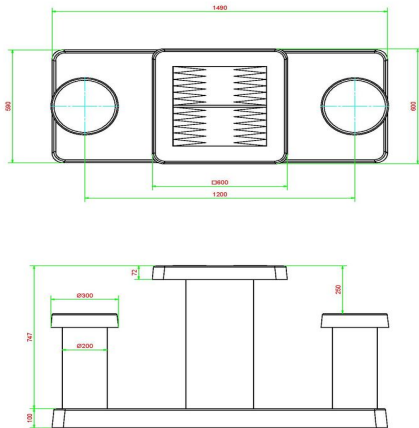

HeBlad
www.HeBlad.com
GT.BG.2
Gewicht ± 490 KG.

Specifications Backgammon Table Natural Concrete (2P)

Product code	GT.BG.2	Height tabletop	75 cm
Colour	Natural concrete	Seat height	50 cm
Dimensions (L x W x H)	149 x 59 x 85 cm	Dimensions base plate (L x W x H)	1200 x 60 x 10 cm
Dimensions tabletop (L x W)	60 x 60 cm	Weight	425 kg
Tabletop thickness	7 cm		

Related products

Our products are delivered from our factory in the Netherlands.