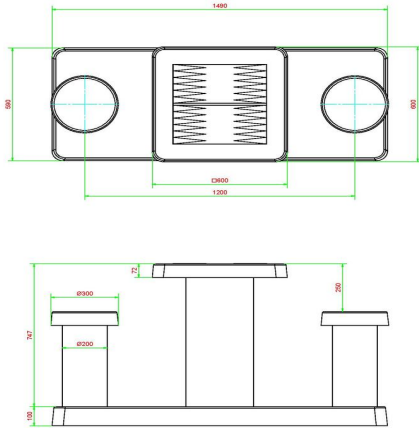

head office address

HeBlad BV

Diamantweg 22
NL - 5527 LC Hapert

Backgammon tables and other game tables from HeBlad

Because all HeBlad gaming tables are made from one piece of concrete, they will last for decades. Rain or sunshine, you can always play and sit at these tables. All products can be perfectly combined due to their similar appearance or to contrast in colour or robustness. For example, place a chess table next to a backgammon table or display a concrete bench on the side of a game table.

HeBlad
www.HeBlad.com
GT.BG.2
Gewicht ± 490 KG.

Specifications Backgammon Table Natural Concrete (2P)

Product code	GT.BG.2	Height tabletop	75 cm
Colour	Natural concrete	Seat height	50 cm
Dimensions (L x W x H)	149 x 59 x 85 cm	Dimensions base plate (L x W x H)	1200 x 60 x 10 cm
Dimensions tabletop (L x W)	60 x 60 cm	Weight	425 kg
Tabletop thickness	7 cm		