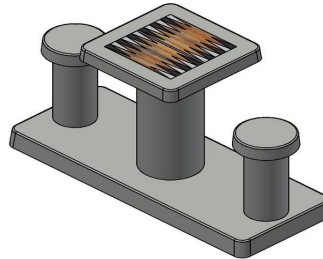

HeBlad
www.HeBlad.com
GT.BG.2
Gewicht ± 490 KG.

Specifications Backgammon Table Natural Concrete (2P)

Product code	GT.BG.2	Height tabletop	75 cm
Colour	Natural concrete	Seat height	50 cm
Dimensions (L x W x H)	149 x 59 x 85 cm	Dimensions base plate (L x W x H)	1200 x 60 x 10 cm
Dimensions tabletop (L x W)	60 x 60 cm	Weight	425 kg
Tabletop thickness	7 cm