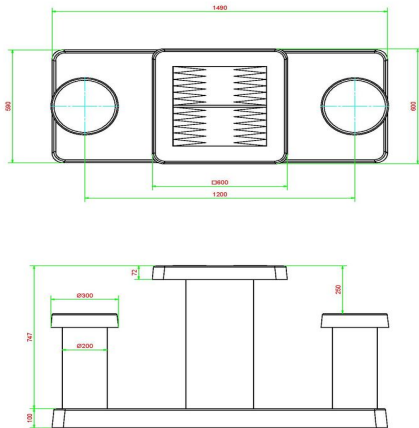

HeBlad
www.HeBlad.com
GT.BG.2
Gewicht ± 490 KG.

Specifications Backgammon Table Natural Concrete (2P)

Product code	GT.BG.2	Height tabletop	75 cm
Colour	Natural concrete	Seat height	50 cm
Dimensions (L x W x H)	149 x 59 x 85 cm	Dimensions base plate (L x W x H)	1200 x 60 x 10 cm
Dimensions tabletop (L x W)	60 x 60 cm	Weight	425 kg
Tabletop thickness	7 cm		