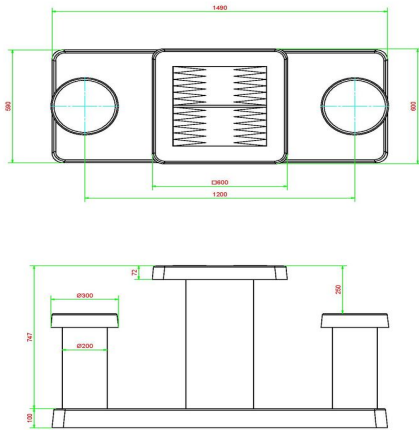

HeBlad
www.HeBlad.com
GT.BG.2
Gewicht ± 490 KG.

Specifications Backgammon Table Natural Concrete (2P)

Product code	GT.BG.2	Height tabletop	75 cm
Colour	Natural concrete	Seat height	50 cm
Dimensions (L x W x H)	149 x 59 x 85 cm	Dimensions base plate (L x W x H)	1490 x 60 x 10 cm
Dimensions tabletop (L x W)	60 x 60 cm	Weight	425 kg
Tabletop thickness	7 cm		