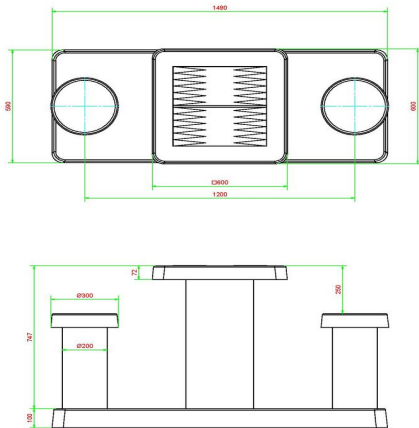

Specifications of the backgammon table for 2 persons

What makes the backgammon table so special? Both the table and the seats are made of anthracite concrete, which means that the concrete is anthracite through and through. Colour retention is therefore guaranteed. The weight makes the table perfect for (public) outdoor areas. The seats have a height of 50 cm and the tabletop is 75 cm. The backgammon game board is integrated into the tabletop and made of natural stone. The tabletop measurements are 60 x 60 cm x 10 cm.

head office address

HeBlad BV

Diamantweg 22
NL - 5527 LC Hapert

equipment yourself, and you can be assured of the correct treatment of your beautiful 2-person anthracite concrete backgammon table.

Questions about the HeBlad backgammon table?

HeBlad
www.HeBlad.com
GT.BG.AB2
Gewicht ± 490 KG.

Specifications Backgammon Table Anthracite-Concrete (2P)

Product code	GT.BG.AB2	Height tabletop	75 cm
Colour	Anthracite concrete	Seat height	50 cm
Dimensions (L x W x H)	149 x 59 x 85 cm	Dimensions base plate (L x W x H)	1200 x 600 x 10 cm
Dimensions tabletop (L x W)	60 x 60 cm	Weight	425 kg
Tabletop thickness	7 cm		