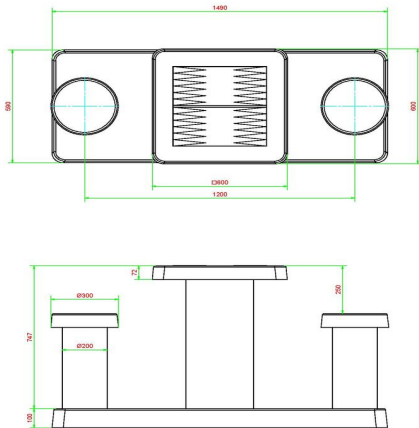

Specifications of the backgammon table for 2 persons

What makes the backgammon table so special? Both the table and the seats are made of anthracite concrete, which means that the concrete is anthracite through and through. Colour retention is therefore guaranteed. The weight makes the table perfect for (public) outdoor areas. The seats have a height of 50 cm and the tabletop is 75 cm. The backgammon game board is integrated into the tabletop and made of natural stone. The tabletop measurements are 60 x 60 cm x 10 cm.

head office address

HeBlad BV

Diamantweg 22
NL - 5527 LC Hapert

equipment yourself, and you can be assured of the correct treatment of your beautiful 2-person anthracite concrete backgammon table.

Questions about the HeBlad backgammon table?

HeBlad
www.HeBlad.com
GT.BG.AB2
Gewicht ± 490 KG.

Specifications Backgammon Table Anthracite-Concrete (2P)

Product code	GT.BG.AB2	Height tabletop	75 cm
Colour	Anthracite concrete	Seat height	50 cm
Dimensions (L x W x H)	149 x 59 x 85 cm	Dimensions base plate (L x W x H)	1200 x 60 x 10 cm
Dimensions tabletop (L x W)	60 x 60 cm	Weight	425 kg
Tabletop thickness	7 cm		