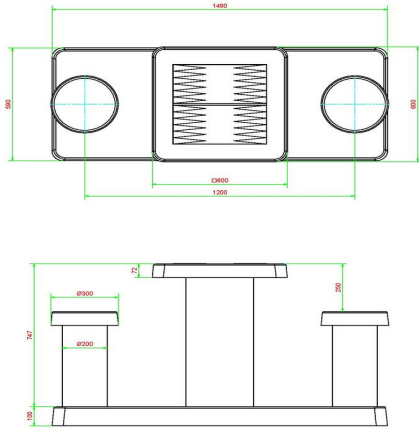

Specifications of the backgammon table for 2 persons

What makes the backgammon table so special? Both the table and the seats are made of anthracite concrete, which means that the concrete is anthracite through and through. Colour retention is therefore guaranteed. The weight makes the table perfect for (public) outdoor areas. The seats have a height of 50 cm and the table top is 75 cm. The backgammon game board is integrated into the table top and made of natural stone. The table top measurements are 60 x 60 cm x 10 cm.

head office address

HeBlad BV

Diamantweg 22
NL - 5527 LC Hapert

equipment yourself, and you can be assured of the correct treatment of your beautiful 2-person anthracite concrete backgammon table.

Questions about the HeBlad backgammon table?

HeBlad
www.HeBlad.com
GT.BG.AB2
Gewicht ± 490 KG.

Specifications Backgammon Table Anthracite-Concrete (2P)

Product code	GT.BG.AB2	Height tabletop	75 cm
Colour	Anthracite concrete	Seat height	50 cm
Dimensions (L x W x H)	149 x 59 x 85 cm	Dimensions base plate (L x W x H)	120 x 60 x 10 cm
Dimensions tabletop (L x W)	60 x 60 cm	Weight	425 kg
Tabletop thickness	7 cm		