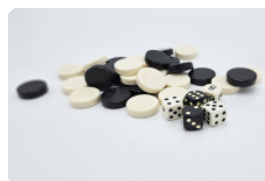

GT.BG.pieces

Our products are delivered from our factory in the Netherlands.