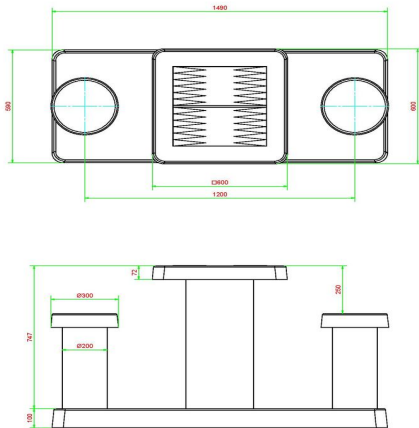

HeBlad
www.HeBlad.com
GT.BG.AB2
Gewicht ± 490 KG.

Specifications Backgammon Table Anthracite-Concrete (2P)

Product code	GT.BG.AB2	Height tabletop	75 cm
Colour	Anthracite concrete	Seat height	50 cm
Dimensions (L x W x H)	149 x 59 x 85 cm	Dimensions base plate (L x W x H)	120 x 60 x 10 cm
Dimensions tabletop (L x W)	60 x 60 cm	Weight	425 kg
Tabletop thickness	7 cm		

Related products

Our products are delivered from our factory in the Netherlands.