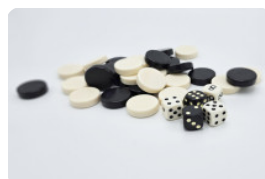

GT.BG.pieces

Our products are delivered from our factory in the Netherlands.