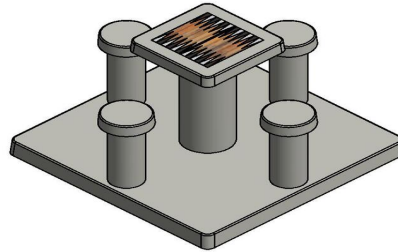

HeBlad
www.HeBlad.com
GT.BG.4

± 900 KG.

Specifications Backgammon Table Natural Concrete (4P)

Product code	GT.BG.4	Height tabletop	75 cm
Colour	Natural concrete	Seat height	50 cm
Dimensions (L x W x H)	149 x 149 x 85 cm	Dimensions base plate (L x W x H)	149 x 149 x 10 cm
Dimensions tabletop (L x W)	60 x 60 cm	Weight	900 kg
Tabletop thickness	7 cm