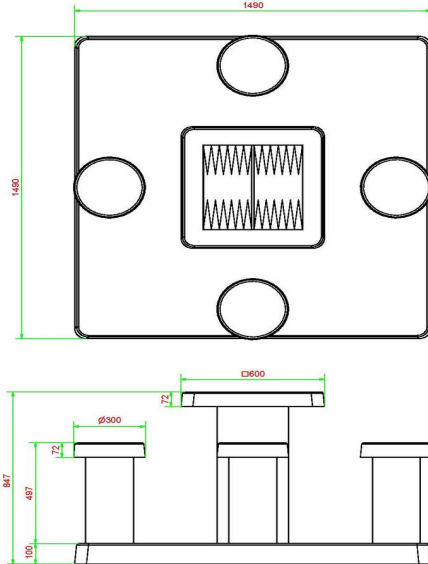

HeBlad
www.HeBlad.com
GT.BG.4

± 900 KG.

Specifications Backgammon Table Natural Concrete (4P)

Product code	GT.BG.4	Height tabletop	75 cm
Colour	Natural concrete	Seat height	50 cm
Dimensions (L x W x H)	149 x 149 x 85 cm	Dimensions base plate (L x W x H)	149 x 149 x 10 cm
Dimensions tabletop (L x W)	60 x 60 cm	Weight	900 kg
Tabletop thickness	7 cm		

Related products

Our products are delivered from our factory in the Netherlands.