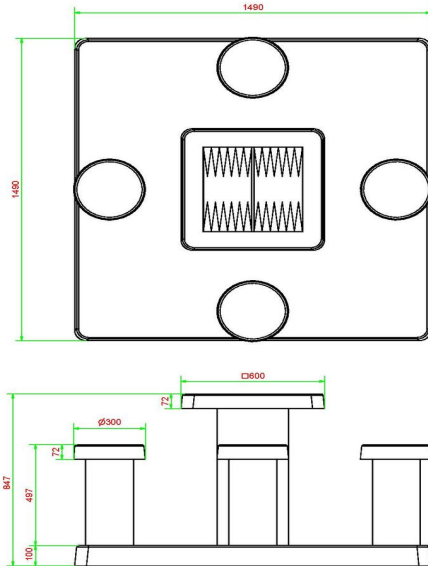

HeBlad
www.HeBlad.com
GT.BG.4

± 900 KG.

Specifications Backgammon Table Natural Concrete (4P)

Product code	GT.BG.4	Height tabletop	75 cm
Colour	Natural concrete	Seat height	50 cm
Dimensions (L x W x H)	149 x 149 x 85 cm	Dimensions base plate (L x W x H)	149 x 149 x 10 cm
Dimensions tabletop (L x W)	60 x 60 cm	Weight	900 kg
Tabletop thickness	7 cm		