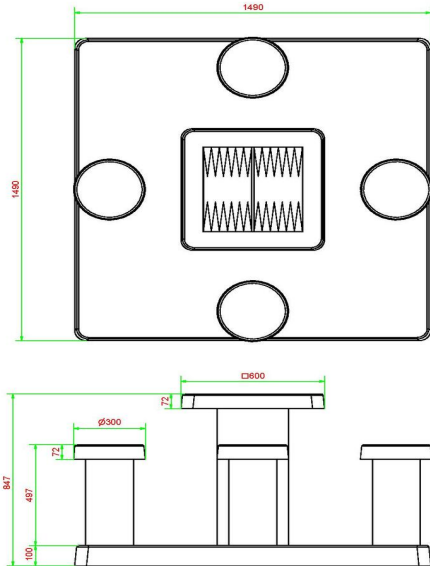

HeBlad
www.HeBlad.com
GT.BG.4

± 900 KG.

Specifications Backgammon Table Natural Concrete (4P)

Product code	GT.BG.4	Height tabletop	75 cm
Colour	Natural concrete	Seat height	50 cm
Dimensions (L x W x H)	149 x 149 x 85 cm	Dimensions base plate (L x W x H)	149 x 149 x 10 cm
Dimensions tabletop (L x W)	60 x 60 cm	Weight	900 kg
Tabletop thickness	7 cm		

Related products

Our products are delivered from our factory in the Netherlands.