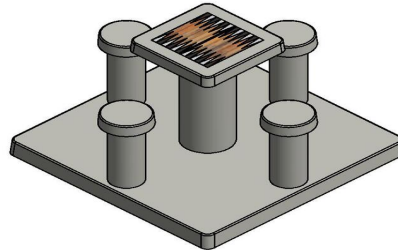

HeBlad
www.HeBlad.com
GT.BG.4

± 900 KG.

Specifications Backgammon Table Natural Concrete (4P)

Product code	GT.BG.4	Height tabletop	75 cm
Colour	Natural concrete	Seat height	50 cm
Dimensions (L x W x H)	149 x 149 x 85 cm	Dimensions base plate (L x W x H)	149 x 149 x 10 cm
Dimensions tabletop (L x W)	60 x 60 cm	Weight	900 kg
Tabletop thickness	7 cm