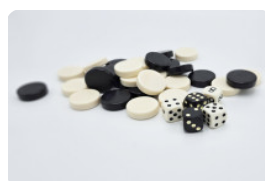

GT.BG.pieces

Our products are delivered from our factory in the Netherlands.