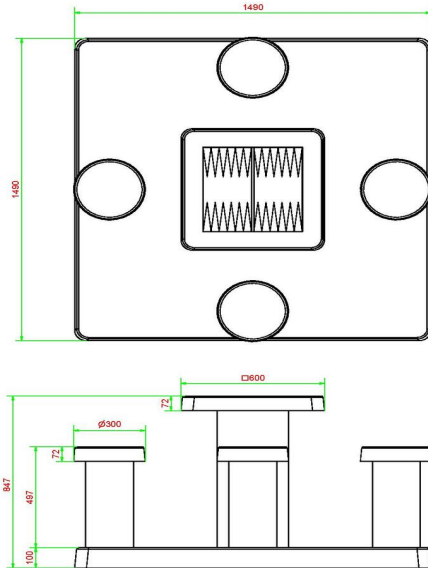

HeBlad
www.HeBlad.com
GT.BG.AB4
± 900 KG.

Specifications Backgammon Table Anthracite-Concrete (4P)

Product code	GT.BG.AB4	Height tabletop	75 cm
Colour	Anthracite concrete	Seat height	50 cm
Dimensions (L x W x H)	149 x 149 x 85 cm	Dimensions base plate (L x W x H)	149 x 149 x 10 cm
Dimensions tabletop (L x W)	60 x 60 cm	Weight	900 kg
Tabletop thickness	7 cm		