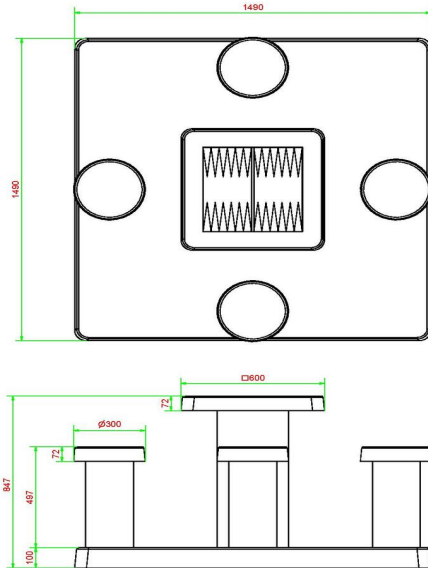

HeBlad
www.HeBlad.com
GT.BG.AB4

± 900 KG.

Specifications Backgammon Table Anthracite-Concrete (4P)

Product code	GT.BG.AB4	Height tabletop	75 cm
Colour	Anthracite concrete	Seat height	50 cm
Dimensions (L x W x H)	149 x 149 x 85 cm	Dimensions base plate (L x W x H)	149 x 149 x 10 cm
Dimensions tabletop (L x W)	60 x 60 cm	Weight	900 kg
Tabletop thickness	7 cm		

Related products

Our products are delivered from our factory in the Netherlands.