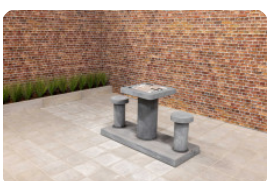

Related products

GT.BG.AB2