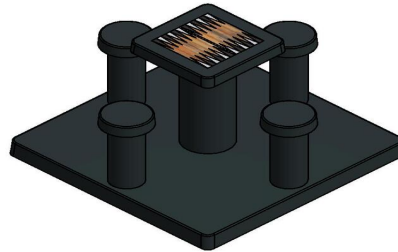

HeBlad
www.HeBlad.com
GT.BG.AB4

± 900 KG.

Specifications Backgammon Table Anthracite-Concrete (4P)

Product code	GT.BG.AB4	Height tabletop	75 cm
Colour	Anthracite concrete	Seat height	50 cm
Dimensions (L x W x H)	149 x 149 x 85 cm	Dimensions base plate (L x W x H)	149 x 149 x 10 cm
Dimensions tabletop (L x W)	60 x 60 cm	Weight	900 kg
Tabletop thickness	7 cm