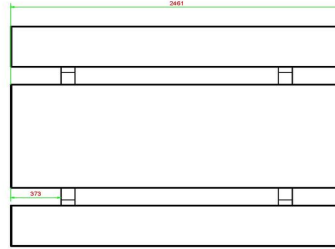

Picnic set Standard 246cm

Product code: PS.ST.246

£ 3,050.00 excl. VAT
(£ 3,660.00 incl. VAT)

Sleek, robust, rock-solid and soft in colour. This standard picnic set in natural concrete colour is no less than 246 cm long, which means that more people can sit on this set than on a regular picnic set. This makes this large picnic table ideal for schoolyards or parks. Is a base plate needed for the large picnic set? Due to the weight of the table, it is important to check the surface for suitability. A possible base plate could be a solution against sinking or to make it easier to level the picnic set.

5 February 2025 - Prices subject to change

Our products are delivered from our factory in the Netherlands.

HeBlad
www.HeBlad.com
PS.ST.246
± 1100 KG.

Specifications Picnic set Standard 246cm

Product code	PS.ST.246	Seat height	50 cm
Colour	Natural concrete	Material seat	Beton
Dimensions (L x W x H)	246 x 193 x 75 cm	Distance legs	161 cm (hart op hart)
Dimensions tabletop (L x W)	246 x 90 cm	Weight	1135 kg
Tabletop thickness	7 cm	Number of seats	10
Height tabletop	75 cm		