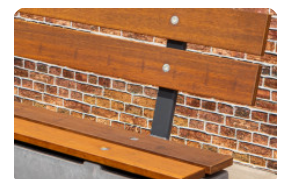

PS.Plank

Our products are delivered from our factory in the Netherlands.