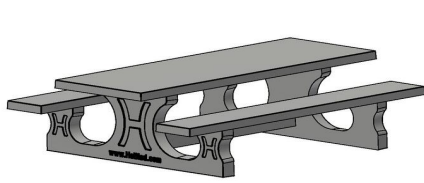

Picnic set Standard 246cm

Product code: PS.ST.246

£ 3,050.00 excl. VAT
(£ 3,660.00 incl. VAT)

Sleek, robust, rock-solid and soft in colour. This standard picnic set in natural concrete colour is no less than 246 cm long, which means that more people can sit on this set than on a regular picnic set. This makes this large picnic table ideal for schoolyards or parks. Is a base plate needed for the large picnic set? Due to the weight of the table, it is important to check the surface for suitability. A possible base plate could be a solution against sinking or to make it easier to level the picnic set.

5 February 2025 - Prices subject to change

Our products are delivered from our factory in the Netherlands.

HeBlad
www.HeBlad.com
PS.ST.246
± 1100 KG.

Specifications Picnic set Standard 246cm

Product code	PS.ST.246	Seat height	50 cm
Colour	Natural concrete	Material seat	Beton
Dimensions (L x W x H)	246 x 193 x 75 cm	Distance legs	161 cm (hart op hart)
Dimensions tabletop (L x W)	246 x 90 cm	Weight	1135 kg
Tabletop thickness	7 cm	Number of seats	10
Height tabletop	75 cm		