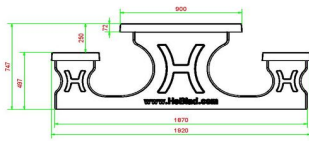

Picnic set Standard 246cm

Product code: PS.ST.246

£ 3,050.00 excl. VAT
(£ 3,660.00 incl. VAT)

Sleek, robust, rock-solid and soft in colour. This standard picnic set in natural concrete colour is no less than 246 cm long, which means that more people can sit on this set than on a regular picnic set. This makes this large picnic table ideal for schoolyards or parks. Is a base plate needed for the large picnic set? Due to the weight of the table, it is important to check the surface for suitability. A possible base plate could be a solution against sinking or to make it easier to level the picnic set.

5 February 2025 - Prices subject to change

Our products are delivered from our factory in the Netherlands.

HeBlad
www.HeBlad.com
PS.ST.246
± 1100 KG.

Specifications Picnic set Standard 246cm

Product code	PS.ST.246	Seat height	50 cm
Colour	Natural concrete	Material seat	Beton
Dimensions (L x W x H)	246 x 193 x 75 cm	Distance legs	161 cm (hart op hart)
Dimensions tabletop (L x W)	246 x 90 cm	Weight	1135 kg
Tabletop thickness	7 cm	Number of seats	10
Height tabletop	75 cm		