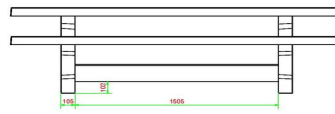

Picnic set Standard 246cm

Product code: PS.ST.246

£ 3,050.00 excl. VAT
(£ 3,660.00 incl. VAT)

Sleek, robust, rock-solid and soft in colour. This standard picnic set in natural concrete colour is no less than 246 cm long, which means that more people can sit on this set than on a regular picnic set. This makes this large picnic table ideal for schoolyards or parks. Is a base plate needed for the large picnic set? Due to the weight of the table, it is important to check the surface for suitability. A possible base plate could be a solution against sinking or to make it easier to level the picnic set.

5 February 2025 - Prices subject to change

Our products are delivered from our factory in the Netherlands.

HeBlad
www.HeBlad.com
PS.ST.246
± 1100 KG.

Specifications Picnic set Standard 246cm

Product code	PS.ST.246	Seat height	50 cm
Colour	Natural concrete	Material seat	Beton
Dimensions (L x W x H)	246 x 193 x 75 cm	Distance legs	161 cm (hart op hart)
Dimensions tabletop (L x W)	246 x 90 cm	Weight	1135 kg
Tabletop thickness	7 cm	Number of seats	10
Height tabletop	75 cm		