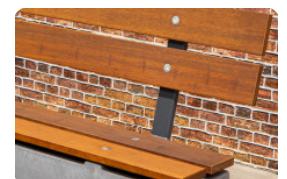

PS.Plank

Our products are delivered from our factory in the Netherlands.