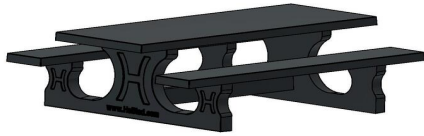

Picnic set Standard Anthracite 246cm

Product code: PS.STA.246

£ 3,150.00 excl. VAT
(£ 3,780.00 incl. VAT)

5 February 2025 - Prices subject to change

Our products are delivered from our factory in the Netherlands.

HeBlad
www.HeBlad.com
PS.STA.246
± 1100 KG.

Specifications Picnic set Standard Anthracite 246cm

Product code	PS.STA.246	Seat height	50 cm
Colour	Anthracite lacquered, RAL 7016	Material seat	Beton
Dimensions (L x W x H)	246 x 193 x 75 cm	Distance legs	161 cm (hart op hart)
Dimensions tabletop (L x W)	246 x 90 cm	Weight	1135 kg
Tabletop thickness	7 cm	Number of seats	10

Height tabletop 75 cm

Related products

PS.ST.A

PS.DLA.246

PS.STAB.246

PS.ST.246

PS.STA.XL

Our products are delivered from our factory in the Netherlands.