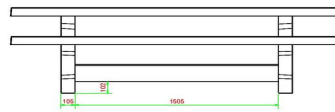

**Picnic set Standard Anthracite 246cm**

Product code: PS.STA.246

**£ 3,150.00** excl. VAT  
(£ 3,780.00 incl. VAT)

4 April 2025 - Prices subject to change

*Our products are delivered from our factory in the Netherlands.*

## Specifications Picnic set Standard Anthracite 246cm

Product code	PS.STA.246	Seat height	50 cm
Colour	Anthracite lacquered, RAL 7016	Material seat	Beton
Dimensions (L x W x H)	246 x 193 x 75 cm	Distance legs	161 cm (hart op hart)
Dimensions tabletop (L x W)	246 x 90 cm	Weight	1135 kg
Tabletop thickness	7 cm	Number of seats	10

Height tabletop 75 cm