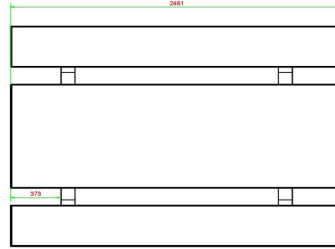

Picnic set Standard Anthracite 246cm

Product code: PS.STA.246

£ 3,150.00 excl. VAT
(£ 3,780.00 incl. VAT)

5 February 2025 - Prices subject to change

Our products are delivered from our factory in the Netherlands.

HeBlad
www.HeBlad.com
PS.STA.246
± 1100 KG.

Specifications Picnic set Standard Anthracite 246cm

Product code	PS.STA.246	Seat height	50 cm
Colour	Anthracite lacquered, RAL 7016	Material seat	Beton
Dimensions (L x W x H)	246 x 193 x 75 cm	Distance legs	161 cm (hart op hart)
Dimensions tabletop (L x W)	246 x 90 cm	Weight	1135 kg
Tabletop thickness	7 cm	Number of seats	10

Height tabletop 75 cm

Related products

PS.ST.A

PS.DLA.246

PS.STAB.246

PS.ST.246

PS.STA.XL

Our products are delivered from our factory in the Netherlands.