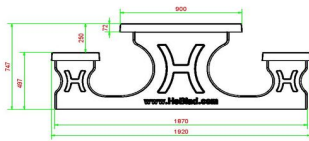

Picnic set Standard Anthracite 246cm

Product code: PS.STA.246

£ 3,150.00 excl. VAT
(£ 3,780.00 incl. VAT)

5 February 2025 - Prices subject to change

Our products are delivered from our factory in the Netherlands.

HeBlad
www.HeBlad.com
PS.STA.246
± 1100 KG.

Specifications Picnic set Standard Anthracite 246cm

Product code	PS.STA.246	Seat height	50 cm
Colour	Anthracite lacquered, RAL 7016	Material seat	Beton
Dimensions (L x W x H)	246 x 193 x 75 cm	Distance legs	161 cm (hart op hart)
Dimensions tabletop (L x W)	246 x 90 cm	Weight	1135 kg
Tabletop thickness	7 cm	Number of seats	10

Height tabletop 75 cm

Related products

PS.ST.A

PS.DLA.246

PS.STAB.246

PS.ST.246

PS.STA.XL

Our products are delivered from our factory in the Netherlands.