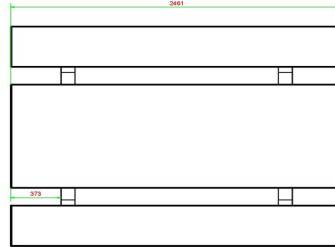

**Picnic set Standard Anthracite 246cm**

Product code: PS.STA.246

**£ 3,150.00** excl. VAT  
(£ 3,780.00 incl. VAT)

4 April 2025 - Prices subject to change

*Our products are delivered from our factory in the Netherlands.*

HeBlad  
www.HeBlad.com  
PS.STA.246  
± 1100 KG.

## Specifications Picnic set Standard Anthracite 246cm

Product code	PS.STA.246	Seat height	50 cm
Colour	Anthracite lacquered, RAL 7016	Material seat	Beton
Dimensions (L x W x H)	246 x 193 x 75 cm	Distance legs	161 cm (hart op hart)
Dimensions tabletop (L x W)	246 x 90 cm	Weight	1135 kg
Tabletop thickness	7 cm	Number of seats	10

Height tabletop 75 cm