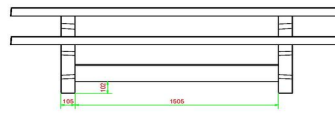

Picnic set Standard Anthracite 246cm

Product code: PS.STA.246

£ 3,150.00 excl. VAT
(£ 3,780.00 incl. VAT)

5 February 2025 - Prices subject to change

Our products are delivered from our factory in the Netherlands.

HeBlad
www.HeBlad.com
PS.STA.246
± 1100 KG.

Specifications Picnic set Standard Anthracite 246cm

Product code	PS.STA.246	Seat height	50 cm
Colour	Anthracite lacquered, RAL 7016	Material seat	Beton
Dimensions (L x W x H)	246 x 193 x 75 cm	Distance legs	161 cm (hart op hart)
Dimensions tabletop (L x W)	246 x 90 cm	Weight	1135 kg
Tabletop thickness	7 cm	Number of seats	10

Height tabletop 75 cm

Related products

PS.ST.A

PS.DLA.246

PS.STAB.246

PS.ST.246

PS.STA.XL

Our products are delivered from our factory in the Netherlands.