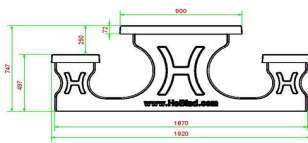

**Picnic set Standard Anthracite 246cm**

Product code: PS.STA.246

**£ 3,150.00** excl. VAT  
(£ 3,780.00 incl. VAT)

4 April 2025 - Prices subject to change

*Our products are delivered from our factory in the Netherlands.*

HeBlad  
www.HeBlad.com  
PS.STA.246  
± 1100 KG.

## Specifications Picnic set Standard Anthracite 246cm

Product code	PS.STA.246	Seat height	50 cm
Colour	Anthracite lacquered, RAL 7016	Material seat	Beton
Dimensions (L x W x H)	246 x 193 x 75 cm	Distance legs	161 cm (hart op hart)
Dimensions tabletop (L x W)	246 x 90 cm	Weight	1135 kg
Tabletop thickness	7 cm	Number of seats	10

Height tabletop 75 cm