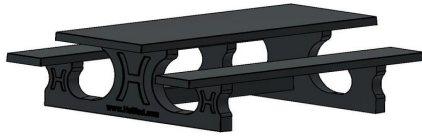

Picnic set Standard Anthracite-Concrete 246cm

Product code: PS.STAB.246

£ 3,200.00 excl. VAT
(£ 3,840.00 incl. VAT)

5 February 2025 - Prices subject to change

Our products are delivered from our factory in the Netherlands.

HeBlad
www.HeBlad.com
PS.STAB.246
± 1100 KG.

Specifications Picnic set Standard Anthracite-Concrete 246cm

Product code	PS.STAB.246	Seat height	50 cm
Colour	Anthracite concrete	Material seat	Beton
Dimensions (L x W x H)	246 x 193 x 75 cm	Distance legs	161 cm (hart op hart)
Dimensions tabletop (L x W)	246 x 90 cm	Weight	1135 kg
Tabletop thickness	7 cm	Number of seats	10