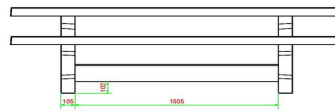

Picnic set Standard Anthracite-Concrete 246cm

Product code: PS.STAB.246

£ 3,200.00 excl. VAT
(£ 3,840.00 incl. VAT)

5 February 2025 - Prices subject to change

Our products are delivered from our factory in the Netherlands.

HeBlad
www.HeBlad.com
PS.STAB.246
± 1100 KG.

Specifications Picnic set Standard Anthracite-Concrete 246cm

Product code	PS.STAB.246	Seat height	50 cm
Colour	Anthracite concrete	Material seat	Beton
Dimensions (L x W x H)	246 x 193 x 75 cm	Distance legs	161 cm (hart op hart)
Dimensions tabletop (L x W)	246 x 90 cm	Weight	1135 kg
Tabletop thickness	7 cm	Number of seats	10

Related products 75 cm

PS.DL.246

PS.DLA.246

OP.PS.AB.246

Our products are delivered from our factory in the Netherlands.