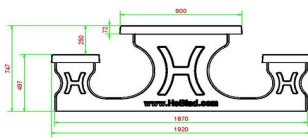

Picnic set Standard Anthracite-Concrete 246cm

Product code: PS.STAB.246

£ 3,200.00 excl. VAT
(£ 3,840.00 incl. VAT)

5 February 2025 - Prices subject to change

Our products are delivered from our factory in the Netherlands.

HeBlad
www.HeBlad.com
PS.STAB.246
± 1100 KG.

Specifications Picnic set Standard Anthracite-Concrete 246cm

Product code	PS.STAB.246	Seat height	50 cm
Colour	Anthracite concrete	Material seat	Beton
Dimensions (L x W x H)	246 x 193 x 75 cm	Distance legs	161 cm (hart op hart)
Dimensions tabletop (L x W)	246 x 90 cm	Weight	1135 kg
Tabletop thickness	7 cm	Number of seats	10

Related products 75 cm

PS.DL.246

PS.DLA.246

OP.PS.AB.246

Our products are delivered from our factory in the Netherlands.