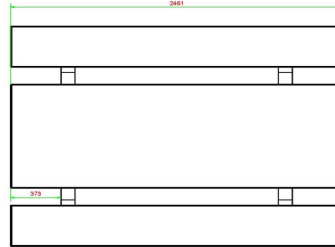

Picnic set Standard Anthracite-Concrete 246cm

Product code: PS.STAB.246

£ 3,200.00 excl. VAT
(£ 3,840.00 incl. VAT)

5 February 2025 - Prices subject to change

Our products are delivered from our factory in the Netherlands.

HeBlad
www.HeBlad.com
PS.STAB.246
± 1100 KG.

Specifications Picnic set Standard Anthracite-Concrete 246cm

Product code	PS.STAB.246	Seat height	50 cm
Colour	Anthracite concrete	Material seat	Beton
Dimensions (L x W x H)	246 x 193 x 75 cm	Distance legs	161 cm (hart op hart)
Dimensions tabletop (L x W)	246 x 90 cm	Weight	1135 kg
Tabletop thickness	7 cm	Number of seats	10

Related products 75 cm

PS.DL.246

PS.DLA.246

OP.PS.AB.246

Our products are delivered from our factory in the Netherlands.