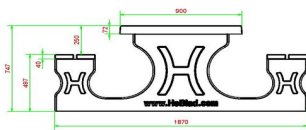

Loose planks for the Picnic Set Deluxe 246 cm.

What to do if a plank breaks or becomes damaged? We understand that bamboo is slightly less sturdy than concrete, which is why you can also order separate planks from us for the DeLuxe picnic set 246 cm. You can easily assemble the shelves yourself, but do not hesitate to contact us for assembly assistance. This can be done remotely or on location.

What are alternatives to the DeLuxe Picnic Set 246 cm?

If you believe that the 246 cm picnic set is too large for the terrain on which you want to place the set, you can always choose a different variant. We also have the DeLuxe Picnic Set in standard sizes. The same beautiful natural concrete colour and also beautiful bamboo seats. This set offers slightly fewer seats, but therefore fits on any playground, campsite or other outdoor area. Is it not big enough for you? Then we advise you to take a look at the Picnic Set Standard XL. This could accommodate an entire football team. The table is 450 cm long, which also applies to the seating area.

5 February 2025 - Prices subject to change

Our products are delivered from our factory in the Netherlands.

HeBlad
www.HeBlad.com
PS.DL.246
± 875 KG.

Specifications Picnic set DeLuxe 246cm

Product code	PS.DL.246	Seat height	50 cm
Colour	Natural concrete	Material seat	Bamboo
Dimensions (L x W x H)	246 x 193 x 75 cm	Distance legs	161 cm (hart op hart)
Dimensions tabletop (L x W)	246 x 90 cm	Weight	880 kg
Tabletop thickness	7 cm	Number of seats	10
Height tabletop	75 cm		