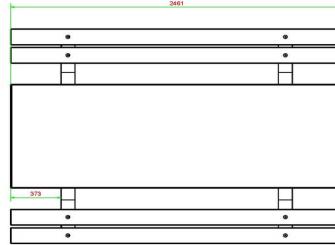

What are alternatives to the DeLuxe Picnic Set 246 cm?

If you believe that the 246 cm picnic set is too large for the terrain on which you want to place the set, you can always choose a different variant. We also have the DeLuxe Picnic Set in standard sizes. The same beautiful natural concrete colour and also beautiful bamboo seats. This set offers slightly fewer seats, but therefore fits on any playground, campsite or other outdoor area. Is it not big enough for you? Then we advise you to take a look at the Picnic Set Standard XL. This could accommodate an entire football team. The table is 450 cm long, which also applies to the seating area.

5 February 2025 - Prices subject to change

Our products are delivered from our factory in the Netherlands.

HeBlad
www.HeBlad.com
PS.DL.246
± 875 KG.

Specifications Picnic set DeLuxe 246cm

Product code	PS.DL.246	Seat height	50 cm
Colour	Natural concrete	Material seat	Bamboo
Dimensions (L x W x H)	246 x 193 x 75 cm	Distance legs	161 cm (hart op hart)
Dimensions tabletop (L x W)	246 x 90 cm	Weight	880 kg
Tabletop thickness	7 cm	Number of seats	10
Height tabletop	75 cm		