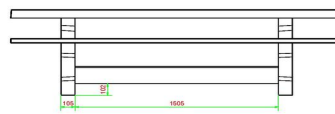

Loose planks for the Picnic Set Deluxe 246 cm.

What to do if a plank breaks or becomes damaged? We understand that bamboo is slightly less sturdy than concrete, which is why you can also order separate planks from us for the DeLuxe picnic set 246 cm. You can easily assemble the shelves yourself, but do not hesitate to contact us for assembly assistance. This can be done remotely or on location.

What are alternatives to the DeLuxe Picnic Set 246 cm?

If you believe that the 246 cm picnic set is too large for the terrain on which you want to place the set, you can always choose a different variant. We also have the DeLuxe Picnic Set in standard sizes. The same beautiful natural concrete colour and also beautiful bamboo seats. This set offers slightly fewer seats, but therefore fits on any playground, campsite or other outdoor area. Is it not big enough for you? Then we advise you to take a look at the Picnic Set Standard XL. This could accommodate an entire football team. The table is 450 cm long, which also applies to the seating area.

5 February 2025 - Prices subject to change

Our products are delivered from our factory in the Netherlands.

HeBlad
www.HeBlad.com
PS.DL.246
± 875 KG.

Specifications Picnic set DeLuxe 246cm

Product code	PS.DL.246	Seat height	50 cm
Colour	Natural concrete	Material seat	Bamboo
Dimensions (L x W x H)	246 x 193 x 75 cm	Distance legs	161 cm (hart op hart)
Dimensions tabletop (L x W)	246 x 90 cm	Weight	880 kg
Tabletop thickness	7 cm	Number of seats	10
Height tabletop	75 cm		