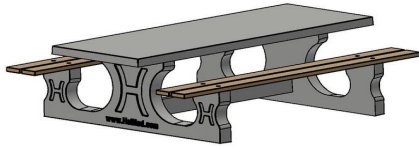

Loose planks for the Picnic Set Deluxe 246 cm.

What to do if a plank breaks or becomes damaged? We understand that bamboo is slightly less sturdy than concrete, which is why you can also order separate planks from us for the DeLuxe picnic set 246 cm. You can easily assemble the shelves yourself, but do not hesitate to contact us for assembly assistance. This can be done remotely or on location.

What are alternatives to the DeLuxe Picnic Set 246 cm?

If you believe that the 246 cm picnic set is too large for the terrain on which you want to place the set, you can always choose a different variant. We also have the DeLuxe Picnic Set in standard sizes. The same beautiful natural concrete colour and also beautiful bamboo seats. This set offers slightly fewer seats, but therefore fits on any playground, campsite or other outdoor area. Is it not big enough for you? Then we advise you to take a look at the Picnic Set Standard XL. This could accommodate an entire football team. The table is 450 cm long, which also applies to the seating area.

5 February 2025 - Prices subject to change

Our products are delivered from our factory in the Netherlands.

HeBlad
www.HeBlad.com
PS.DL.246
± 875 KG.

Specifications Picnic set DeLuxe 246cm

Product code	PS.DL.246	Seat height	50 cm
Colour	Natural concrete	Material seat	Bamboo
Dimensions (L x W x H)	246 x 193 x 75 cm	Distance legs	161 cm (hart op hart)
Dimensions tabletop (L x W)	246 x 90 cm	Weight	880 kg
Tabletop thickness	7 cm	Number of seats	10
Height tabletop	75 cm		