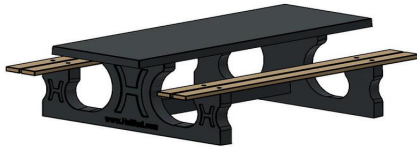

HeBlad
www.HeBlad.com
PS.DLA.246
± 875 KG.

Specifications Picnic set DeLuxe Anthracite 246cm

Product code	PS.DLA.246	Seat height	50 cm
Colour	Anthracite lacquered, RAL 7016	Material seat	Bamboo
Dimensions (L x W x H)	246 x 193 x 75 cm	Distance legs	161 cm (hart op hart)
Dimensions tabletop (L x W)	246 x 90 cm	Weight	880 kg
Tabletop thickness	7 cm	Number of seats	10

Height tabletop 75 cm