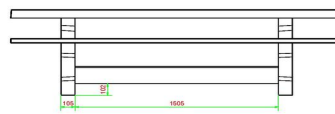

HeBlad
www.HeBlad.com
PS.DLA.246
± 875 KG.

Specifications Picnic set DeLuxe Anthracite 246cm

Product code	PS.DLA.246	Seat height	50 cm
Colour	Anthracite lacquered, RAL 7016	Material seat	Bamboo
Dimensions (L x W x H)	246 x 193 x 75 cm	Distance legs	161 cm (hart op hart)
Dimensions tabletop (L x W)	246 x 90 cm	Weight	880 kg
Tabletop thickness	7 cm	Number of seats	10

Related products Height tabletop 75 cm

PS.STA.246

PS.DLA

Our products are delivered from our factory in the Netherlands.