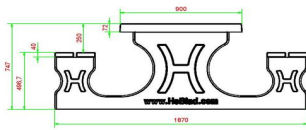

HeBlad  
www.HeBlad.com  
PS.DLA.246  
± 875 KG.

## Specifications Picnic set DeLuxe Anthracite 246cm

Product code	PS.DLA.246	Seat height	50 cm
Colour	Anthracite lacquered, RAL 7016	Material seat	Bamboo
Dimensions (L x W x H)	246 x 193 x 75 cm	Distance legs	161 cm (hart op hart)
Dimensions tabletop (L x W)	246 x 90 cm	Weight	880 kg
Tabletop thickness	7 cm	Number of seats	10

Height tabletop 75 cm