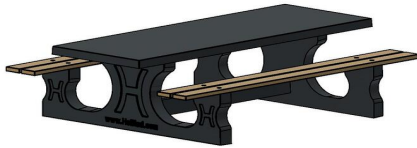

HeBlad
www.HeBlad.com
PS.DLA.246
± 875 KG.

Specifications Picnic set DeLuxe Anthracite 246cm

Product code	PS.DLA.246	Seat height	50 cm
Colour	Anthracite lacquered, RAL 7016	Material seat	Bamboo
Dimensions (L x W x H)	246 x 193 x 75 cm	Distance legs	161 cm (hart op hart)
Dimensions tabletop (L x W)	246 x 90 cm	Weight	880 kg
Tabletop thickness	7 cm	Number of seats	10

Related products Height tabletop 75 cm

PS.STA.246

PS.DLA

Our products are delivered from our factory in the Netherlands.