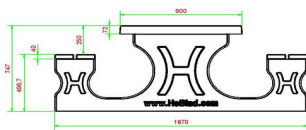

HeBlad
www.HeBlad.com
PS.DLA.246
± 875 KG.

Specifications Picnic set DeLuxe Anthracite 246cm

Product code	PS.DLA.246	Seat height	50 cm
Colour	Anthracite lacquered, RAL 7016	Material seat	Bamboo
Dimensions (L x W x H)	246 x 193 x 75 cm	Distance legs	161 cm (hart op hart)
Dimensions tabletop (L x W)	246 x 90 cm	Weight	880 kg
Tabletop thickness	7 cm	Number of seats	10

Related products Height tabletop 75 cm

PS.STA.246

PS.DLA

Our products are delivered from our factory in the Netherlands.