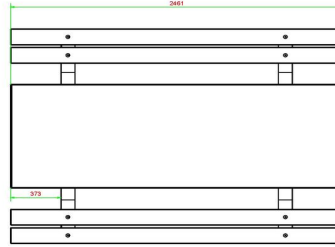

**Picnic set DeLuxe Anthracite 246cm**

Product code: PS.DLA.246

**£ 3,300.00** excl. VAT  
(£ 3,960.00 incl. VAT)

4 April 2025 - Prices subject to change

*Our products are delivered from our factory in the Netherlands.*

HeBlad  
www.HeBlad.com  
PS.DLA.246  
± 875 KG.

## Specifications Picnic set DeLuxe Anthracite 246cm

Product code	PS.DLA.246	Seat height	50 cm
Colour	Anthracite lacquered, RAL 7016	Material seat	Bamboo
Dimensions (L x W x H)	246 x 193 x 75 cm	Distance legs	161 cm (hart op hart)
Dimensions tabletop (L x W)	246 x 90 cm	Weight	880 kg
Tabletop thickness	7 cm	Number of seats	10

Height tabletop 75 cm