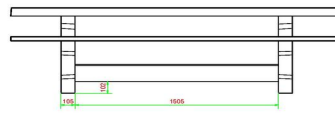

HeBlad  
www.HeBlad.com  
PS.DLA.246  
± 875 KG.

## Specifications Picnic set DeLuxe Anthracite 246cm

Product code	PS.DLA.246	Seat height	50 cm
Colour	Anthracite lacquered, RAL 7016	Material seat	Bamboo
Dimensions (L x W x H)	246 x 193 x 75 cm	Distance legs	161 cm (hart op hart)
Dimensions tabletop (L x W)	246 x 90 cm	Weight	880 kg
Tabletop thickness	7 cm	Number of seats	10

Height tabletop 75 cm