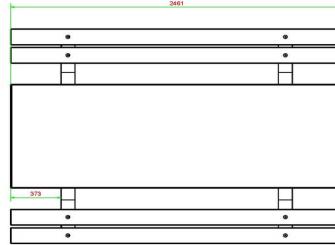

Picnic set DeLuxe Anthracite 246cm

Product code: PS.DLA.246

£ 3,300.00 excl. VAT
(£ 3,960.00 incl. VAT)

5 February 2025 - Prices subject to change

Our products are delivered from our factory in the Netherlands.

HeBlad
www.HeBlad.com
PS.DLA.246
± 875 KG.

Specifications Picnic set DeLuxe Anthracite 246cm

Product code	PS.DLA.246	Seat height	50 cm
Colour	Anthracite lacquered, RAL 7016	Material seat	Bamboo
Dimensions (L x W x H)	246 x 193 x 75 cm	Distance legs	161 cm (hart op hart)
Dimensions tabletop (L x W)	246 x 90 cm	Weight	880 kg
Tabletop thickness	7 cm	Number of seats	10

Related products Height tabletop 75 cm

PS.STA.246

PS.DLA

Our products are delivered from our factory in the Netherlands.