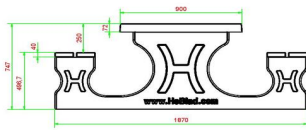

**Picnic set DeLuxe Anthracite-Concrete 246cm**

Product code: PS.DLAB.246

**£ 3,350.00** excl. VAT  
(£ 4,020.00 incl. VAT)

5 February 2025 - Prices subject to change

*Our products are delivered from our factory in the Netherlands.*

HeBlad  
www.HeBlad.com  
PS.DLAB.246  
± 875 KG.

## Specifications Picnic set DeLuxe Anthracite-Concrete 246cm

|                             |                     |                 |                       |
|-----------------------------|---------------------|-----------------|-----------------------|
| Product code                | PS.DLAB.246         | Seat height     | 50 cm                 |
| Colour                      | Anthracite concrete | Material seat   | Bamboo                |
| Dimensions (L x W x H)      | 246 x 193 x 75 cm   | Distance legs   | 161 cm (hart op hart) |
| Dimensions tabletop (L x W) | 246 x 90 cm         | Weight          | 880 kg                |
| Tabletop thickness          | 7 cm                | Number of seats | 10                    |

### Related products 75 cm

PS.DL.AB

PS.STAB.246

PS.DLA.246

PS.DL.246

PS.DLAB.OV

*Our products are delivered from our factory in the Netherlands.*