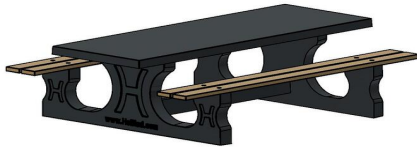

HeBlad
www.HeBlad.com
PS.DLAB.246
± 875 KG.

Specifications Picnic set DeLuxe Anthracite-Concrete 246cm

Product code	PS.DLAB.246	Seat height	50 cm
Colour	Anthracite concrete	Material seat	Bamboo
Dimensions (L x W x H)	246 x 193 x 75 cm	Distance legs	161 cm (hart op hart)
Dimensions tabletop (L x W)	246 x 90 cm	Weight	880 kg
Tabletop thickness	7 cm	Number of seats	10