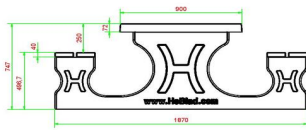

HeBlad
www.HeBlad.com
PS.DLAB.246
± 875 KG.

Specifications Picnic set DeLuxe Anthracite-Concrete 246cm

Product code	PS.DLAB.246	Seat height	50 cm
Colour	Anthracite concrete	Material seat	Bamboo
Dimensions (L x W x H)	246 x 193 x 75 cm	Distance legs	161 cm (hart op hart)
Dimensions tabletop (L x W)	246 x 90 cm	Weight	880 kg
Tabletop thickness	7 cm	Number of seats	10

Related products 75 cm

PS.DL.AB

PS.STAB.246

PS.DLA.246

PS.DL.246

PS.DLAB.OV

Our products are delivered from our factory in the Netherlands.