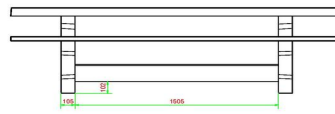

HeBlad  
www.HeBlad.com  
PS.DLAB.246  
± 875 KG.

## Specifications Picnic set DeLuxe Anthracite-Concrete 246cm

|                             |                     |                 |                       |
|-----------------------------|---------------------|-----------------|-----------------------|
| Product code                | PS.DLAB.246         | Seat height     | 50 cm                 |
| Colour                      | Anthracite concrete | Material seat   | Bamboo                |
| Dimensions (L x W x H)      | 246 x 193 x 75 cm   | Distance legs   | 161 cm (hart op hart) |
| Dimensions tabletop (L x W) | 246 x 90 cm         | Weight          | 880 kg                |
| Tabletop thickness          | 7 cm                | Number of seats | 10                    |

### Related products 75 cm

PS.DL.AB

PS.STAB.246

PS.DLA.246

PS.DL.246

PS.DLAB.OV

*Our products are delivered from our factory in the Netherlands.*