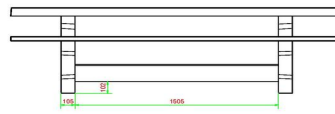

HeBlad
www.HeBlad.com
PS.DLAB.246
± 875 KG.

Specifications Picnic set DeLuxe Anthracite-Concrete 246cm

Product code	PS.DLAB.246	Seat height	50 cm
Colour	Anthracite concrete	Material seat	Bamboo
Dimensions (L x W x H)	246 x 193 x 75 cm	Distance legs	161 cm (hart op hart)
Dimensions tabletop (L x W)	246 x 90 cm	Weight	880 kg
Tabletop thickness	7 cm	Number of seats	10

Related products 75 cm

PS.DL.AB

PS.STAB.246

PS.DLA.246

PS.DL.246

PS.DLAB.OV

Our products are delivered from our factory in the Netherlands.