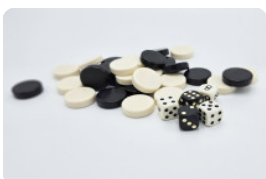

Specifications Set of pawns with a dice

Product code	GT.LD.Pieces
Material	Wood
Height pawns	3 cm

head office address

HeBlad BV
Diamantweg 22
NL - 5527 LC Hapert

Related products

GT.BG.pieces