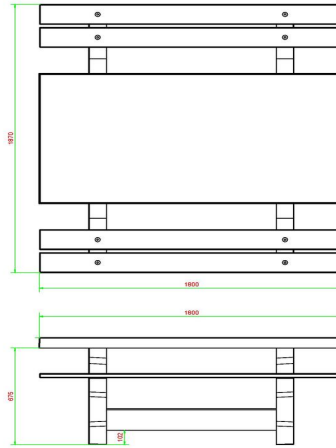

Concrete Picnic table DeLuxe Anthracite

Product code: PS.DL.A

£ 2,550.00 excl. VAT
(£ 3,060.00 incl. VAT)

This beautiful picnic table coloured in anthracite with bamboo planks is a delight for the eye. Our picnic tables differ from others by their relaxed sitting position, this has everything to do with the distance and height between the seat and the tabletop. Next to public places it is also appropriate for a nice spot in your own garden, to sit down in a relaxed atmosphere and enjoy a snack or drink. Like all other tables by HeBlad this picnic table is moulded as well in one piece and cannot be dismantled. This adds to safety and discourages vandals.

22 December 2024 - Prices subject to change

Our products are delivered from our factory in the Netherlands.

HeBlad
www.HeBlad.com
PS.DL.A
± 720 KG

Specifications Concrete Picnic table DeLuxe Anthracite

Product code	PS.DL.A	Seat height	49.7 cm
Colour	Anthracite lacquered, RAL 7016	Material seat	Bamboo
Dimensions (L x W x H)	180 x 187 x 75 cm	Distance legs	111 cm (center to center)
Dimensions tabletop (L x W)	180 x 90 cm	Weight	720 kg
Tabletop thickness	7.2 cm	Number of seats	8