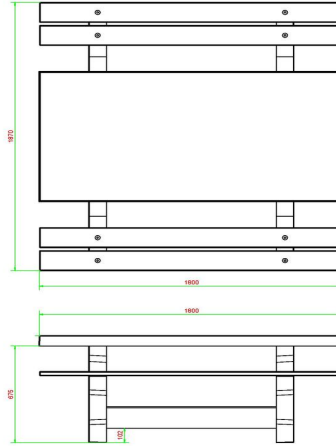

HeBlad
www.HeBlad.com
PS.DL.A
± 720 KG

Specifications Concrete Picnic table DeLuxe Anthracite

Product code	PS.DL.A	Seat height	49.7 cm
Colour	Anthracite lacquered, RAL 7016	Material seat	Bamboo
Dimensions (L x W x H)	180 x 187 x 75 cm	Distance legs	111 cm (center to center)
Dimensions tabletop (L x W)	180 x 90 cm	Weight	720 kg
Tabletop thickness	7.2 cm	Number of seats	8