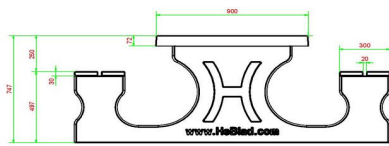

Concrete Picnic table DeLuxe Anthracite

Product code: PS.DL.A

£ 2,550.00 excl. VAT
(£ 3,060.00 incl. VAT)

This beautiful picnic table coloured in anthracite with bamboo planks is a delight for the eye. Our picnic tables differ from others by their relaxed sitting position, this has everything to do with the distance and height between the seat and the tabletop. Next to public places it is also appropriate for a nice spot in your own garden, to sit down in a relaxed atmosphere and enjoy a snack or drink. Like all other tables by HeBlad this picnic table is moulded as well in one piece and cannot be dismantled. This adds to safety and discourages vandals.

22 December 2024 - Prices subject to change

Our products are delivered from our factory in the Netherlands.

HeBlad
www.HeBlad.com
PS.DL.A
± 720 KG

Specifications Concrete Picnic table DeLuxe Anthracite

Product code	PS.DL.A	Seat height	49.7 cm
Colour	Anthracite lacquered, RAL 7016	Material seat	Bamboo
Dimensions (L x W x H)	180 x 187 x 75 cm	Distance legs	111 cm (center to center)
Dimensions tabletop (L x W)	180 x 90 cm	Weight	720 kg
Tabletop thickness	7.2 cm	Number of seats	8