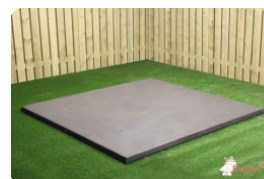

HeBlad
www.HeBlad.com
PS.DL.A
± 720 KG

Specifications Concrete Picnic table DeLuxe Anthracite

Product code	PS.DL.A	Seat height	49.7 cm
Colour	Anthracite lacquered, RAL 7016	Material seat	Bamboo
Dimensions (L x W x H)	180 x 187 x 75 cm	Distance legs	111 cm (center to center)
Dimensions tabletop (L x W)	180 x 90 cm	Weight	720 kg
Tabletop thickness	7.2 cm	Number of seats	8

Related products

OP.PS.AB

Our products are delivered from our factory in the Netherlands.