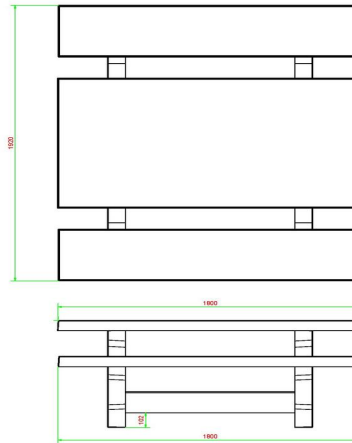

Concrete Picnic table Standard Anthracite

Product code: PS.ST.A

£ 2,500.00 excl. VAT
(£ 3,000.00 incl. VAT)

Here you are, this is a real concrete table! Sprayed in anthracite with matt finish. This table invites you to sit, ideal along cycling tracks or in squares or parks. Sitting down in relaxed surroundings and enjoying a snack or drink. Because this table is entirely coloured in anthracite it has a warm appearance and does not invite making a mess on it. The picnic table cannot be dismantled, because the table plate and undercarriage are moulded in one piece. We guarantee you that this table will give you pleasure for many years.

22 December 2024 - Prices subject to change

Our products are delivered from our factory in the Netherlands.

HeBlad
www.HeBlad.com
PS.ST.A
± 905 KG.

Specifications Concrete Picnic table Standard Anthracite

Product code	PS.ST.A	Seat height	50 cm
Colour	Anthracite lacquered, RAL 7016	Material seat	Beton
Dimensions (L x W x H)	180 x 192 x 75 cm	Distance legs	111 cm (center to center)
Dimensions tabletop (L x W)	180 x 90 cm	Weight	905 kg
Tabletop thickness	7 cm	Number of seats	8