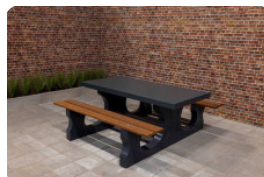

HeBlad
www.HeBlad.com
PS.ST.A
± 905 KG.

Specifications Concrete Picnic table Standard Anthracite

Product code	PS.ST.A	Seat height	50 cm
Colour	Anthracite lacquered, RAL 7016	Material seat	Beton
Dimensions (L x W x H)	180 x 192 x 75 cm	Distance legs	111 cm (center to center)
Dimensions tabletop (L x W)	180 x 90 cm	Weight	905 kg
Tabletop thickness	7 cm	Number of seats	8

Related products

PS.DL.A

Our products are delivered from our factory in the Netherlands.