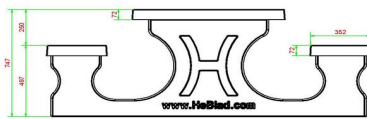

HeBlad
www.HeBlad.com
PS.ST.A
± 905 KG.

Specifications Concrete Picnic table Standard Anthracite

Product code	PS.ST.A	Seat height	50 cm
Colour	Anthracite lacquered, RAL 7016	Material seat	Beton
Dimensions (L x W x H)	180 x 192 x 75 cm	Distance legs	111 cm (center to center)
Dimensions tabletop (L x W)	180 x 90 cm	Weight	905 kg
Tabletop thickness	7 cm	Number of seats	8