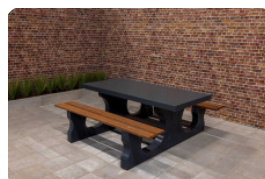

HeBlad
www.HeBlad.com
PS.ST.A
± 905 KG.

Specifications Concrete Picnic table Standard Anthracite

Product code	PS.ST.A	Seat height	50 cm
Colour	Anthracite lacquered, RAL 7016	Material seat	Beton
Dimensions (L x W x H)	180 x 192 x 75 cm	Distance legs	111 cm (center to center)
Dimensions tabletop (L x W)	180 x 90 cm	Weight	905 kg
Tabletop thickness	7 cm	Number of seats	8

Related products

PS.DL.A

Our products are delivered from our factory in the Netherlands.