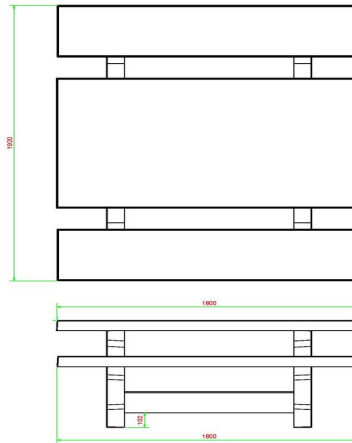

HeBlad
www.HeBlad.com
PS.ST.A
± 905 KG.

Specifications Concrete Picnic table Standard Anthracite

Product code	PS.ST.A	Seat height	50 cm
Colour	Anthracite lacquered, RAL 7016	Material seat	Beton
Dimensions (L x W x H)	180 x 192 x 75 cm	Distance legs	111 cm (center to center)
Dimensions tabletop (L x W)	180 x 90 cm	Weight	905 kg
Tabletop thickness	7 cm	Number of seats	8

Related products

Our products are delivered from our factory in the Netherlands.