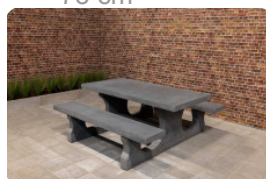

HeBlad
www.HeBlad.com
PS.ST.A
± 905 KG.

Specifications Concrete Picnic table Standard Anthracite

Product code	PS.ST.A	Seat height	50 cm
Colour	Anthracite lacquered, RAL 7016	Material seat	Beton
Dimensions (L x W x H)	180 x 192 x 75 cm	Distance legs	111 cm (center to center)
Dimensions tabletop (L x W)	180 x 90 cm	Weight	905 kg
Tabletop thickness	7 cm	Number of seats	8

Related products

PS.ST.AB

Our products are delivered from our factory in the Netherlands.