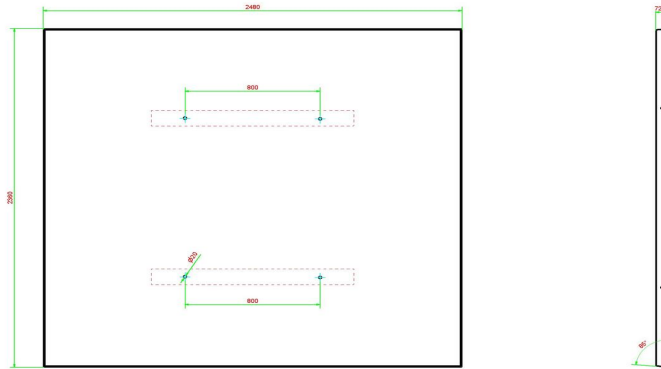

Bottom plate Picnic table Anthracite-Concrete

Product code: OP.PS.AB

£ 1,825.00 excl. VAT
(£ 2,190.00 incl. VAT)

This bottom plate is intended for the picnic tables DeLuxe and Standard in anthracite colour. By placing the picnic tables on to the bottom plate, grass can no longer grow under the tables and pollution cannot occur. Because the bottom plate is level with the grass, it is easy for a lawnmower to cut the grass and keep the surrounding tidy.

5 February 2025 - Prices subject to change

Our products are delivered from our factory in the Netherlands.

HeBlad
www.HeBlad.com
OP.PS.AB
Gewicht ± 1000 KG.

Specifications Bottom plate Picnic table Anthracite-Concrete

Product code	OP.PS.AB	Weight	1000 kg
Colour	Anthracite concrete	lifting device	Concrete screw sleeve M16 on 4 sides
Dimensions (L x W x H)	248 x 236 x 7 cm	preparation attachment	Holes for bolts M16
Finishing base plate	Anti-slip (window) profile		