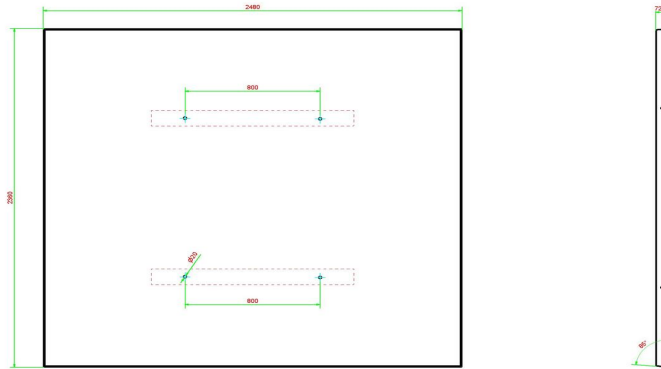

Bottom plate Picnic table Anthracite-Concrete

Product code: OP.PS.AB

£ 1,825.00 excl. VAT
(£ 2,190.00 incl. VAT)

This bottom plate is intended for the picnic tables DeLuxe and Standard in anthracite colour. By placing the picnic tables on to the bottom plate, grass can no longer grow under the tables and pollution cannot occur. Because the bottom plate is level with the grass, it is easy for a lawnmower to cut the grass and keep the surrounding tidy.

2 January 2025 - Prices subject to change

Our products are delivered from our factory in the Netherlands.

HeBlad
www.HeBlad.com
OP.PS.AB
Gewicht ± 1000 KG.

Specifications Bottom plate Picnic table Anthracite-Concrete

Product code	OP.PS.AB	Weight	1000 kg
Colour	Anthracite concrete	lifting device	Concrete screw sleeve M16 on 4 sides
Dimensions (L x W x H)	248 x 236 x 7 cm	preparation attachment	Holes for bolts M16
Finishing base plate	Anti-slip (window) profile		