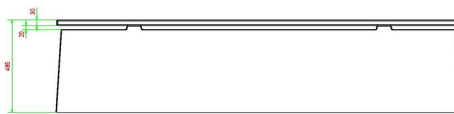

HeBlad
www.HeBlad.com
BB.DL.A

gewicht ± 700 KG.

Specifications Concrete Bench DeLuxe Anthracite

Product code	BB.DL.A	Seat height	50 cm
Colour	Anthracite lacquered, RAL 7016	Material seat	Bamboo
Dimensions (L x W x H)	180 x 45 x 50 cm	Number of seats	4
Dimensions seat	180 x 30 cm	Weight	700 kg