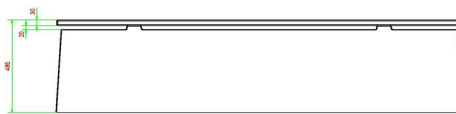

Our products are delivered from our factory in the Netherlands.

HeBlad
www.HeBlad.com
BB.DL.A
gewicht ± 475 KG.

Specifications Concrete Bench DeLuxe Anthracite

Product code	BB.DL.A	Seat height	50 cm
Colour	Anthracite lacquered, RAL 7016	Material seat	Bamboo
Dimensions (L x W x H)	180 x 45 x 50 cm	Number of seats	4
Dimensions seat	180 x 30 cm	Weight	700 kg