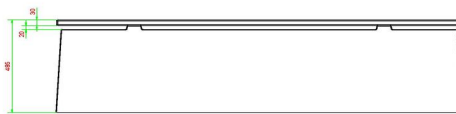

HeBlad
www.HeBlad.com
BB.DL.A

gewicht ± 700 KG.

Specifications Concrete Bench DeLuxe Anthracite

Product code	BB.DL.A	Seat height	50 cm
Colour	Anthracite lacquered, RAL 7016	Material seat	Bamboo
Dimensions (L x W x H)	180 x 45 x 50 cm	Number of seats	4
Dimensions seat	180 x 30 cm	Weight	700 kg