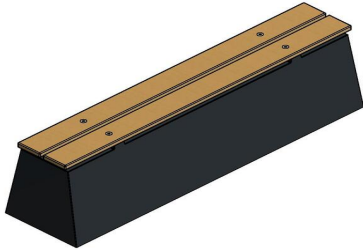

Concrete Bench DeLuxe Anthracite

Product code: BB.DL.A

£ 1,825.00 excl. VAT
(£ 2,190.00 incl. VAT)

This bench really is made of concrete although it does not seem to be so, because of the beautiful anthracite lacquer colour.

Ideal on schoolyards, near swimming pools or as a separation. Nicely finished with bamboo planks of high quality, these are blind secured, thus not easy to take apart.

3 December 2024 - Prices subject to change

Our products are delivered from our factory in the Netherlands.

HeBlad
www.HeBlad.com
BB.DL.A
gewicht ± 475 KG.

Specifications Concrete Bench DeLuxe Anthracite

Product code	BB.DL.A	Seat height	50 cm
Colour	Anthracite lacquered, RAL 7016	Material seat	Bamboo
Dimensions (L x W x H)	180 x 45 x 50 cm	Number of seats	4
Dimensions seat	180 x 30 cm	Weight	700 kg