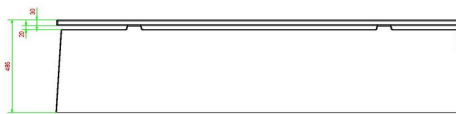

Our products are delivered from our factory in the Netherlands.

HeBlad
www.HeBlad.com
BB.DL.A

gewicht ± 700 KG.

Specifications Concrete Bench DeLuxe Anthracite

Product code	BB.DL.A	Seat height	50 cm
Colour	Anthracite lacquered, RAL 7016	Material seat	Bamboo
Dimensions (L x W x H)	180 x 45 x 50 cm	Number of seats	4
Dimensions seat	180 x 30 cm	Weight	700 kg