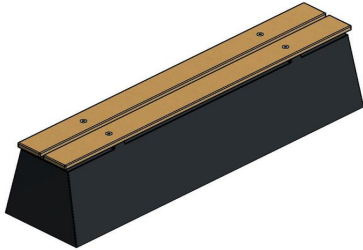

Concrete Bench DeLuxe Anthracite

Product code: BB.DL.A

£ 1,825.00 excl. VAT
(£ 2,190.00 incl. VAT)

This bench really is made of concrete although it does not seem to be so, because of the beautiful anthracite lacquer colour.

Ideal on schoolyards, near swimming pools or as a separation. Nicely finished with bamboo planks of high quality, these are blind secured, thus not easy to take apart.

21 January 2025 - Prices subject to change

Our products are delivered from our factory in the Netherlands.

HeBlad
www.HeBlad.com
BB.DL.A

gewicht ± 700 KG.

Specifications Concrete Bench DeLuxe Anthracite

Product code	BB.DL.A	Seat height	50 cm
Colour	Anthracite lacquered, RAL 7016	Material seat	Bamboo
Dimensions (L x W x H)	180 x 45 x 50 cm	Number of seats	4
Dimensions seat	180 x 30 cm	Weight	700 kg