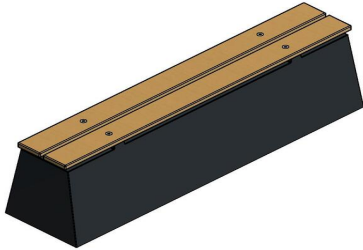

HeBlad
www.HeBlad.com
BB.DL.A

gewicht ± 700 KG.

Specifications Concrete Bench DeLuxe Anthracite

Product code	BB.DL.A	Seat height	50 cm
Colour	Anthracite lacquered, RAL 7016	Material seat	Bamboo
Dimensions (L x W x H)	180 x 45 x 50 cm	Number of seats	4
Dimensions seat	180 x 30 cm	Weight	700 kg