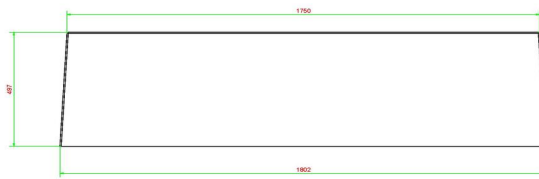

HeBlad
www.HeBlad.com
BB.ST.A
Gewicht ± 800 KG

Specifications Concrete Bench Standard Anthracite

Product code	BB.ST.A	Seat height	50 cm
Colour	Anthracite lacquered, RAL 7016	Material seat	Beton
Dimensions (L x W x H)	180 x 47,5 x 50 cm	Number of seats	4
Dimensions seat	175 x 30 cm	Weight	800 kg