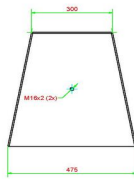

HeBlad
www.HeBlad.com
BB.ST.A
Gewicht ± 800 KG

Specifications Concrete Bench Standard Anthracite

Product code	BB.ST.A	Seat height	50 cm
Colour	Anthracite lacquered, RAL 7016	Material seat	Beton
Dimensions (L x W x H)	180 x 47,5 x 50 cm	Number of seats	4
Dimensions seat	175 x 30 cm	Weight	800 kg