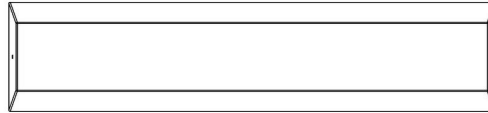

HeBlad
www.HeBlad.com
BB.ST.A
Gewicht ± 800 KG

Specifications Concrete Bench Standard Anthracite

Product code	BB.ST.A	Seat height	50 cm
Colour	Anthracite lacquered, RAL 7016	Material seat	Beton
Dimensions (L x W x H)	180 x 47,5 x 50 cm	Number of seats	4
Dimensions seat	175 x 30 cm	Weight	800 kg