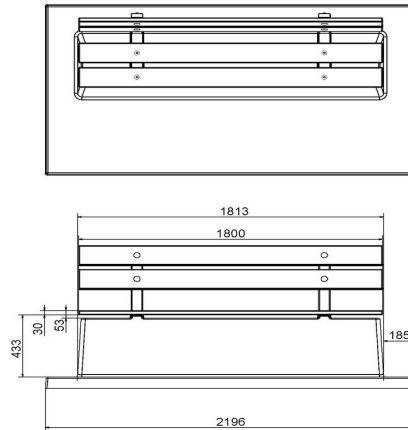

HeBlad
www.HeBlad.com
BB.DL.OP

gewicht ± 1200 KG.

Specifications Bench DeLuxe with bottom plate and backrest Naural Concrete

Product code	BB.DL.OP	Seating corner	103 degrees
Colour	Natural concrete	Number of seats	4
Dimensions (L x W x H)	219,5 x 119 x 103 cm	Dimensions base plate (L x W x H)	1189 x 119 x 8 cm
Seat height	45 cm	Finishing base plate	Smooth concrete
Dimensions seat	180 x 30 cm	Weight	1230 kg