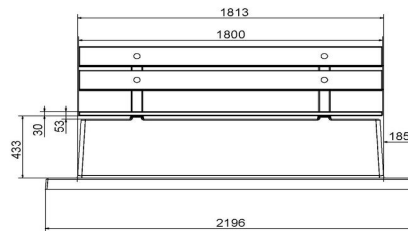

Bench DeLuxe with bottom plate and backrest Naural Concrete

Product code: BB.DL.OP

A bench with backrest, complete with bottom plate, moulded in one piece. The seat as well the backrest of this bench are provided with bamboo planks. Due to the bottom plate the bench remains solid and durable.

By placing this bench level with the grass, it is easy for a lawnmower to roll over the edge of the plate. No unpleasant grass-stalks have to be removed by hand and the place looks tidy.

£ 2,075.00 excl. VAT
(£ 2,490.00 incl. VAT)

22 December 2024 - Prices subject to change

Our products are delivered from our factory in the Netherlands.

HeBlad
www.HeBlad.com
BB.DL.OP

gewicht ± 1200 KG.

Specifications Bench DeLuxe with bottom plate and backrest Naural Concrete

Product code	BB.DL.OP	Seating corner	103 degrees
Colour	Natural concrete	Number of seats	4
Dimensions (L x W x H)	219,5 x 119 x 103 cm	Dimensions base plate (L x W x H)	1189 x 119 x 8 cm
Seat height	45 cm	Finishing base plate	Smooth concrete
Dimensions seat	180 x 30 cm	Weight	1230 kg