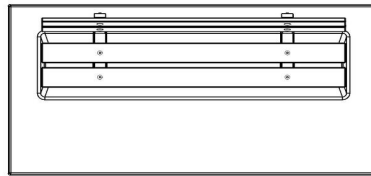

Bench DeLuxe with bottom plate and backrest Naural Concrete

Product code: BB.DL.OP

A bench with backrest, complete with bottom plate, moulded in one piece. The seat as well the backrest of this bench are provided with bamboo planks. Due to the bottom plate the bench remains solid and durable.

By placing this bench level with the grass, it is easy for a lawnmower to roll over the edge of the plate. No unpleasant grass-stalks have to be removed by hand and the place looks tidy.

£ 2,075.00 excl. VAT
(£ 2,490.00 incl. VAT)

22 December 2024 - Prices subject to change

Our products are delivered from our factory in the Netherlands.

HeBlad
www.HeBlad.com
BB.DL.OP

gewicht ± 1200 KG.

Specifications Bench DeLuxe with bottom plate and backrest Naural Concrete

Product code	BB.DL.OP	Seating corner	103 degrees
Colour	Natural concrete	Number of seats	4
Dimensions (L x W x H)	219,5 x 119 x 103 cm	Dimensions base plate (L x W x H)	1189 x 119 x 8 cm
Seat height	45 cm	Finishing base plate	Smooth concrete
Dimensions seat	180 x 30 cm	Weight	1230 kg