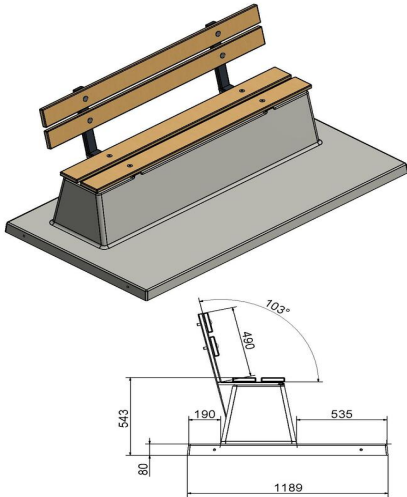

How much space is needed around the concrete bench?

For this DeLuxe concrete bench with base plate and backrest, you must take into account a surface of 220 x 120 cm. It is also important for the delivery of the concrete bench that we can get within five meters of the installation location with our truck and crane. For additional information, please contact us or view the delivery conditions.

HeBlad
www.HeBlad.com
BB.DL.OP

gewicht ± 1200 KG.

Specifications Bench DeLuxe with bottom plate and backrest Naural Concrete

Product code	BB.DL.OP	Seating corner	103 degrees
Colour	Natural concrete	Number of seats	4
Dimensions (L x W x H)	219,5 x 119 x 103 cm	Dimensions base plate (L x W x H)	1189 x 119 x 8 cm
Seat height	45 cm	Finishing base plate	Smooth concrete
Dimensions seat	180 x 30 cm	Weight	1230 kg