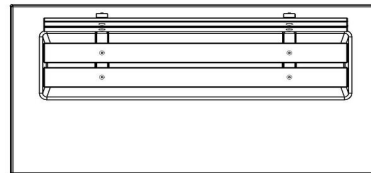

HeBlad
www.HeBlad.com
BB.DL.OP

gewicht ± 1200 KG.

Specifications Bench DeLuxe with bottom plate and backrest Naural Concrete

Product code	BB.DL.OP	Seating corner	103 degrees
Colour	Natural concrete	Number of seats	4
Dimensions (L x W x H)	219,5 x 119 x 103 cm	Dimensions base plate (L x W x H)	1189 x 119 x 8 cm
Seat height	45 cm	Finishing base plate	Smooth concrete
Dimensions seat	180 x 30 cm	Weight	1230 kg