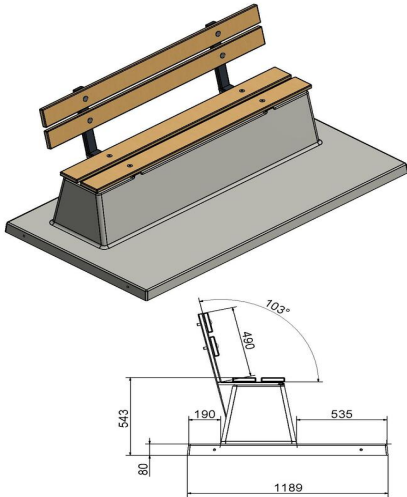

Bench DeLuxe with bottom plate and backrest Naural Concrete

Product code: BB.DL.OP

A bench with backrest, complete with bottom plate, moulded in one piece. The seat as well the backrest of this bench are provided with bamboo planks. Due to the bottom plate the bench remains solid and durable.

By placing this bench level with the grass, it is easy for a lawnmower to roll over the edge of the plate. No unpleasant grass-stalks have to be removed by hand and the place looks tidy.

£ 2,075.00 excl. VAT
(£ 2,490.00 incl. VAT)

22 December 2024 - Prices subject to change

Our products are delivered from our factory in the Netherlands.

HeBlad
www.HeBlad.com
BB.DL.OP

gewicht ± 1200 KG.

Specifications Bench DeLuxe with bottom plate and backrest Naural Concrete

Product code	BB.DL.OP	Seating corner	103 degrees
Colour	Natural concrete	Number of seats	4
Dimensions (L x W x H)	219,5 x 119 x 103 cm	Dimensions base plate (L x W x H)	1189 x 119 x 8 cm
Seat height	45 cm	Finishing base plate	Smooth concrete
Dimensions seat	180 x 30 cm	Weight	1230 kg