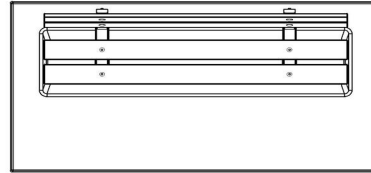

Concrete bench DeLuxe with bottom plate and backrest Anthracite

Product code: BB.DLA.OP

This bench with the seat and backrest provided with bamboo planks offers a relaxed seat. Due to the anthracite colour it is almost unbelievable that this bench is made of concrete. The bench is produced with a bottom plate. Thus, made in one piece.

2 January 2025 - Prices subject to change

Our products are delivered from our factory in the Netherlands.

HeBlad
www.HeBlad.com
BB.DLA.OP

gewicht ± 1200 KG.

Specifications Concrete bench DeLuxe with bottom plate and backrest Anthracite

Product code	BB.DLA.OP	Seating corner	103 degrees
Colour	Anthracite lacquered, RAL 7016	Number of seats	4
Dimensions (L x W x H)	219,5 x 119 x 103 cm	Dimensions base plate (L x W x H)	1189 x 119 x 8 cm
Seat height	45 cm	Finishing base plate	Smooth concrete
Dimensions seat	180 x 30 cm	Weight	1230 kg