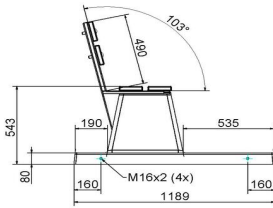

HeBlad
www.HeBlad.com
BB.DLA.OP

gewicht ± 1200 KG.

Specifications Concrete bench DeLuxe with bottom plate and backrest Anthracite

Product code	BB.DLA.OP	Seating corner	103 degrees
Colour	Anthracite lacquered, RAL 7016	Number of seats	4
Dimensions (L x W x H)	219,5 x 119 x 103 cm	Dimensions base plate (L x W x H)	2196 x 119 x 8 cm
Seat height	45 cm	Finishing base plate	Smooth concrete
Dimensions seat	180 x 30 cm	Weight	1230 kg