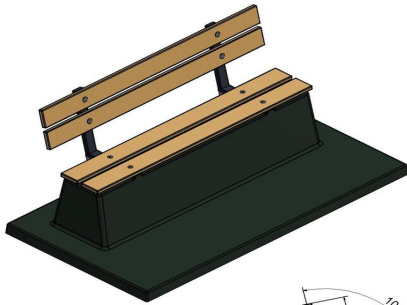

HeBlad
www.HeBlad.com
BB.DLA.OP

gewicht ± 1200 KG.

Specifications Concrete bench DeLuxe with bottom plate and backrest Anthracite

Product code	BB.DLA.OP	Seating corner	103 degrees
Colour	Anthracite lacquered, RAL 7016	Number of seats	4
Dimensions (L x W x H)	219,5 x 119 x 103 cm	Dimensions base plate (L x W x H)	1189 x 119 x 8 cm
Seat height	45 cm	Finishing base plate	Smooth concrete
Dimensions seat	180 x 30 cm	Weight	1230 kg