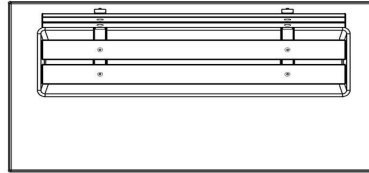

HeBlad
www.HeBlad.com
BB.DLA.OP

gewicht ± 1200 KG.

Specifications Concrete bench DeLuxe with bottom plate and backrest Anthracite

Product code	BB.DLA.OP	Seating corner	103 degrees
Colour	Anthracite lacquered, RAL 7016	Number of seats	4
Dimensions (L x W x H)	219,5 x 119 x 103 cm	Dimensions base plate (L x W x H)	2196 x 119 x 8 cm
Seat height	45 cm	Finishing base plate	Smooth concrete
Dimensions seat	180 x 30 cm	Weight	1230 kg