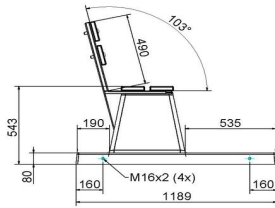

2 January 2025 - Prices subject to change

Our products are delivered from our factory in the Netherlands.

HeBlad
www.HeBlad.com
BB.DLA.OP

gewicht ± 1200 KG.

Specifications Concrete bench DeLuxe with bottom plate and backrest Anthracite

Product code	BB.DLA.OP	Seating corner	103 degrees
Colour	Anthracite lacquered, RAL 7016	Number of seats	4
Dimensions (L x W x H)	219,5 x 119 x 103 cm	Dimensions base plate (L x W x H)	1189 x 119 x 8 cm
Seat height	45 cm	Finishing base plate	Smooth concrete
Dimensions seat	180 x 30 cm	Weight	1230 kg