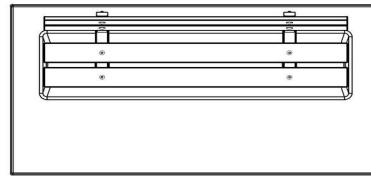

HeBlad
www.HeBlad.com
BB.DLA.OP

gewicht ± 1200 KG.

Specifications Concrete bench DeLuxe with bottom plate and backrest Anthracite

Product code	BB.DLA.OP	Seating corner	103 degrees
Colour	Anthracite lacquered, RAL 7016	Number of seats	4
Dimensions (L x W x H)	219,5 x 119 x 103 cm	Dimensions base plate (L x W x H)	1189 x 119 x 8 cm
Seat height	45 cm	Finishing base plate	Smooth concrete
Dimensions seat	180 x 30 cm	Weight	1230 kg