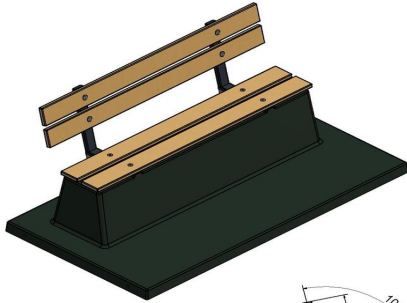

Concrete bench DeLuxe with bottom plate and backrest Anthracite

Product code: BB.DLA.OP

This bench with the seat and backrest provided with bamboo planks offers a relaxed seat. Due to the anthracite colour it is almost unbelievable that this bench is made of concrete. The bench is produced with a bottom plate. Thus, made in one piece.

Always a tidy place to relax as no grass can grow underneath. As well as the place in front of the bench will never be wet or muddy because of the "integrated" solid underground.

£ 2,225.00 excl. VAT
(£ 2,670.00 incl. VAT)

2 January 2025 - Prices subject to change

Our products are delivered from our factory in the Netherlands.

HeBlad
www.HeBlad.com
BB.DLA.OP

gewicht ± 1200 KG.

Specifications Concrete bench DeLuxe with bottom plate and backrest Anthracite

Product code	BB.DLA.OP	Seating corner	103 degrees
Colour	Anthracite lacquered, RAL 7016	Number of seats	4
Dimensions (L x W x H)	219,5 x 119 x 103 cm	Dimensions base plate (L x W x H)	1189 x 119 x 8 cm
Seat height	45 cm	Finishing base plate	Smooth concrete
Dimensions seat	180 x 30 cm	Weight	1230 kg