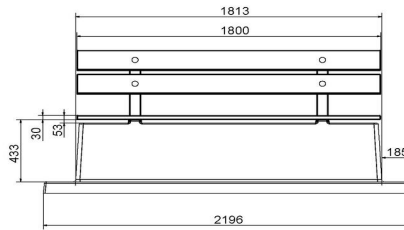

Concrete bench DeLuxe with bottom plate and backrest Anthracite

Product code: BB.DLA.OP

This bench with the seat and backrest provided with bamboo planks offers a relaxed seat. Due to the anthracite colour it is almost unbelievable that this bench is made of concrete. The bench is produced with a bottom plate. Thus, made in one piece.

2 January 2025 - Prices subject to change

Our products are delivered from our factory in the Netherlands.

HeBlad
www.HeBlad.com
BB.DLA.OP

gewicht ± 1200 KG.

Specifications Concrete bench DeLuxe with bottom plate and backrest Anthracite

Product code	BB.DLA.OP	Seating corner	103 degrees
Colour	Anthracite lacquered, RAL 7016	Number of seats	4
Dimensions (L x W x H)	219,5 x 119 x 103 cm	Dimensions base plate (L x W x H)	1189 x 119 x 8 cm
Seat height	45 cm	Finishing base plate	Smooth concrete
Dimensions seat	180 x 30 cm	Weight	1230 kg