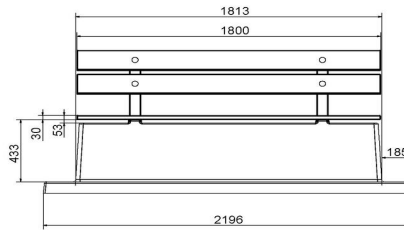

HeBlad
www.HeBlad.com
BB.DLA.OP

gewicht ± 1200 KG.

Specifications Concrete bench DeLuxe with bottom plate and backrest Anthracite

Product code	BB.DLA.OP	Seating corner	103 degrees
Colour	Anthracite lacquered, RAL 7016	Number of seats	4
Dimensions (L x W x H)	219,5 x 119 x 103 cm	Dimensions base plate (L x W x H)	2196 x 119 x 8 cm
Seat height	45 cm	Finishing base plate	Smooth concrete
Dimensions seat	180 x 30 cm	Weight	1230 kg