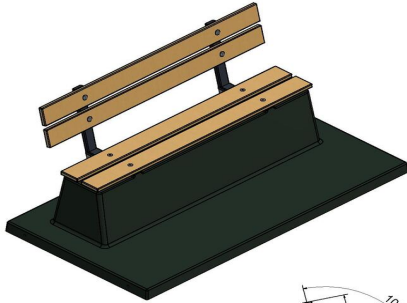

HeBlad
www.HeBlad.com
BB.DLA.OP

gewicht ± 1200 KG.

Specifications Concrete bench DeLuxe with bottom plate and backrest Anthracite

Product code	BB.DLA.OP	Seating corner	103 degrees
Colour	Anthracite lacquered, RAL 7016	Number of seats	4
Dimensions (L x W x H)	219,5 x 119 x 103 cm	Dimensions base plate (L x W x H)	2196 x 119 x 8 cm
Seat height	45 cm	Finishing base plate	Smooth concrete
Dimensions seat	180 x 30 cm	Weight	1230 kg