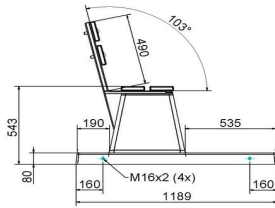

HeBlad
www.HeBlad.com
BB.DLA.OP

gewicht ± 1200 KG.

Specifications Concrete bench DeLuxe with bottom plate and backrest Anthracite

Product code	BB.DLA.OP	Seating corner	103 degrees
Colour	Anthracite lacquered, RAL 7016	Number of seats	4
Dimensions (L x W x H)	219,5 x 119 x 103 cm	Dimensions base plate (L x W x H)	1189 x 119 x 8 cm
Seat height	45 cm	Finishing base plate	Smooth concrete
Dimensions seat	180 x 30 cm	Weight	1230 kg