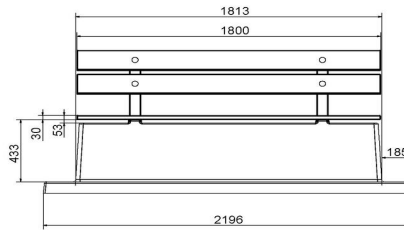

HeBlad
www.HeBlad.com
BB.DLA.OP

gewicht ± 1200 KG.

Specifications Concrete bench DeLuxe with bottom plate and backrest Anthracite

Product code	BB.DLA.OP	Seating corner	103 degrees
Colour	Anthracite lacquered, RAL 7016	Number of seats	4
Dimensions (L x W x H)	219,5 x 119 x 103 cm	Dimensions base plate (L x W x H)	1189 x 119 x 8 cm
Seat height	45 cm	Finishing base plate	Smooth concrete
Dimensions seat	180 x 30 cm	Weight	1230 kg