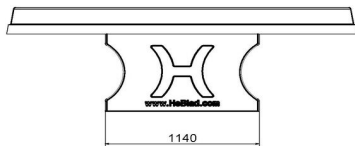

HeBlad
www.HeBlad.com
PP.R.BL
Gewicht ± 1570 KG

Specifications Concrete Ping-pong table blue, round

Product code	PP.R.BL	Height tabletop	76 cm
Colour	Blue - RAL 5005	Height of the net	14,75 cm
Dimension playing surface (L x W)	∅ 260 cm	Weight	1570 kg
Dimensions bottom base plate	∅ 264 cm	Distance legs	149 cm (center to center)
Tabletop thickness	8,4 cm