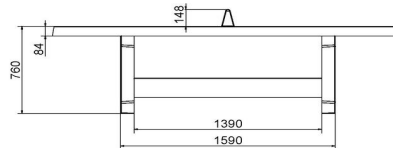

HeBlad
www.HeBlad.com
PP.R.BL
Gewicht ± 1570 KG

Specifications Concrete Ping-pong table blue, round

Product code	PP.R.BL	Height tabletop	76 cm
Colour	Blue - RAL 5005	Height of the net	14,75 cm
Dimension playing surface (L x W)	∅ 260 cm	Weight	1570 kg
Dimensions bottom base plate	∅ 264 cm	Distance legs	149 cm (center to center)
Tabletop thickness	8,4 cm