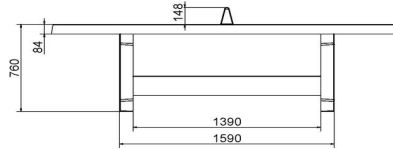

HeBlad
www.HeBlad.com
PP.R.BL
Gewicht ± 1570 KG

Specifications Concrete Ping-pong table blue, round

Product code	PP.R.BL	Height tabletop	76 cm
Colour	Blue - RAL 5005	Height of the net	14,75 cm
Dimension playing surface (L x W)	∅ 260 cm	Weight	1570 kg
Dimensions bottom of playing surface	∅ 264 cm	Distance legs	149 cm (center to center)
Tabletop thickness	8,4 cm