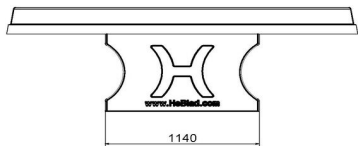

## Concrete Ping-pong table blue, round

Product code: PP.R.BL

**£ 3,300.00** excl. VAT  
(£ 3,960.00 incl. VAT)

This extra big round ping-pong table opens a whole world of new games, where many players can participate. There will always be some action around the table. The round table surface has a diameter of 260 cm and has a single white "net" (no cross) and a white middle line. The table is moulded in one piece and reinforced above as well below. The playing surface has a blue two-component lacquer.

15 November 2024 - Prices subject to change

*Our products are delivered from our factory in the Netherlands.*

HeBlad  
www.HeBlad.com  
PP.R.BL  
Gewicht ± 1570 KG

## Specifications Concrete Ping-pong table blue, round

Product code	PP.R.BL	Height tabletop	76 cm
Colour	Blauw - RAL 5005	Height of the net	14,75 cm
Dimension playing surface (L x W)	∅ 260 cm	Weight	1570 kg
Dimensions bottom base plate	∅ 264 cm	Distance legs	149 cm (center to center)
Tabletop thickness	8,4 cm		