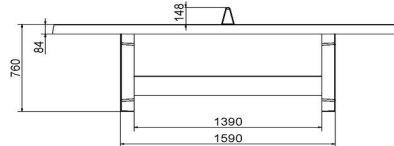

## Concrete Ping-pong table blue, round

Product code: PP.R.BL

**£ 3,300.00** excl. VAT  
(£ 3,960.00 incl. VAT)

This extra big round ping-pong table opens a whole world of new games, where many players can participate. There will always be some action around the table. The round table surface has a diameter of 260 cm and has a single white "net" (no cross) and a white middle line. The table is moulded in one piece and reinforced above as well below. The playing surface has a blue two-component lacquer.

15 November 2024 - Prices subject to change

*Our products are delivered from our factory in the Netherlands.*

HeBlad  
www.HeBlad.com  
PP.R.BL  
Gewicht ± 1570 KG

## Specifications Concrete Ping-pong table blue, round

Product code	PP.R.BL	Height tabletop	76 cm
Colour	Blauw - RAL 5005	Height of the net	14,75 cm
Dimension playing surface (L x W)	∅ 260 cm	Weight	1570 kg
Dimensions bottom base plate	∅ 264 cm	Distance legs	149 cm (center to center)
Tabletop thickness	8,4 cm		