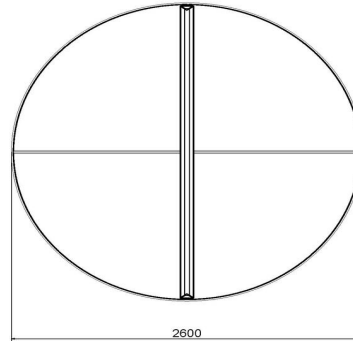

HeBlad
www.HeBlad.com
PP.R.BL
Gewicht ± 1570 KG

Specifications Concrete Ping-pong table blue, round

Product code	PP.R.BL	Height tabletop	76 cm
Colour	Blue - RAL 5005	Height of the net	14,75 cm
Dimension playing surface (L x W)	∅ 260 cm	Weight	1570 kg
Dimensions bottom base plate	∅ 264 cm	Distance legs	149 cm (center to center)
Tabletop thickness	8,4 cm		

Related products

Our products are delivered from our factory in the Netherlands.