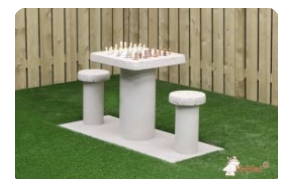

GT.CH.G2

Our products are delivered from our factory in the Netherlands.