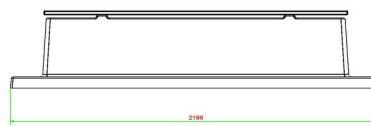

HeBlad
www.HeBlad.com
BB.DLA.OP.ZL
gewicht ± 1200 KG.

Specifications Concrete bench DeLuxe with bottom plate without backrest Anthracite

Product code	BB.DLA.OP.ZL	Material seat	Bamboo
Colour	Anthracite lacquered, RAL 7016	Number of seats	4
Dimensions (L x W x H)	219,5 x 119 x 56,5 cm	Dimensions base plate (L x W x H)	180 x 119 x 8 cm
Seat height	45 cm	Finishing base plate	Smooth concrete
Dimensions seat	180 x 30 cm	Weight	1200 kg