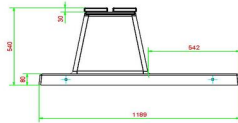

HeBlad
www.HeBlad.com
BB.DLA.OP.ZL
gewicht ± 1200 KG.

Specifications Concrete bench DeLuxe with bottom plate without backrest Anthracite

Product code	BB.DLA.OP.ZL	Material seat	Bamboo
Colour	Anthracite lacquered, RAL 7016	Number of seats	4
Dimensions (L x W x H)	219,5 x 119 x 56,5 cm	Dimensions base plate (L x W x H)	2195 x 119 x 8 cm
Seat height	45 cm	Finishing base plate	Smooth concrete
Dimensions seat	180 x 30 cm	Weight	1200 kg