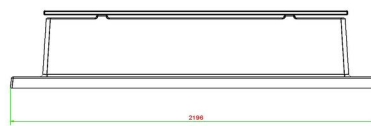

head office address

HeBlad BV

Diamantweg 22
NL - 5527 LC Hapert

which means it combines perfectly with the anthracite-lacquered concrete bench. If you prefer a more natural look, the concrete bench is also available in DeLuxe anthracite concrete bench. This park bench has a comparable colour, but instead of being lacquered, it is made of fully coloured concrete. This park bench fits perfectly with the standard anthracite concrete picnic set. Of course it is up to you to decide. All benches, picnic sets, table tennis tables and game tables can be ordered in many variants. We have a product for everyone.

HeBlad
www.HeBlad.com
BB.DLA.OP.ZL
gewicht ± 1200 KG.

Specifications Concrete bench DeLuxe with bottom plate without backrest Anthracite

Product code	BB.DLA.OP.ZL	Material seat	Bamboo
Colour	Anthracite lacquered, RAL 7016	Number of seats	4
Dimensions (L x W x H)	219,5 x 119 x 56,5 cm	Dimensions base plate (L x W x H)	2195 x 119 x 8 cm
Seat height	45 cm	Finishing base plate	Smooth concrete
Dimensions seat	180 x 30 cm	Weight	1200 kg