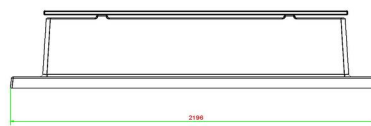

Concrete bench DeLuxe with bottom plate without backrest Anthracite

Product code: BB.DLA.OP.ZL

This bench is provided with bamboo planks and offers a relaxed seat. Due to the anthracite colour it is almost unbelievable that this bench is made of concrete. The bench is manufactured with a bottom plate, that means that it is moulded in one piece. This design has NO backrest.

Always a tidy place to relax as no grass can grow underneath. In front of this bench the "integrated" solid underground is 50 cm. Enough space to keep dry and clean feet even after a rain shower.

£ 2,000.00 excl. VAT
(£ 2,400.00 incl. VAT)

21 December 2024 - Prices subject to change

Our products are delivered from our factory in the Netherlands.

HeBlad
www.HeBlad.com
BB.DLA.OP.ZL
gewicht ± 1200 KG.

Specifications Concrete bench DeLuxe with bottom plate without backrest Anthracite

Product code	BB.DLA.OP.ZL	Material seat	Bamboo
Colour	Anthracite lacquered, RAL 7016	Number of seats	4
Dimensions (L x W x H)	219,5 x 119 x 56,5 cm	Dimensions base plate (L x W x H)	2195 x 119 x 8 cm
Seat height	45 cm	Finishing base plate	Smooth concrete
Dimensions seat	180 x 30 cm	Weight	1200 kg