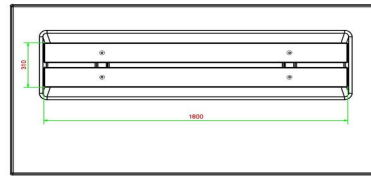

Concrete bench DeLuxe with bottom plate without backrest Anthracite

Product code: BB.DLA.OP.ZL

This bench is provided with bamboo planks and offers a relaxed seat. Due to the anthracite colour it is almost unbelievable that this bench is made of concrete. The bench is manufactured with a bottom plate, that means that it is moulded in one piece. This design has NO backrest.

21 January 2025 - Prices subject to change

Our products are delivered from our factory in the Netherlands.

HeBlad
www.HeBlad.com
BB.DLA.OP.ZL
gewicht ± 1200 KG.

Specifications Concrete bench DeLuxe with bottom plate without backrest Anthracite

Product code	BB.DLA.OP.ZL	Material seat	Bamboo
Colour	Anthracite lacquered, RAL 7016	Number of seats	4
Dimensions (L x W x H)	219,5 x 119 x 56,5 cm	Dimensions base plate (L x W x H)	2195 x 119 x 8 cm
Seat height	45 cm	Finishing base plate	Smooth concrete
Dimensions seat	180 x 30 cm	Weight	1200 kg