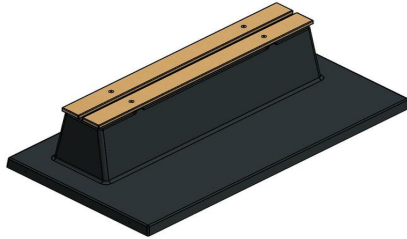

Concrete bench DeLuxe with bottom plate without backrest Anthracite

Product code: BB.DLA.OP.ZL

This bench is provided with bamboo planks and offers a relaxed seat. Due to the anthracite colour it is almost unbelievable that this bench is made of concrete. The bench is manufactured with a bottom plate, that means that it is moulded in one piece. This design has NO backrest.

Always a tidy place to relax as no grass can grow underneath. In front of this bench the "integrated" solid underground is 50 cm. Enough space to keep dry and clean feet even after a rain shower.

£ 2,000.00 excl. VAT
(£ 2,400.00 incl. VAT)

21 December 2024 - Prices subject to change

Our products are delivered from our factory in the Netherlands.

HeBlad
www.HeBlad.com
BB.DLA.OP.ZL
gewicht ± 1200 KG.

Specifications Concrete bench DeLuxe with bottom plate without backrest Anthracite

Product code	BB.DLA.OP.ZL	Material seat	Bamboo
Colour	Anthracite lacquered, RAL 7016	Number of seats	4
Dimensions (L x W x H)	219,5 x 119 x 56,5 cm	Dimensions base plate (L x W x H)	2195 x 119 x 8 cm
Seat height	45 cm	Finishing base plate	Smooth concrete
Dimensions seat	180 x 30 cm	Weight	1200 kg