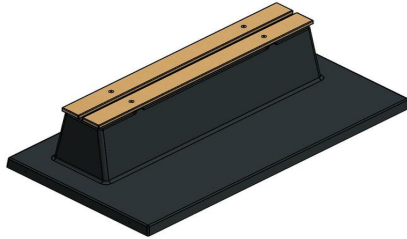

Concrete bench DeLuxe with bottom plate without backrest Anthracite

Product code: BB.DLA.OP.ZL

This bench is provided with bamboo planks and offers a relaxed seat. Due to the anthracite colour it is almost unbelievable that this bench is made of concrete. The bench is manufactured with a bottom plate, that means that it is moulded in one piece. This design has NO backrest.

Always a tidy place to relax as no grass can grow underneath. In front of this bench the "integrated" solid underground is 50 cm. Enough space to keep dry and clean feet even after a rain shower.

£ 2,075.00 excl. VAT
(£ 2,490.00 incl. VAT)

21 January 2025 - Prices subject to change

Our products are delivered from our factory in the Netherlands.

HeBlad
www.HeBlad.com
BB.DLA.OP.ZL
gewicht ± 1200 KG.

Specifications Concrete bench DeLuxe with bottom plate without backrest Anthracite

Product code	BB.DLA.OP.ZL	Material seat	Bamboo
Colour	Anthracite lacquered, RAL 7016	Number of seats	4
Dimensions (L x W x H)	219,5 x 119 x 56,5 cm	Dimensions base plate (L x W x H)	2195 x 119 x 8 cm
Seat height	45 cm	Finishing base plate	Smooth concrete
Dimensions seat	180 x 30 cm	Weight	1200 kg