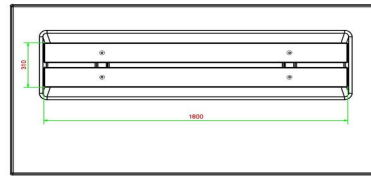

Concrete bench DeLuxe with bottom plate without backrest Anthracite

Product code: BB.DLA.OP.ZL

This bench is provided with bamboo planks and offers a relaxed seat. Due to the anthracite colour it is almost unbelievable that this bench is made of concrete. The bench is manufactured with a bottom plate, that means that it is moulded in one piece. This design has NO backrest.

21 December 2024 - Prices subject to change

Our products are delivered from our factory in the Netherlands.

HeBlad
www.HeBlad.com
BB.DLA.OP.ZL
gewicht ± 1200 KG.

Specifications Concrete bench DeLuxe with bottom plate without backrest Anthracite

Product code	BB.DLA.OP.ZL	Material seat	Bamboo
Colour	Anthracite lacquered, RAL 7016	Number of seats	4
Dimensions (L x W x H)	219,5 x 119 x 56,5 cm	Dimensions base plate (L x W x H)	2195 x 119 x 8 cm
Seat height	45 cm	Finishing base plate	Smooth concrete
Dimensions seat	180 x 30 cm	Weight	1200 kg