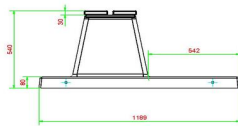

HeBlad
www.HeBlad.com
BB.DLA.OP.ZL
gewicht ± 1200 KG.

Specifications Concrete bench DeLuxe with bottom plate without backrest Anthracite

Product code	BB.DLA.OP.ZL	Material seat	Bamboo
Colour	Anthracite lacquered, RAL 7016	Number of seats	4
Dimensions (L x W x H)	219,5 x 119 x 56,5 cm	Dimensions base plate (L x W x H)	2195 x 119 x 8 cm
Seat height	45 cm	Finishing base plate	Smooth concrete
Dimensions seat	180 x 30 cm	Weight	1200 kg