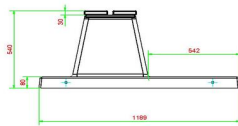

Contact HeBlad

Because the range at HeBlad is so large, we are happy to help you choose. Contact us and we will think along with you.

These benches with a fixed base plate will be located at ground level. When the sand bed is ready at height, we can place the bench in the right place with the crane, provided this is within 5 meters of our truck. Please always consult the terms and conditions of delivery.

HeBlad
www.HeBlad.com
BB.DLA.OP.ZL
gewicht ± 1200 KG.

Specifications Concrete bench DeLuxe with bottom plate without backrest Anthracite

Product code	BB.DLA.OP.ZL	Material seat	Bamboo
Colour	Anthracite lacquered, RAL 7016	Number of seats	4
Dimensions (L x W x H)	219,5 x 119 x 56,5 cm	Dimensions base plate (L x W x H)	2195 x 119 x 8 cm
Seat height	45 cm	Finishing base plate	Smooth concrete
Dimensions seat	180 x 30 cm	Weight	1200 kg