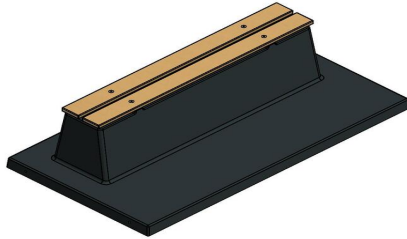

HeBlad
www.HeBlad.com
BB.DLA.OP.ZL
gewicht ± 1200 KG.

Specifications Concrete bench DeLuxe with bottom plate without backrest Anthracite

Product code	BB.DLA.OP.ZL	Material seat	Bamboo
Colour	Anthracite lacquered, RAL 7016	Number of seats	4
Dimensions (L x W x H)	219,5 x 119 x 56,5 cm	Dimensions base plate (L x W x H)	180 x 119 x 8 cm
Seat height	45 cm	Finishing base plate	Smooth concrete
Dimensions seat	180 x 30 cm	Weight	1200 kg