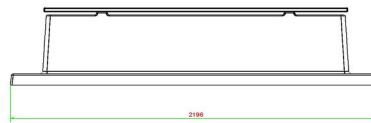

Concrete bench DeLuxe with bottom plate without backrest Anthracite

Product code: BB.DLA.OP.ZL

This bench is provided with bamboo planks and offers a relaxed seat. Due to the anthracite colour it is almost unbelievable that this bench is made of concrete. The bench is manufactured with a bottom plate, that means that it is moulded in one piece. This design has NO backrest.

Always a tidy place to relax as no grass can grow underneath. In front of this bench the "integrated" solid underground is 50 cm. Enough space to keep dry and clean feet even after a rain shower.

£ 2,075.00 excl. VAT
(£ 2,490.00 incl. VAT)

21 January 2025 - Prices subject to change

Our products are delivered from our factory in the Netherlands.

HeBlad
www.HeBlad.com
BB.DLA.OP.ZL
gewicht ± 1200 KG.

Specifications Concrete bench DeLuxe with bottom plate without backrest Anthracite

Product code	BB.DLA.OP.ZL	Material seat	Bamboo
Colour	Anthracite lacquered, RAL 7016	Number of seats	4
Dimensions (L x W x H)	219,5 x 119 x 56,5 cm	Dimensions base plate (L x W x H)	2195 x 119 x 8 cm
Seat height	45 cm	Finishing base plate	Smooth concrete
Dimensions seat	180 x 30 cm	Weight	1200 kg