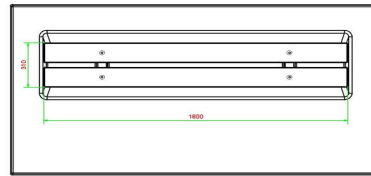

HeBlad
www.HeBlad.com
BB.DLA.OP.ZL
gewicht ± 1200 KG.

Specifications Concrete bench DeLuxe with bottom plate without backrest Anthracite

Product code	BB.DLA.OP.ZL	Material seat	Bamboo
Colour	Anthracite lacquered, RAL 7016	Number of seats	4
Dimensions (L x W x H)	219,5 x 119 x 56,5 cm	Dimensions base plate (L x W x H)	180 x 119 x 8 cm
Seat height	45 cm	Finishing base plate	Smooth concrete
Dimensions seat	180 x 30 cm	Weight	1200 kg