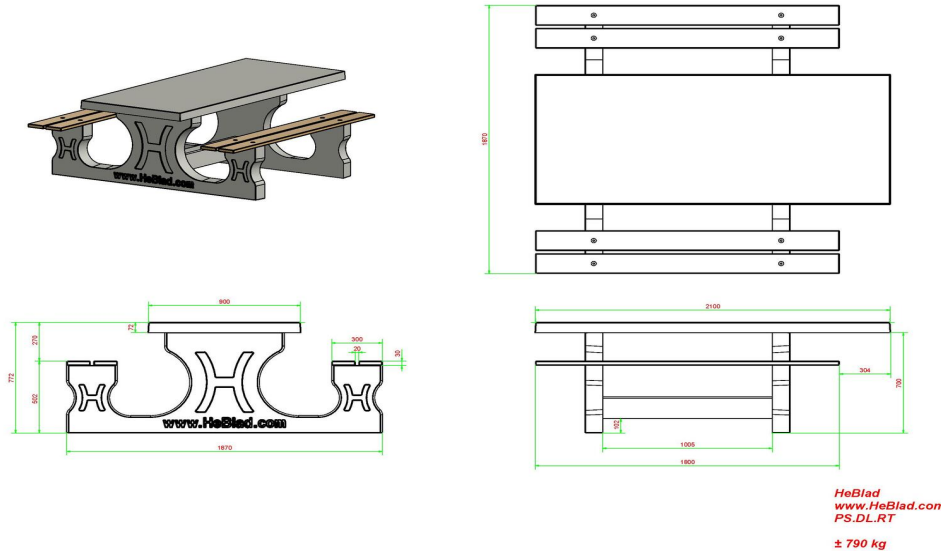

The Balance, 7th floor, Pinfold Street  
S1 2GU Sheffield, South Yorkshire  
T. 0114 352 0110  
info@HeBlad.co.uk  
www.HeBlad.co.uk

head office address

**HeBlad BV**

Diamantweg 22  
NL - 5527 LC Hapert

Have you ever thought about placing several picnic sets together? This gives you the opportunity to mix colour and design. The DeLuxe wheelchair accessible picnic set can also be perfectly positioned near game tables such as foot volleyball, ping pong table or table football. By placing a wheelchair-accessible picnic set near a game table, the wheelchair user can also be part of the fun.

## Specifications Picnic table DeLuxe Natural Concrete Wheelchair accessible

Product code	PS.DL.RT	Seat height	50 cm
Colour	Natural concrete	Material seat	Bamboo
Dimensions (L x W x H)	210 x 187 x 77 cm	Distance legs	111 cm (center to center)
Dimensions tabletop (L x W)	210 x 90 cm	Weight	790 kg
Tabletop thickness	7 cm	Number of seats	7