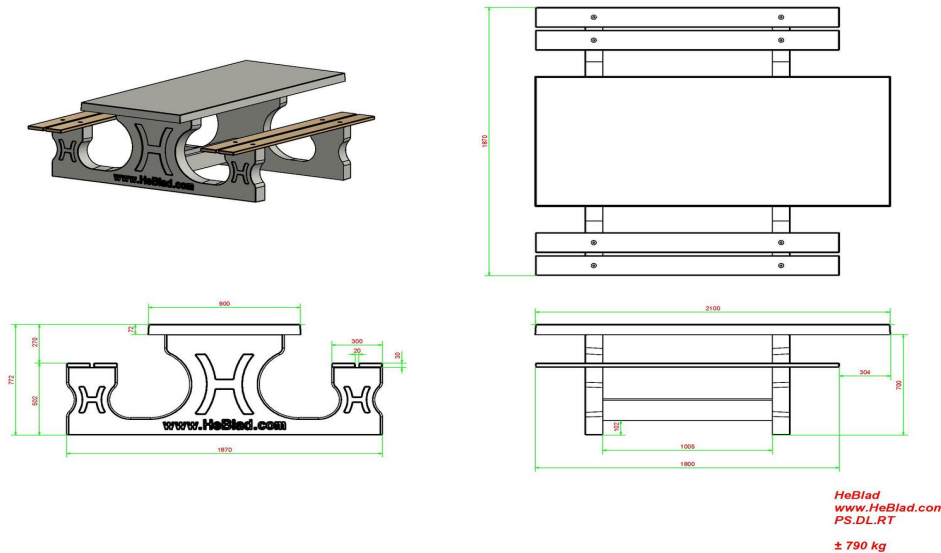

The Balance, 7th floor, Pinfold Street  
S1 2GU Sheffield, South Yorkshire  
T. 0114 352 0110  
info@HeBlad.co.uk  
www.HeBlad.co.uk

head office address

**HeBlad BV**

Diamantweg 22  
NL - 5527 LC Hapert

Have you ever thought about placing several picnic sets together? This gives you the opportunity to mix colour and design. The DeLuxe wheelchair accessible picnic set can also be perfectly positioned near game tables such as foot volleyball, ping pong table or table football. By placing a wheelchair-accessible picnic set near a game table, the wheelchair user can also be part of the fun.

## Specifications Picnic table DeLuxe Natural Concrete Wheelchair accessible

|                             |                   |                 |                           |
|-----------------------------|-------------------|-----------------|---------------------------|
| Product code                | PS.DL.RT          | Seat height     | 50 cm                     |
| Colour                      | Natural concrete  | Material seat   | Bamboo                    |
| Dimensions (L x W x H)      | 210 x 187 x 77 cm | Distance legs   | 111 cm (center to center) |
| Dimensions tabletop (L x W) | 210 x 90 cm       | Weight          | 790 kg                    |
| Tabletop thickness          | 7 cm              | Number of seats | 7                         |