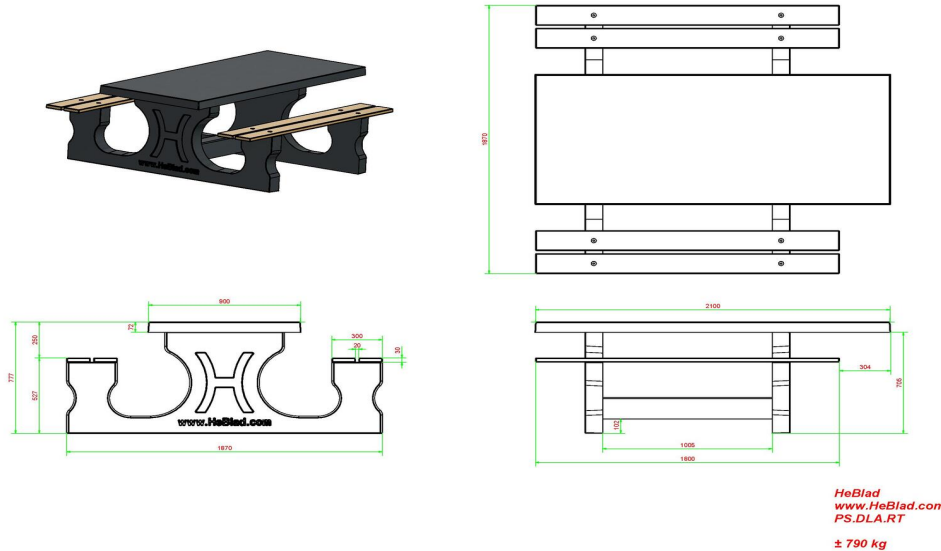

Concrete Picnic table DeLuxe Anthracite Wheelchair accessible

Product code: PS.DLA.RT.

This concrete picnic table is sprayed in anthracite and designed so that a wheelchair user can sit at the table together with their companions. Thus not along side, but quite normal with legs under the table, there is a free space of 60 cm depth by 71 cm height.

Specifications Concrete Picnic table DeLuxe Anthracite Wheelchair accessible

Product code	PS.DLA.RT	Seat height	50 cm
Colour	Anthracite lacquered, RAL 7016	Material seat	Bamboo
Dimensions (L x W x H)	210 x 187 x 77 cm	Distance legs	111 cm (center to center)
Dimensions tabletop (L x W)	210 x 90 cm	Weight	790 kg
Tabletop thickness	7 cm	Number of seats	7