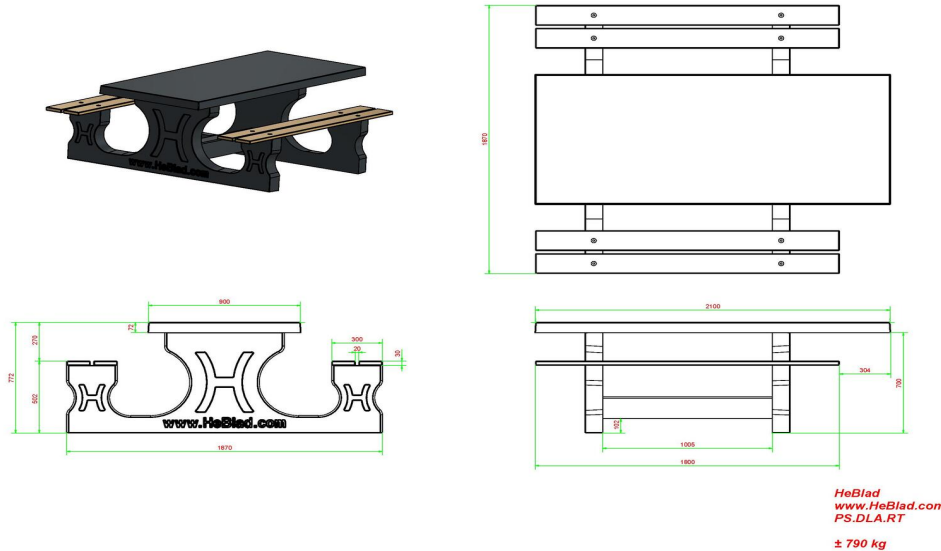

head office address

**HeBlad BV**

Diamantweg 22  
NL - 5527 LC Hapert

and dimensions. The choice of colour is yours!

Combine the picnic set wheelchair accessible

Because HeBlad products are all made from concrete and made in our own factory, the products can be combined very nicely with one another. Feel free to place a ludo table, ping pong table or checkers bench near your picnic table. Your site will only become more beautiful and visitors will not be bored.

## Specifications Concrete Picnic table DeLuxe Anthracite Wheelchair accessible

|                             |                                |                 |                           |
|-----------------------------|--------------------------------|-----------------|---------------------------|
| Product code                | PS.DLA.RT                      | Seat height     | 50 cm                     |
| Colour                      | Anthracite lacquered, RAL 7016 | Material seat   | Bamboo                    |
| Dimensions (L x W x H)      | 210 x 187 x 77 cm              | Distance legs   | 111 cm (center to center) |
| Dimensions tabletop (L x W) | 210 x 90 cm                    | Weight          | 790 kg                    |
| Tabletop thickness          | 7 cm                           | Number of seats | 7                         |