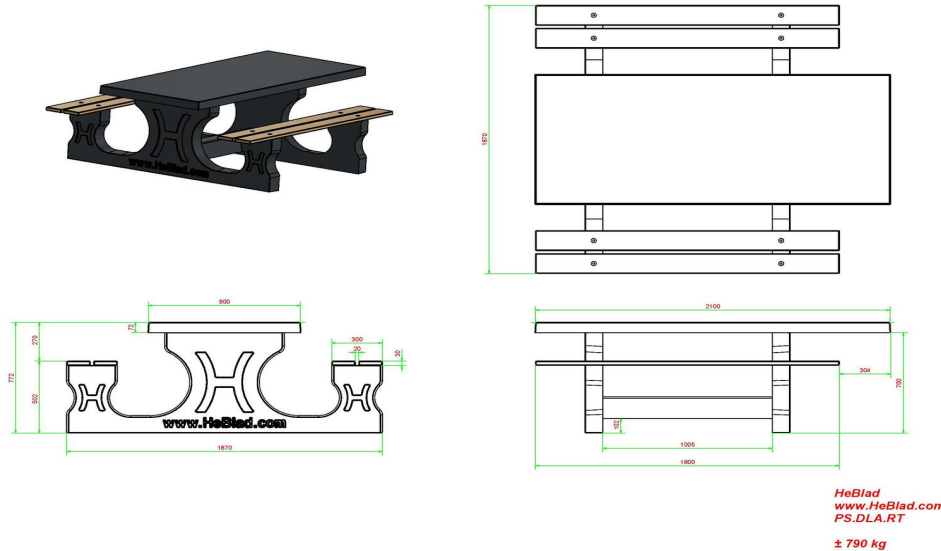

head office address

**HeBlad BV**

Diamantweg 22  
NL - 5527 LC Hapert

and dimensions. The choice of colour is yours!

Combine the picnic set wheelchair accessible

Because HeBlad products are all made from concrete and made in our own factory, the products can be combined very nicely with one another. Feel free to place a ludo table, ping pong table or checkers bench near your picnic table. Your site will only become more beautiful and visitors will not be bored.

## Specifications Concrete Picnic table DeLuxe Anthracite Wheelchair accessible

Product code	PS.DLA.RT	Seat height	50 cm
Colour	Anthracite lacquered, RAL 7016	Material seat	Bamboo
Dimensions (L x W x H)	210 x 187 x 77 cm	Distance legs	111 cm (center to center)
Dimensions tabletop (L x W)	210 x 900 cm	Weight	790 kg
Tabletop thickness	7 cm	Number of seats	7