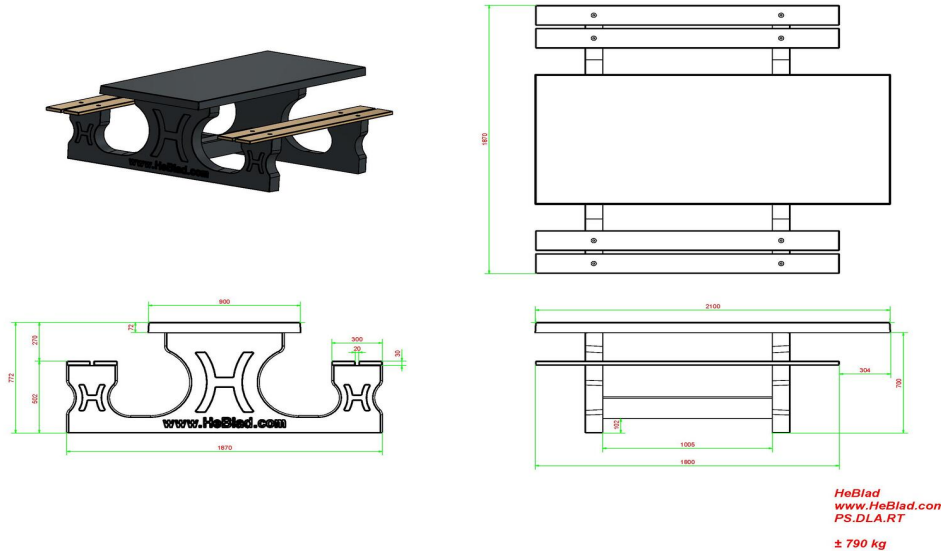

Concrete Picnic table DeLuxe Anthracite Wheelchair accessible

Product code: PS.DLA.RT.

This concrete picnic table is sprayed in anthracite and designed so that a wheelchair user can sit at the table together with their companions. Thus not along side, but quite normal with legs under the table, there is a free space of 60 cm depth by 71 cm height.

Specifications Concrete Picnic table DeLuxe Anthracite Wheelchair accessible

Product code	PS.DLA.RT	Seat height	50 cm
Colour	Anthracite lacquered, RAL 7016	Material seat	Bamboo
Dimensions (L x W x H)	210 x 187 x 77 cm	Distance legs	111 cm (center to center)
Dimensions tabletop (L x W)	210 x 90 cm	Weight	790 kg
Tabletop thickness	7 cm	Number of seats	7