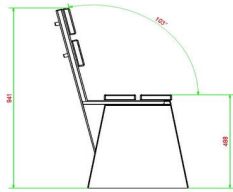

21 January 2025 - Prices subject to change

Our products are delivered from our factory in the Netherlands.

HeBlad
www.HeBlad.com
BB.DLA.ML
gewicht ± 480 KG.

Specifications Concrete bench DeLuxe with backrest Anthracite

Product code	BB.DLA.ML	Material seat	Bamboo
Colour	Anthracite lacquered, RAL 7016	Seating corner	103 degrees
Dimensions (L x W x H)	180 x 45 x 95 cm	Number of seats	4
Seat height	48,5 cm	Weight	630 kg
Dimensions seat	180 x 30 cm		