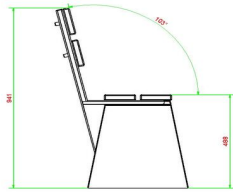

21 December 2024 - Prices subject to change

Our products are delivered from our factory in the Netherlands.

HeBlad
www.HeBlad.com
BB.DLA.ML
gewicht ± 480 KG.

Specifications Concrete bench DeLuxe with backrest Anthracite

Product code	BB.DLA.ML	Material seat	Bamboo
Colour	Anthracite lacquered, RAL 7016	Seating corner	103 degrees
Dimensions (L x W x H)	180 x 45 x 95 cm	Number of seats	4
Seat height	48,5 cm	Weight	630 kg
Dimensions seat	180 x 30 cm		