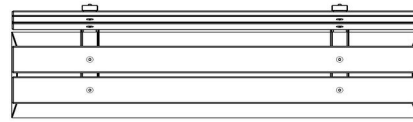

HeBlad
www.HeBlad.com
BB.DLA.ML
gewicht ± 480 KG.

Specifications Concrete bench DeLuxe with backrest Anthracite

| | | | |
|------------------------|--------------------------------|-----------------|-------------|
| Product code | BB.DLA.ML | Material seat | Bamboo |
| Colour | Anthracite lacquered, RAL 7016 | Seating corner | 103 degrees |
| Dimensions (L x W x H) | 180 x 45 x 95 cm | Number of seats | 4 |
| Seat height | 48,5 cm | Weight | 630 kg |
| Dimensions seat | 180 x 30 cm | | |