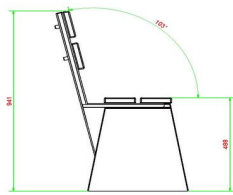

HeBlad
www.HeBlad.com
BB.DLA.ML
gewicht ± 480 KG.

Specifications Concrete bench DeLuxe with backrest Anthracite

| | | | |
|------------------------|--------------------------------|-----------------|-------------|
| Product code | BB.DLA.ML | Material seat | Bamboo |
| Colour | Anthracite lacquered, RAL 7016 | Seating corner | 103 degrees |
| Dimensions (L x W x H) | 180 x 45 x 95 cm | Number of seats | 4 |
| Seat height | 48,5 cm | Weight | 630 kg |
| Dimensions seat | 180 x 30 cm | | |