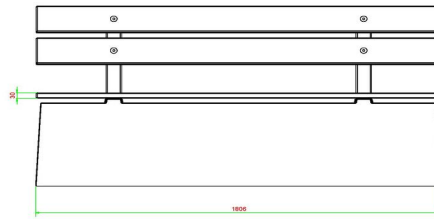

Concrete bench DeLuxe with backrest Anthracite

Product code: BB.DLA.ML

£ 2,025.00 excl. VAT
(£ 2,430.00 incl. VAT)

This bench is equipped with high quality bamboo planks for the seats and the backrest. This bench is sprayed in anthracite.
We sell this bench without backrest and without bottom plate only with a safety warning. The backrest of this bench needs to be placed against a wall in order to avoid the bench to be turned over. Another possibility is to place two benches with their backrests back to back.
In case you want to place a single bench with backrest in e.g.a park, than we advise you to take a bench with bottom plate, which is almost impossible to turn over.

21 January 2025 - Prices subject to change

Our products are delivered from our factory in the Netherlands.

HeBlad
www.HeBlad.com
BB.DLA.ML
gewicht ± 480 KG.

Specifications Concrete bench DeLuxe with backrest Anthracite

Product code	BB.DLA.ML	Material seat	Bamboo
Colour	Anthracite lacquered, RAL 7016	Seating corner	103 degrees
Dimensions (L x W x H)	180 x 45 x 95 cm	Number of seats	4
Seat height	48,5 cm	Weight	630 kg
Dimensions seat	180 x 30 cm		