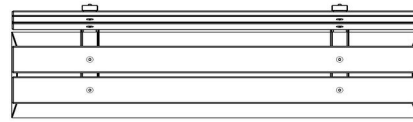

Concrete bench DeLuxe with backrest Anthracite

Product code: BB.DLA.ML

£ 2,025.00 excl. VAT
(£ 2,430.00 incl. VAT)

This bench is equipped with high quality bamboo planks for the seats and the backrest. This bench is sprayed in anthracite.
We sell this bench without backrest and without bottom plate only with a safety warning. The backrest of this bench needs to be placed against a wall in order to avoid the bench to be turned over. Another possibility is to place two benches with their backrests back to back.
In case you want to place a single bench with backrest in e.g.a park, than we advise you to take a bench with bottom plate, which is almost impossible to turn over.

21 January 2025 - Prices subject to change

Our products are delivered from our factory in the Netherlands.

HeBlad
www.HeBlad.com
BB.DLA.ML
gewicht ± 480 KG.

Specifications Concrete bench DeLuxe with backrest Anthracite

Product code	BB.DLA.ML	Material seat	Bamboo
Colour	Anthracite lacquered, RAL 7016	Seating corner	103 degrees
Dimensions (L x W x H)	180 x 45 x 95 cm	Number of seats	4
Seat height	48,5 cm	Weight	630 kg
Dimensions seat	180 x 30 cm		