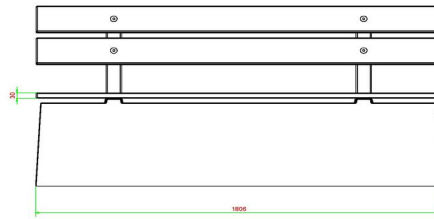

head office address

HeBlad BV

Diamantweg 22
NL - 5527 LC Hapert

Vary the colour with concrete benches

At HeBlad you have a wide choice of benches, game tables and picnic sets. Because most HeBlad products are made of concrete, you can choose from the colours natural concrete, anthracite concrete and anthracite lacquered. Both concrete colours are cast from one piece of concrete so that the colour is retained, even if minor damage occurs.

HeBlad
www.HeBlad.com
BB.DLA.ML
gewicht ± 480 KG.

Specifications Concrete bench DeLuxe with backrest Anthracite

| | | | |
|------------------------|--------------------------------|-----------------|-------------|
| Product code | BB.DLA.ML | Material seat | Bamboo |
| Colour | Anthracite lacquered, RAL 7016 | Seating corner | 103 degrees |
| Dimensions (L x W x H) | 180 x 45 x 95 cm | Number of seats | 4 |
| Seat height | 48,5 cm | Weight | 630 kg |
| Dimensions seat | 180 x 30 cm | | |