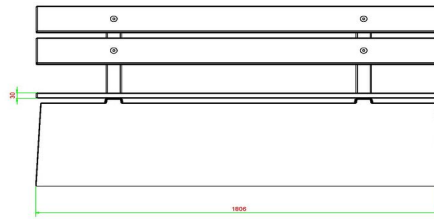

HeBlad
www.HeBlad.com
BB.DLA.ML
gewicht ± 480 KG.

Specifications Concrete bench DeLuxe with backrest Anthracite

Product code	BB.DLA.ML	Material seat	Bamboo
Colour	Anthracite lacquered, RAL 7016	Seating corner	103 degrees
Dimensions (L x W x H)	180 x 45 x 95 cm	Number of seats	4
Seat height	48,5 cm	Weight	630 kg
Dimensions seat	180 x 30 cm