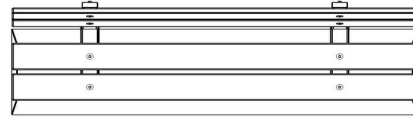

Concrete bench DeLuxe with backrest Anthracite

Product code: BB.DLA.ML

£ 2,025.00 excl. VAT
(£ 2,430.00 incl. VAT)

This bench is equipped with high quality bamboo planks for the seats and the backrest. This bench is sprayed in anthracite.
We sell this bench without backrest and without bottom plate only with a safety warning. The backrest of this bench needs to be placed against a wall in order to avoid the bench to be turned over. Another possibility is to place two benches with their backrests back to back.
In case you want to place a single bench with backrest in e.g.a park, than we advise you to take a bench with bottom plate, which is almost impossible to turn over.

21 December 2024 - Prices subject to change

Our products are delivered from our factory in the Netherlands.

HeBlad
www.HeBlad.com
BB.DLA.ML
gewicht ± 480 KG.

Specifications Concrete bench DeLuxe with backrest Anthracite

Product code	BB.DLA.ML	Material seat	Bamboo
Colour	Anthracite lacquered, RAL 7016	Seating corner	103 degrees
Dimensions (L x W x H)	180 x 45 x 95 cm	Number of seats	4
Seat height	48,5 cm	Weight	630 kg
Dimensions seat	180 x 30 cm		