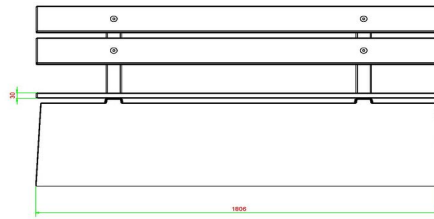

Concrete bench DeLuxe with backrest Anthracite

Product code: BB.DLA.ML

£ 2,025.00 excl. VAT
(£ 2,430.00 incl. VAT)

This bench is equipped with high quality bamboo planks for the seats and the backrest. This bench is sprayed in anthracite.
We sell this bench without backrest and without bottom plate only with a safety warning. The backrest of this bench needs to be placed against a wall in order to avoid the bench to be turned over. Another possibility is to place two benches with their backrests back to back.
In case you want to place a single bench with backrest in e.g.a park, than we advise you to take a bench with bottom plate, which is almost impossible to turn over.

21 December 2024 - Prices subject to change

Our products are delivered from our factory in the Netherlands.

HeBlad
www.HeBlad.com
BB.DLA.ML
gewicht ± 480 KG.

Specifications Concrete bench DeLuxe with backrest Anthracite

Product code	BB.DLA.ML	Material seat	Bamboo
Colour	Anthracite lacquered, RAL 7016	Seating corner	103 degrees
Dimensions (L x W x H)	180 x 45 x 95 cm	Number of seats	4
Seat height	48,5 cm	Weight	630 kg
Dimensions seat	180 x 30 cm		