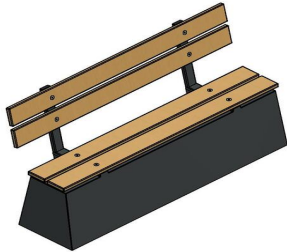

Concrete bench DeLuxe with backrest Anthracite

Product code: BB.DLA.ML

£ 2,025.00 excl. VAT
(£ 2,430.00 incl. VAT)

This bench is equipped with high quality bamboo planks for the seats and the backrest. This bench is sprayed in anthracite.
We sell this bench without backrest and without bottom plate only with a safety warning. The backrest of this bench needs to be placed against a wall in order to avoid the bench to be turned over. Another possibility is to place two benches with their backrests back to back.
In case you want to place a single bench with backrest in e.g.a park, than we advise you to take a bench with bottom plate, which is almost impossible to turn over.

21 January 2025 - Prices subject to change

Our products are delivered from our factory in the Netherlands.

HeBlad
www.HeBlad.com
BB.DLA.ML
gewicht ± 480 KG.

Specifications Concrete bench DeLuxe with backrest Anthracite

Product code	BB.DLA.ML	Material seat	Bamboo
Colour	Anthracite lacquered, RAL 7016	Seating corner	103 degrees
Dimensions (L x W x H)	180 x 45 x 95 cm	Number of seats	4
Seat height	48,5 cm	Weight	630 kg
Dimensions seat	180 x 30 cm		