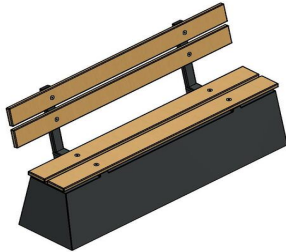

HeBlad
www.HeBlad.com
BB.DLA.ML
gewicht ± 480 KG.

Specifications Concrete bench DeLuxe with backrest Anthracite

Product code	BB.DLA.ML	Material seat	Bamboo
Colour	Anthracite lacquered, RAL 7016	Seating corner	103 degrees
Dimensions (L x W x H)	180 x 45 x 95 cm	Number of seats	4
Seat height	48,5 cm	Weight	630 kg
Dimensions seat	180 x 30 cm