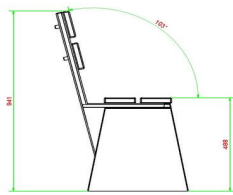

HeBlad
www.HeBlad.com
BB.DLA.ML
gewicht ± 480 KG.

Specifications Concrete bench DeLuxe with backrest Anthracite

Product code	BB.DLA.ML	Material seat	Bamboo
Colour	Anthracite lacquered, RAL 7016	Seating corner	103 degrees
Dimensions (L x W x H)	180 x 45 x 95 cm	Number of seats	4
Seat height	48,5 cm	Weight	630 kg
Dimensions seat	180 x 30 cm