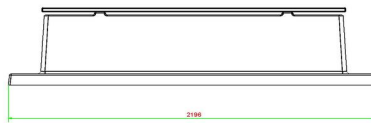

HeBlad
www.HeBlad.com
BB.DL.OP.ZL
gewicht ± 1200 KG.

Specifications Bench DeLuxe with bottom plate without backrest Natural Concrete

Product code	BB.DL.OP.ZL	Material seat	Bamboo
Colour	Natural concrete	Number of seats	4
Dimensions (L x W x H)	219,5 x 119 x 56,5 cm	Dimensions base plate (L x W x H)	1800 x 119 x 8 cm
Seat height	45 cm	Finishing base plate	Smooth concrete
Dimensions seat	180 x 30 cm	Weight	1200 kg