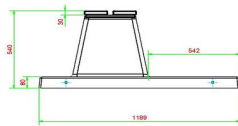

Bench DeLuxe with bottom plate without backrest
Natural Concrete

Product code: BB.DL.OP.ZL

This bench in natural concrete colour and provided with bamboo planks it offers a relaxed seat. The bench is manufactured with a bottom plate, that means moulded in one piece. This design has NO backrest.

22 December 2024 - Prices subject to change

Our products are delivered from our factory in the Netherlands.

HeBlad
www.HeBlad.com
BB.DL.OP.ZL
gewicht ± 1200 KG.

Specifications Bench DeLuxe with bottom plate without backrest Natural Concrete

Product code	BB.DL.OP.ZL	Material seat	Bamboo
Colour	Natural concrete	Number of seats	4
Dimensions (L x W x H)	219,5 x 119 x 56,5 cm	Dimensions base plate (L x W x H)	1800 x 119 x 8 cm
Seat height	45 cm	Finishing base plate	Smooth concrete
Dimensions seat	180 x 30 cm	Weight	1200 kg