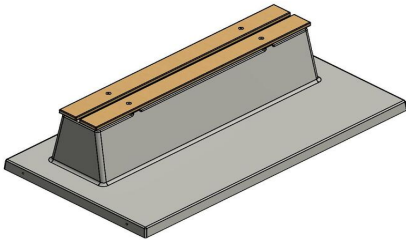

Bench DeLuxe with bottom plate without backrest
Natural Concrete

Product code: BB.DL.OP.ZL

This bench in natural concrete colour and provided with bamboo planks it offers a relaxed seat. The bench is manufactured with a bottom plate, that means moulded in one piece. This design has NO backrest.

Always a tidy place to relax as no grass can grow underneath. As well as this, the place in front of the bench will never be wet or muddy because of the "integrated" solid underground.

£ 1,900.00 excl. VAT
(£ 2,280.00 incl. VAT)

22 December 2024 - Prices subject to change

Our products are delivered from our factory in the Netherlands.

HeBlad
www.HeBlad.com
BB.DL.OP.ZL
gewicht ± 1200 KG.

Specifications Bench DeLuxe with bottom plate without backrest Natural Concrete

Product code	BB.DL.OP.ZL	Material seat	Bamboo
Colour	Natural concrete	Number of seats	4
Dimensions (L x W x H)	219,5 x 119 x 56,5 cm	Dimensions base plate (L x W x H)	1800 x 119 x 8 cm
Seat height	45 cm	Finishing base plate	Smooth concrete
Dimensions seat	180 x 30 cm	Weight	1200 kg