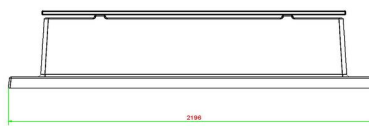

Bench DeLuxe with bottom plate without backrest
Natural Concrete

Product code: BB.DL.OP.ZL

This bench in natural concrete colour and provided with bamboo planks it offers a relaxed seat. The bench is manufactured with a bottom plate, that means moulded in one piece. This design has NO backrest.

22 December 2024 - Prices subject to change

Our products are delivered from our factory in the Netherlands.

HeBlad
www.HeBlad.com
BB.DL.OP.ZL
gewicht ± 1200 KG.

Specifications Bench DeLuxe with bottom plate without backrest Natural Concrete

Product code	BB.DL.OP.ZL	Material seat	Bamboo
Colour	Natural concrete	Number of seats	4
Dimensions (L x W x H)	219,5 x 119 x 56,5 cm	Dimensions base plate (L x W x H)	1800 x 119 x 8 cm
Seat height	45 cm	Finishing base plate	Smooth concrete
Dimensions seat	180 x 30 cm	Weight	1200 kg