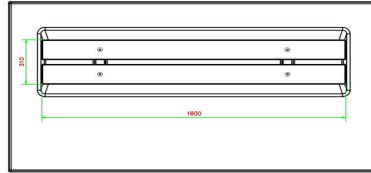

HeBlad
www.HeBlad.com
BB.DL.OP.ZL
gewicht ± 1200 KG.

Specifications Bench DeLuxe with bottom plate without backrest Natural Concrete

Product code	BB.DL.OP.ZL	Material seat	Bamboo
Colour	Natural concrete	Number of seats	4
Dimensions (L x W x H)	219,5 x 119 x 56,5 cm	Dimensions base plate (L x W x H)	1800 x 119 x 8 cm
Seat height	45 cm	Finishing base plate	Smooth concrete
Dimensions seat	180 x 30 cm	Weight	1200 kg