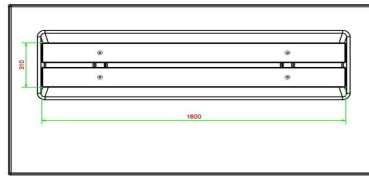

Bench DeLuxe with bottom plate without backrest
Natural Concrete

Product code: BB.DL.OP.ZL

This bench in natural concrete colour and provided with bamboo planks it offers a relaxed seat. The bench is manufactured with a bottom plate, that means moulded in one piece. This design has NO backrest.

22 December 2024 - Prices subject to change

Our products are delivered from our factory in the Netherlands.

HeBlad
www.HeBlad.com
BB.DL.OP.ZL
gewicht ± 1200 KG.

Specifications Bench DeLuxe with bottom plate without backrest Natural Concrete

Product code	BB.DL.OP.ZL	Material seat	Bamboo
Colour	Natural concrete	Number of seats	4
Dimensions (L x W x H)	219,5 x 119 x 56,5 cm	Dimensions base plate (L x W x H)	1800 x 119 x 8 cm
Seat height	45 cm	Finishing base plate	Smooth concrete
Dimensions seat	180 x 30 cm	Weight	1200 kg