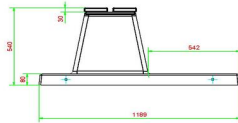

HeBlad
www.HeBlad.com
BB.DL.OP.ZL
gewicht ± 1200 KG.

Specifications Bench DeLuxe with bottom plate without backrest Natural Concrete

Product code	BB.DL.OP.ZL	Material seat	Bamboo
Colour	Natural concrete	Number of seats	4
Dimensions (L x W x H)	219,5 x 119 x 56,5 cm	Dimensions base plate (L x W x H)	1800 x 119 x 8 cm
Seat height	45 cm	Finishing base plate	Smooth concrete
Dimensions seat	180 x 30 cm	Weight	1200 kg