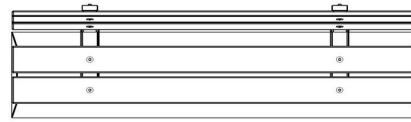

HeBlad
www.HeBlad.com
BB.DL.ML
gewicht ± 480 KG.

Specifications Bench DeLuxe with backrest Natural Concrete

Product code	BB.DL.ML	Material seat	Bamboo
Colour	Natural concrete	Seating corner	103 degrees
Dimensions (L x W x H)	180 x 45 x 95 cm	Number of seats	4
Seat height	48,5 cm	Weight	630 kg
Dimensions seat	180 x 30 cm