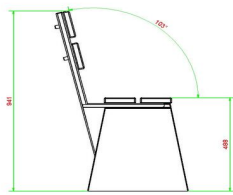

HeBlad
www.HeBlad.com
BB.DL.ML
gewicht ± 480 KG.

Specifications Bench DeLuxe with backrest Natural Concrete

Product code	BB.DL.ML	Material seat	Bamboo
Colour	Natural concrete	Seating corner	103 degrees
Dimensions (L x W x H)	180 x 45 x 95 cm	Number of seats	4
Seat height	48,5 cm	Weight	630 kg
Dimensions seat	180 x 30 cm