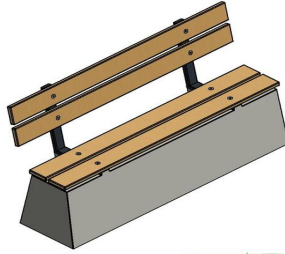

Bench DeLuxe with backrest Natural Concrete

Product code: BB.DL.ML

£ 1,925.00 excl. VAT
(£ 2,310.00 incl. VAT)

This bench is equipped with high quality bamboo planks for the seating and backrest. This bench in the colour of natural concrete.

We sell this bench with a backrest and without bottom plate only with a safety warning. The backrest of this bench needs to be placed against a wall in order to avoid the bench to be turned over. Another possibility is to place two benches with their backrests back to back.

In case you want to place a single bench with backrest in e.g. park, than we advise you to take our bench with bottom plate, which is almost impossible to turn over.

21 December 2024 - Prices subject to change

Our products are delivered from our factory in the Netherlands.

HeBlad
www.HeBlad.com
BB.DL.ML
gewicht ± 480 KG.

Specifications Bench DeLuxe with backrest Natural Concrete

Product code	BB.DL.ML	Material seat	Bamboo
Colour	Natural concrete	Seating corner	103 degrees
Dimensions (L x W x H)	180 x 45 x 95 cm	Number of seats	4
Seat height	48,5 cm	Weight	630 kg
Dimensions seat	180 x 30 cm		