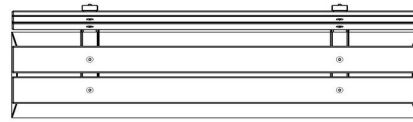

HeBlad
www.HeBlad.com
BB.DL.ML
gewicht ± 480 KG.

Specifications Bench DeLuxe with backrest Natural Concrete

Product code	BB.DL.ML	Material seat	Bamboo
Colour	Natural concrete	Seating corner	103 degrees
Dimensions (L x W x H)	180 x 45 x 95 cm	Number of seats	4
Seat height	48,5 cm	Weight	630 kg
Dimensions seat	180 x 30 cm