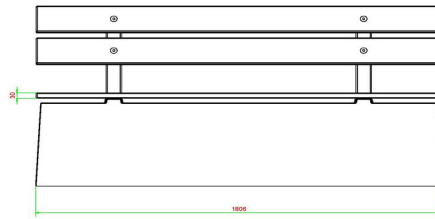

HeBlad
www.HeBlad.com
BB.DL.ML
gewicht ± 480 KG.

Specifications Bench DeLuxe with backrest Natural Concrete

Product code	BB.DL.ML	Material seat	Bamboo
Colour	Natural concrete	Seating corner	103 degrees
Dimensions (L x W x H)	180 x 45 x 95 cm	Number of seats	4
Seat height	48,5 cm	Weight	630 kg
Dimensions seat	180 x 30 cm