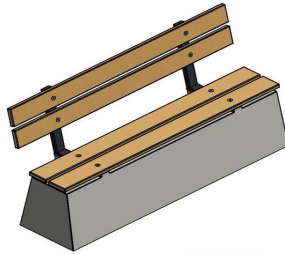

HeBlad
www.HeBlad.com
BB.DL.ML
gewicht ± 480 KG.

Specifications Bench DeLuxe with backrest Natural Concrete

Product code	BB.DL.ML	Material seat	Bamboo
Colour	Natural concrete	Seating corner	103 degrees
Dimensions (L x W x H)	180 x 45 x 95 cm	Number of seats	4
Seat height	48,5 cm	Weight	630 kg
Dimensions seat	180 x 30 cm