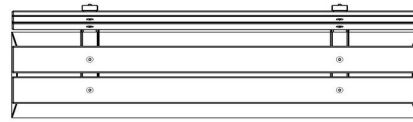

Our products are delivered from our factory in the Netherlands.

HeBlad
www.HeBlad.com
BB.DL.ML
gewicht ± 480 KG.

Specifications Bench DeLuxe with backrest Natural Concrete

Product code	BB.DL.ML	Material seat	Bamboo
Colour	Natural concrete	Seating corner	103 degrees
Dimensions (L x W x H)	180 x 45 x 95 cm	Number of seats	4
Seat height	48,5 cm	Weight	630 kg
Dimensions seat	180 x 30 cm		