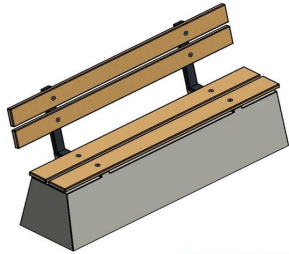

HeBlad
www.HeBlad.com
BB.DL.ML
gewicht ± 480 KG.

Specifications Bench DeLuxe with backrest Natural Concrete

Product code	BB.DL.ML	Material seat	Bamboo
Colour	Natural concrete	Seating corner	103 degrees
Dimensions (L x W x H)	180 x 45 x 95 cm	Number of seats	4
Seat height	48,5 cm	Weight	630 kg
Dimensions seat	180 x 30 cm