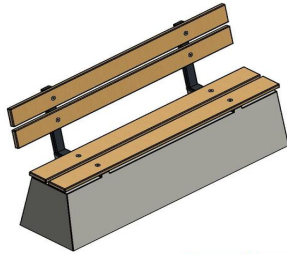

HeBlad
www.HeBlad.com
BB.DL.ML
gewicht ± 480 KG.

Specifications Bench DeLuxe with backrest Natural Concrete

Product code	BB.DL.ML	Material seat	Bamboo
Colour	Natural concrete	Seating corner	103 degrees
Dimensions (L x W x H)	180 x 45 x 95 cm	Number of seats	4
Seat height	48,5 cm	Weight	630 kg
Dimensions seat	180 x 30 cm