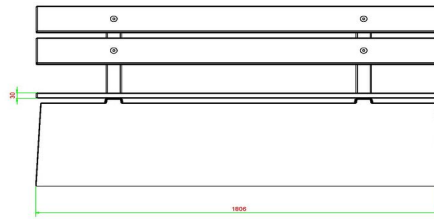

Bench DeLuxe with backrest Natural Concrete

Product code: BB.DL.ML

£ 1,925.00 excl. VAT
(£ 2,310.00 incl. VAT)

This bench is equipped with high quality bamboo planks for the seating and backrest. This bench in the colour of natural concrete.

We sell this bench with a backrest and without bottom plate only with a safety warning. The backrest of this bench needs to be placed against a wall in order to avoid the bench to be turned over. Another possibility is to place two benches with their backrests back to back.

Our products are delivered from our factory in the Netherlands.

HeBlad
www.HeBlad.com
BB.DL.ML
gewicht ± 480 KG.

Specifications Bench DeLuxe with backrest Natural Concrete

Product code	BB.DL.ML	Material seat	Bamboo
Colour	Natural concrete	Seating corner	103 degrees
Dimensions (L x W x H)	180 x 45 x 95 cm	Number of seats	4
Seat height	48,5 cm	Weight	630 kg
Dimensions seat	180 x 30 cm		