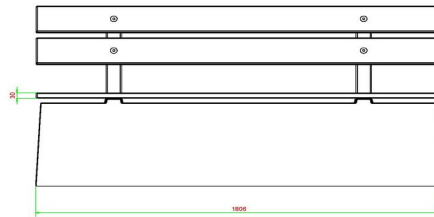

HeBlad
www.HeBlad.com
BB.DL.ML
gewicht ± 480 KG.

Specifications Bench DeLuxe with backrest Natural Concrete

Product code	BB.DL.ML	Material seat	Bamboo
Colour	Natural concrete	Seating corner	103 degrees
Dimensions (L x W x H)	180 x 45 x 95 cm	Number of seats	4
Seat height	48,5 cm	Weight	630 kg
Dimensions seat	180 x 30 cm