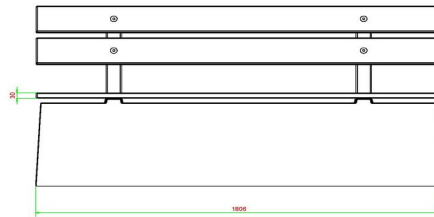

Our products are delivered from our factory in the Netherlands.

HeBlad
www.HeBlad.com
BB.DL.ML
gewicht ± 480 KG.

Specifications Bench DeLuxe with backrest Natural Concrete

Product code	BB.DL.ML	Material seat	Bamboo
Colour	Natural concrete	Seating corner	103 degrees
Dimensions (L x W x H)	180 x 45 x 95 cm	Number of seats	4
Seat height	48,5 cm	Weight	630 kg
Dimensions seat	180 x 30 cm		