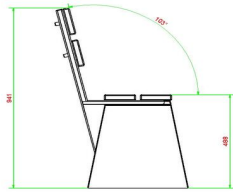

We sell this bench with a backrest and without bottom plate only with a safety warning. The backrest of this bench needs to be placed against a wall in order to avoid the bench to be turned over. Another possibility is to place two benches with their backrests back to back.

Our products are delivered from our factory in the Netherlands.

HeBlad
www.HeBlad.com
BB.DL.ML
gewicht ± 480 KG.

Specifications Bench DeLuxe with backrest Natural Concrete

Product code	BB.DL.ML	Material seat	Bamboo
Colour	Natural concrete	Seating corner	103 degrees
Dimensions (L x W x H)	180 x 45 x 95 cm	Number of seats	4
Seat height	48,5 cm	Weight	630 kg
Dimensions seat	180 x 30 cm		