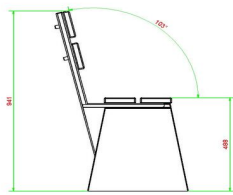

Our products are delivered from our factory in the Netherlands.

HeBlad
www.HeBlad.com
BB.DL.ML
gewicht ± 480 KG.

Specifications Bench DeLuxe with backrest Natural Concrete

Product code	BB.DL.ML	Material seat	Bamboo
Colour	Natural concrete	Seating corner	103 degrees
Dimensions (L x W x H)	180 x 45 x 95 cm	Number of seats	4
Seat height	48,5 cm	Weight	630 kg
Dimensions seat	180 x 30 cm		