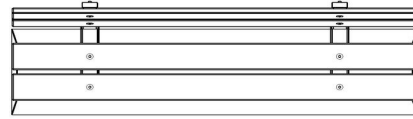

Bench DeLuxe with backrest Natural Concrete

Product code: BB.DL.ML

£ 1,925.00 excl. VAT
(£ 2,310.00 incl. VAT)

This bench is equipped with high quality bamboo planks for the seating and backrest. This bench in the colour of natural concrete.

We sell this bench with a backrest and without bottom plate only with a safety warning. The backrest of this bench needs to be placed against a wall in order to avoid the bench to be turned over. Another possibility is to place two benches with their backrests back to back.

Our products are delivered from our factory in the Netherlands.

HeBlad
www.HeBlad.com
BB.DL.ML
gewicht ± 480 KG.

Specifications Bench DeLuxe with backrest Natural Concrete

Product code	BB.DL.ML	Material seat	Bamboo
Colour	Natural concrete	Seating corner	103 degrees
Dimensions (L x W x H)	180 x 45 x 95 cm	Number of seats	4
Seat height	48,5 cm	Weight	630 kg
Dimensions seat	180 x 30 cm		