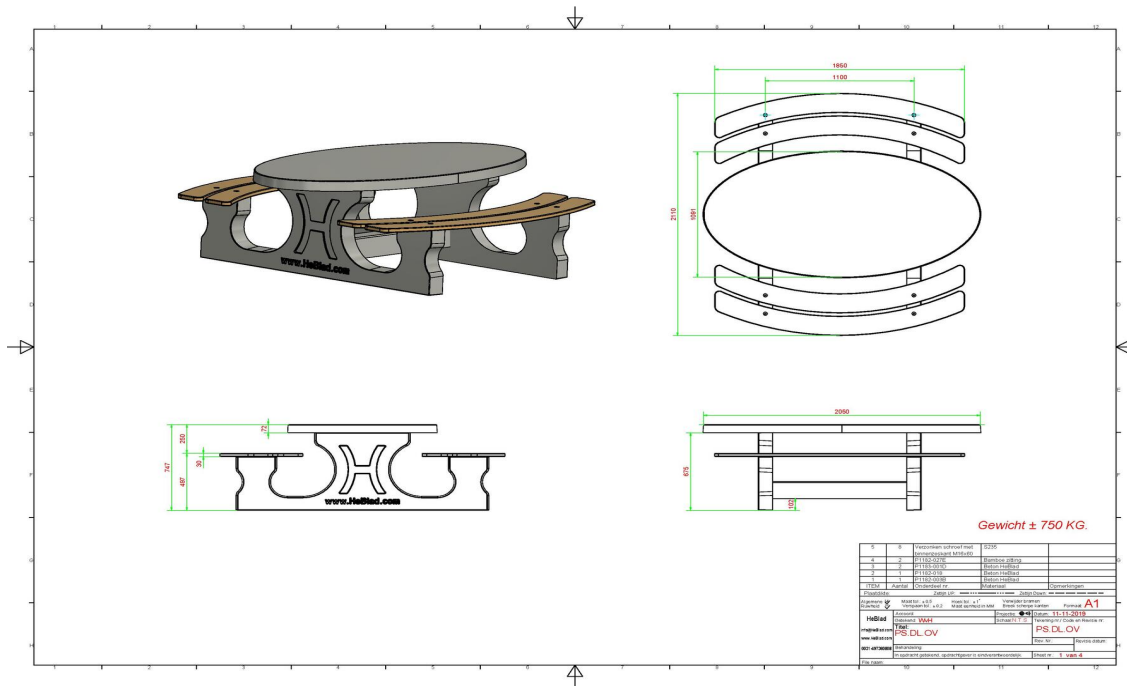

Installing the DeLuxe oval picnic set

The dimensions of this picnic set are 211 x 205 x 75 cm in total. How much free space do you need to place the table? Take into account sufficient space around the set to be able to move, but also to be able to place the picnic set on your property. If you are unsure whether you have enough space, please read the delivery conditions or contact us. We can tell you whether our truck with a crane can reach your site to install the set.

head office address

**HeBlad BV**

Diamantweg 22  
NL - 5527 LC Hapert

For extra strength on the surface, it is advisable to use a base plate. This helps with the stability of the set, but it also helps you make mowing the lawn around the set easier. The base plate is placed at cutting height, so annoying weeds under the table can't grow and the location of the picnic set always looks neat. The base plate is made of the same sturdy concrete as the picnic set and has exactly the right size. The base plate is available separately.

## Specifications Picnic table DeLuxe Oval Natural Concrete

Product code	PS.DL.OV	Seat height	50 cm
Colour	Natural concrete	Material seat	Bamboo
Dimensions (L x W x H)	211 x 205 x 75 cm	Distance legs	110 cm (center to center)
Dimensions tabletop (L x W)	205 x 110 cm	Weight	750 kg
Tabletop thickness	7 cm	Number of seats	8