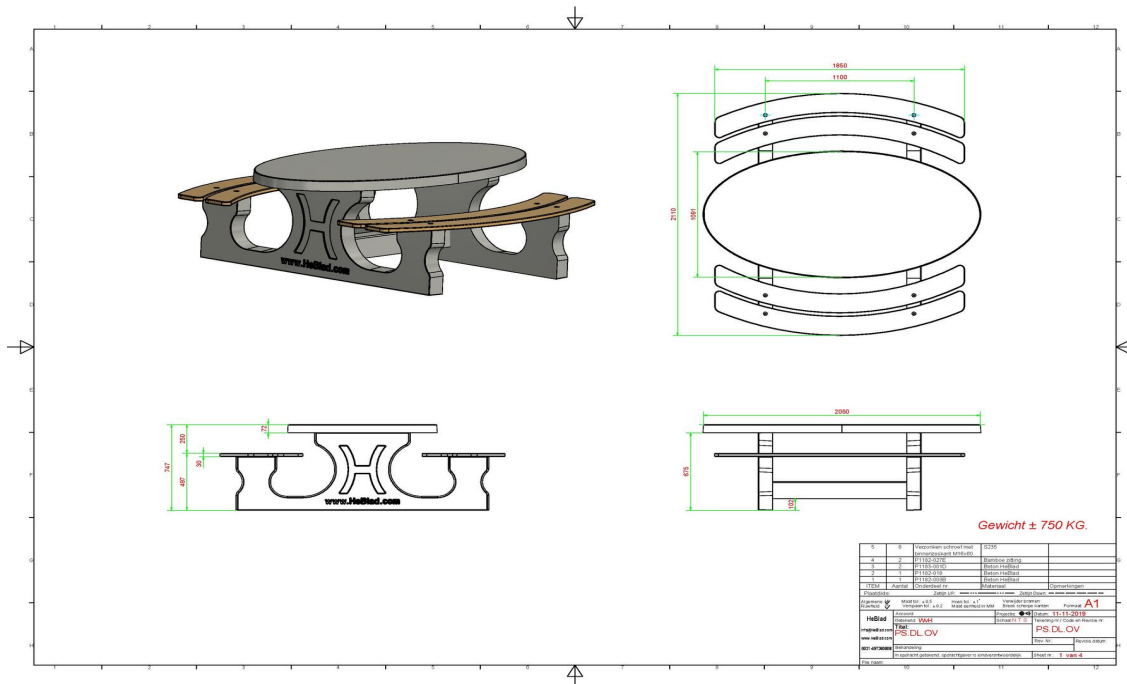

Installing the DeLuxe oval picnic set

The dimensions of this picnic set are 211 x 205 x 75 cm in total. How much free space do you need to place the table? Take into account sufficient space around the set to be able to move, but also to be able to place the picnic set on your property. If you are unsure whether you have enough space, please read the delivery conditions or contact us. We can tell you whether our truck with crane can reach your site to install the set.

head office address

HeBlad BV

Diamantweg 22
NL - 5527 LC Hapert

For extra strength on the surface, it is advisable to use a base plate. This helps with the stability of the set, but it also helps you make mowing the lawn around the set easier. The base plate is placed at cutting height, so annoying weeds under the table can't grow and the location of the picnic set always looks neat. The base plate is made of the same sturdy concrete as the picnic set and has exactly the right size. The base plate is available separately.

Specifications Picnic table DeLuxe Oval Natural Concrete

| | | | |
|-----------------------------|-------------------|-----------------|---------------------------|
| Product code | PS.DL.OV | Seat height | 50 cm |
| Colour | Natural concrete | Material seat | Bamboo |
| Dimensions (L x W x H) | 211 x 205 x 75 cm | Distance legs | 110 cm (center to center) |
| Dimensions tabletop (L x W) | 205 x 110 cm | Weight | 750 kg |
| Tabletop thickness | 7 cm | Number of seats | 8 |