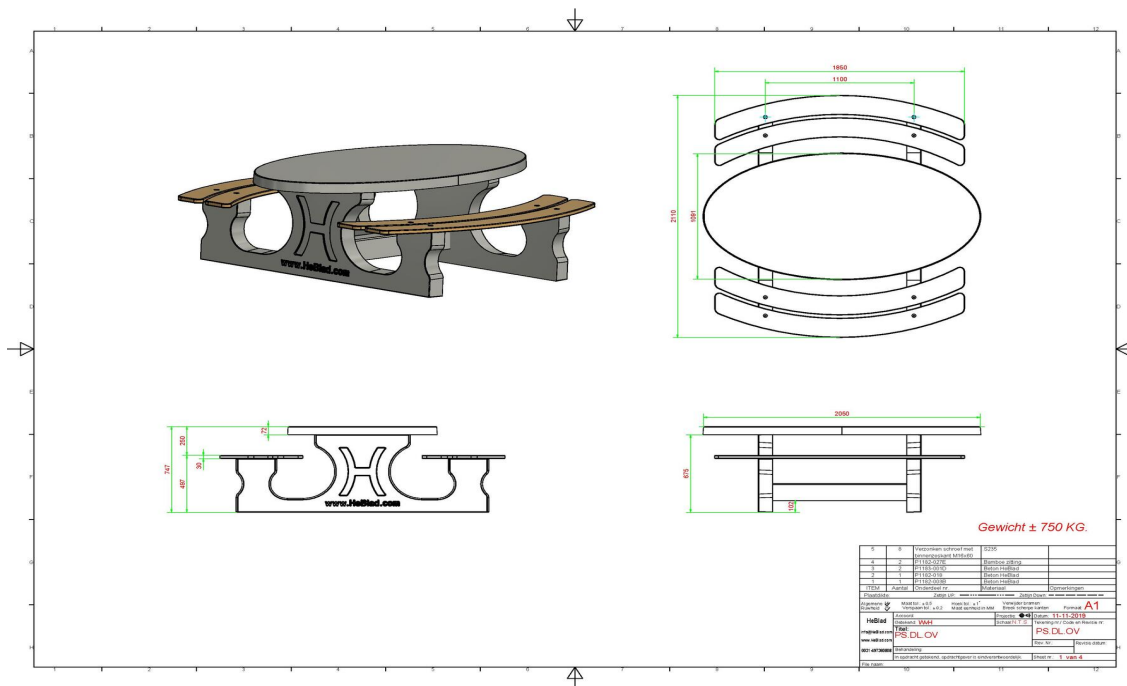

Picnic table DeLuxe Oval Natural Concrete

Product code: PS.DL.OV

£ 2,750.00 excl. VAT
(£ 3,300.00 incl. VAT)

We are very proud of our newest product, a picnic table in a beautiful oval design. This picnic table is furnished with bamboo planks of very high quality. These planks are “blind” secured, thus almost impossible to remove. Due to the beautiful design this picnic table is a delight for the eye. The first tables of this kind, by the way, have already been delivered in to the Caribbean.

22 December 2024 - Prices subject to change

Our products are delivered from our factory in the Netherlands.

Specifications Picnic table DeLuxe Oval Natural Concrete

Product code	PS.DL.OV	Seat height	50 cm
Colour	Natural concrete	Material seat	Bamboo
Dimensions (L x W x H)	211 x 205 x 75 cm	Distance legs	110 cm (center to center)
Dimensions tabletop (L x W)	205 x 110 cm	Weight	750 kg
Tabletop thickness	7 cm	Number of seats	8

Related products 75 cm

PS.DLAB.OV

PS.DLA.OV

PS.ST

OP.PS

PS.DL.RT

Our products are delivered from our factory in the Netherlands.