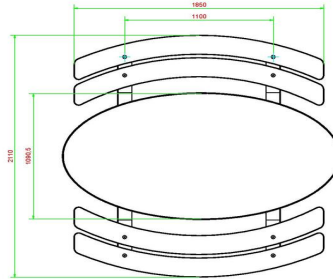

HeBlad
www.HeBlad.com
PS.DLA.OV
± 750 KG.

Specifications Concrete Picnic table DeLuxe Oval Anthracite

Product code	PS.DLA.OV	Seat height	50 cm
Colour	Anthracite lacquered, RAL 7016	Material seat	Bamboo
Dimensions (L x W x H)	211 x 205 x 75 cm	Distance legs	110 cm (center to center)
Dimensions tabletop (L x W)	205 x 110 cm	Weight	750 kg
Tabletop thickness	7 cm	Number of seats	8