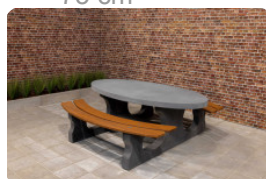

PS.DLAB.OV