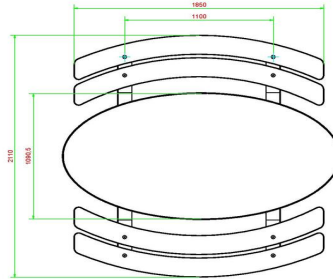

head office address

HeBlad BV

Diamantweg 22
NL - 5527 LC Hapert

you have a unique picnic set with a beautiful appearance on your site.

Other models of picnic sets from HeBlad

Picnic sets are available from us in many different designs, both in shape and colour as well as in size and design. In the anthracite lacquered series you can choose from the picnic set standard anthracite, DeLuxe anthracite, standard anthracite oval, DeLuxe anthracite oval, DeLuxe anthracite wheelchair accessible, standard anthracite wheelchair accessible and standard XL anthracite and even more. This same offer also applies to the natural concrete versions and anthracite concrete picnic sets. On the picnic sets page you have a clear view of all types of picnic sets that we offer. If you have any questions about this, please contact us.

Our products are delivered from our factory in the Netherlands.

HeBlad
www.HeBlad.com
PS.DLA.OV
± 750 KG.

Specifications Concrete Picnic table DeLuxe Oval Anthracite

Product code	PS.DLA.OV	Seat height	50 cm
Colour	Anthracite lacquered, RAL 7016	Material seat	Bamboo
Dimensions (L x W x H)	211 x 205 x 75 cm	Distance legs	110 cm (center to center)
Dimensions tabletop (L x W)	205 x 110 cm	Weight	750 kg
Tabletop thickness	7 cm	Number of seats	8