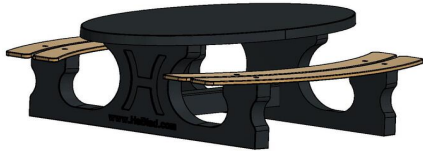

head office address

HeBlad BV

Diamantweg 22
NL - 5527 LC Hapert

you have a unique picnic set with a beautiful appearance on your site.

Other models of picnic sets from HeBlad

Picnic sets are available from us in many different designs, both in shape and colour as well as in size and design. In the anthracite lacquered series you can choose from the picnic set standard anthracite, DeLuxe anthracite, standard anthracite oval, DeLuxe anthracite oval, DeLuxe anthracite wheelchair accessible, standard anthracite wheelchair accessible and standard XL anthracite and even more. This same offer also applies to the natural concrete versions and anthracite concrete picnic sets. On the picnic sets page you have a clear view of all types of picnic sets that we offer. If you have any questions about this, please contact us.

Our products are delivered from our factory in the Netherlands.

HeBlad
www.HeBlad.com
PS.DLA.OV
± 750 KG.

Specifications Concrete Picnic table DeLuxe Oval Anthracite

Product code	PS.DLA.OV	Seat height	50 cm
Colour	Anthracite lacquered, RAL 7016	Material seat	Bamboo
Dimensions (L x W x H)	211 x 205 x 75 cm	Distance legs	110 cm (center to center)
Dimensions tabletop (L x W)	205 x 110 cm	Weight	750 kg
Tabletop thickness	7 cm	Number of seats	8