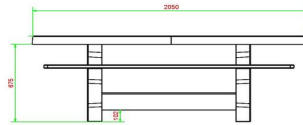

HeBlad
www.HeBlad.com
PS.DLA.OV
± 750 KG.

Specifications Concrete Picnic table DeLuxe Oval Anthracite

Product code	PS.DLA.OV	Seat height	50 cm
Colour	Anthracite lacquered, RAL 7016	Material seat	Bamboo
Dimensions (L x W x H)	211 x 205 x 75 cm	Distance legs	110 cm (center to center)
Dimensions tabletop (L x W)	205 x 110 cm	Weight	750 kg
Tabletop thickness	7 cm	Number of seats	8