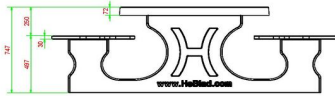

Our products are delivered from our factory in the Netherlands.

HeBlad
www.HeBlad.com
PS.DLA.OV
± 750 KG.

Specifications Concrete Picnic table DeLuxe Oval Anthracite

Product code	PS.DLA.OV	Seat height	50 cm
Colour	Anthracite lacquered, RAL 7016	Material seat	Bamboo
Dimensions (L x W x H)	211 x 205 x 75 cm	Distance legs	110 cm (center to center)
Dimensions tabletop (L x W)	205 x 110 cm	Weight	750 kg
Tabletop thickness	7 cm	Number of seats	8