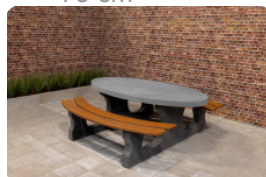

PS.DLAB.OV