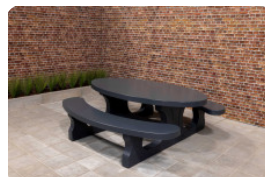

HeBlad
www.HeBlad.com
PS.DLA.OV
± 750 KG.

Specifications Concrete Picnic table DeLuxe Oval Anthracite

Product code	PS.DLA.OV	Seat height	50 cm
Colour	Anthracite lacquered, RAL 7016	Material seat	Bamboo
Dimensions (L x W x H)	211 x 205 x 75 cm	Distance legs	110 cm (center to center)
Dimensions tabletop (L x W)	205 x 110 cm	Weight	750 kg
Tabletop thickness	7 cm	Number of seats	8

Related products

PS.STA.OV

Our products are delivered from our factory in the Netherlands.