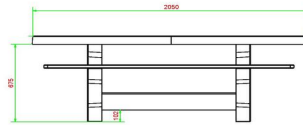

Our products are delivered from our factory in the Netherlands.

HeBlad
www.HeBlad.com
PS.DLA.OV
± 750 KG.

Specifications Concrete Picnic table DeLuxe Oval Anthracite

Product code	PS.DLA.OV	Seat height	50 cm
Colour	Anthracite lacquered, RAL 7016	Material seat	Bamboo
Dimensions (L x W x H)	211 x 205 x 75 cm	Distance legs	110 cm (center to center)
Dimensions tabletop (L x W)	205 x 110 cm	Weight	750 kg
Tabletop thickness	7 cm	Number of seats	8