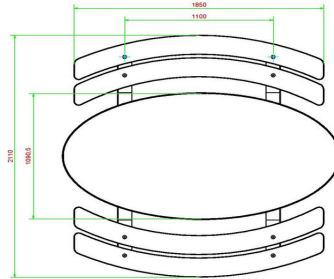

Our products are delivered from our factory in the Netherlands.

HeBlad
www.HeBlad.com
PS.DLA.OV
± 750 KG.

Specifications Concrete Picnic table DeLuxe Oval Anthracite

Product code	PS.DLA.OV	Seat height	50 cm
Colour	Anthracite lacquered, RAL 7016	Material seat	Bamboo
Dimensions (L x W x H)	211 x 205 x 75 cm	Distance legs	110 cm (center to center)
Dimensions tabletop (L x W)	205 x 110 cm	Weight	750 kg
Tabletop thickness	7 cm	Number of seats	8