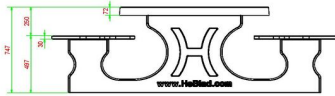

head office address

HeBlad BV

Diamantweg 22
NL - 5527 LC Hapert

you have a unique picnic set with a beautiful appearance on your site.

Other models of picnic sets from HeBlad

Picnic sets are available from us in many different designs, both in shape and colour as well as in size and design. In the anthracite lacquered series you can choose from the picnic set standard anthracite, DeLuxe anthracite, standard anthracite oval, DeLuxe anthracite oval, DeLuxe anthracite wheelchair accessible, standard anthracite wheelchair accessible and standard XL anthracite and even more. This same offer also applies to the natural concrete versions and anthracite concrete picnic sets. On the picnic sets page you have a clear view of all types of picnic sets that we offer. If you have any questions about this, please contact us.

Our products are delivered from our factory in the Netherlands.

HeBlad
www.HeBlad.com
PS.DLA.OV
± 750 KG.

Specifications Concrete Picnic table DeLuxe Oval Anthracite

Product code	PS.DLA.OV	Seat height	50 cm
Colour	Anthracite lacquered, RAL 7016	Material seat	Bamboo
Dimensions (L x W x H)	211 x 205 x 75 cm	Distance legs	110 cm (center to center)
Dimensions tabletop (L x W)	205 x 110 cm	Weight	750 kg
Tabletop thickness	7 cm	Number of seats	8