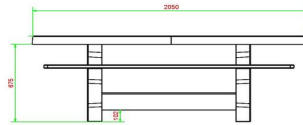

head office address

HeBlad BV

Diamantweg 22
NL - 5527 LC Hapert

you have a unique picnic set with a beautiful appearance on your site.

Other models of picnic sets from HeBlad

Picnic sets are available from us in many different designs, both in shape and colour as well as in size and design. In the anthracite lacquered series you can choose from the picnic set standard anthracite, DeLuxe anthracite, standard anthracite oval, DeLuxe anthracite oval, DeLuxe anthracite wheelchair accessible, standard anthracite wheelchair accessible and standard XL anthracite and even more. This same offer also applies to the natural concrete versions and anthracite concrete picnic sets. On the picnic sets page you have a clear view of all types of picnic sets that we offer. If you have any questions about this, please contact us.

Our products are delivered from our factory in the Netherlands.

HeBlad
www.HeBlad.com
PS.DLA.OV
± 750 KG.

Specifications Concrete Picnic table DeLuxe Oval Anthracite

Product code	PS.DLA.OV	Seat height	50 cm
Colour	Anthracite lacquered, RAL 7016	Material seat	Bamboo
Dimensions (L x W x H)	211 x 205 x 75 cm	Distance legs	110 cm (center to center)
Dimensions tabletop (L x W)	205 x 110 cm	Weight	750 kg
Tabletop thickness	7 cm	Number of seats	8