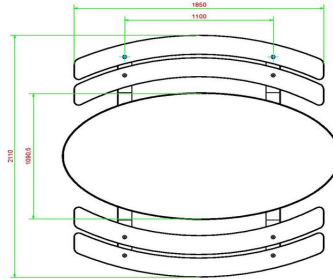

Our products are delivered from our factory in the Netherlands.

HeBlad
www.HeBlad.com
PS.DLA.OV
± 750 KG.

Specifications Concrete Picnic table DeLuxe Oval Anthracite

Product code	PS.DLA.OV	Seat height	50 cm
Colour	Anthracite lacquered, RAL 7016	Material seat	Bamboo
Dimensions (L x W x H)	211 x 205 x 75 cm	Distance legs	110 cm (center to center)
Dimensions tabletop (L x W)	205 x 110 cm	Weight	750 kg
Tabletop thickness	7 cm	Number of seats	8