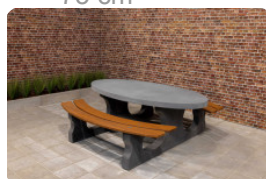

Concrete Picnic table DeLuxe Oval Anthracite

Product code: PS.DLA.OV

£ 3,050.00 excl. VAT
(£ 3,660.00 incl. VAT)

What is a picnic set?

A picnic set consists of a table with benches often attached to it, often intended to be (semi-)permanently at an outdoor location. HeBlad manufactures the concrete picnic sets from one piece of cast concrete. The table and benches are made of solid concrete, which gives the set solid strength and makes it impervious to theft or vandalism. You also have the guarantee that this picnic set will provide decades of seating pleasure and will always keep its beautiful appearance.

Picnic set DeLuxe Anthracite Oval

The eye-catching oval picnic set with bamboo seat is lacquered in a beautiful anthracite colour. This gives the robust set a warm appearance that is enhanced by the bamboo used for the seating area of

you have a unique picnic set with a beautiful appearance on your site.

Other models of picnic sets from HeBlad

Picnic sets are available from us in many different designs, both in shape and colour as well as in size and design. In the anthracite lacquered series you can choose from the picnic set standard anthracite, DeLuxe anthracite, standard anthracite oval, DeLuxe anthracite oval, DeLuxe anthracite wheelchair accessible, standard anthracite wheelchair accessible and standard XL anthracite and even more. This same offer also applies to the natural concrete versions and anthracite concrete picnic sets. On the picnic sets page you have a clear view of all types of picnic sets that we offer. If you have any questions about this, please contact us.

HeBlad
www.HeBlad.com
PS.DLA.OV
± 750 KG.

Specifications Concrete Picnic table DeLuxe Oval Anthracite

Product code	PS.DLA.OV	Seat height	50 cm
Colour	Anthracite lacquered, RAL 7016	Material seat	Bamboo
Dimensions (L x W x H)	211 x 205 x 75 cm	Distance legs	110 cm (center to center)
Dimensions tabletop (L x W)	205 x 110 cm	Weight	750 kg
Tabletop thickness	7 cm	Number of seats	8