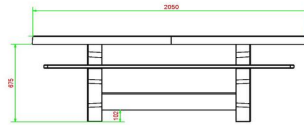

Our products are delivered from our factory in the Netherlands.

HeBlad
www.HeBlad.com
PS.DLA.OV
± 750 KG.

Specifications Concrete Picnic table DeLuxe Oval Anthracite

Product code	PS.DLA.OV	Seat height	50 cm
Colour	Anthracite lacquered, RAL 7016	Material seat	Bamboo
Dimensions (L x W x H)	211 x 205 x 75 cm	Distance legs	110 cm (center to center)
Dimensions tabletop (L x W)	205 x 110 cm	Weight	750 kg
Tabletop thickness	7 cm	Number of seats	8