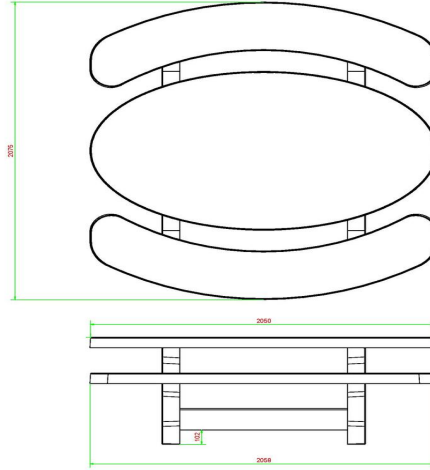

Picnic table Standard Oval Natural Concrete

Product code: PS.ST.OV

£ 2,650.00 excl. VAT
(£ 3,180.00 incl. VAT)

Our brand new picnic table in an elegant design . An eye-catcher par excellence. This table also – as all the others – is moulded in one piece and therefore it cannot be dismantled. Considering the weight of this table (approximately 800 kg) it cannot be moved easily and is therefore suitable for places where you don't have supervision all the time.

15 January 2025 - Prices subject to change

Our products are delivered from our factory in the Netherlands.

HeBlad
www.HeBlad.com
PS.ST.OV
± 950 KG.

Specifications Picnic table Standard Oval Natural Concrete

Product code	PS.ST.OV	Seat height	50 cm
Colour	Natural concrete	Material seat	Beton
Dimensions (L x W x H)	211 x 205 x 75 cm	Distance legs	110 cm (center to center)
Dimensions tabletop (L x W)	205 x 110 cm	Weight	950 kg
Tabletop thickness	7 cm	Number of seats	8

Related products 75 cm

PS.STAB.OV

PS.STA.OV

PS.DL.OV

OP.PS

PS.ST.XL

Our products are delivered from our factory in the Netherlands.