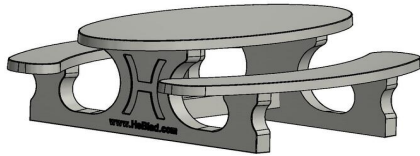

Picnic table Standard Oval Natural Concrete

Product code: PS.ST.OV

£ 2,650.00 excl. VAT
(£ 3,180.00 incl. VAT)

Our brand new picnic table in an elegant design . An eye-catcher par excellence. This table also – as all the others – is moulded in one piece and therefore it cannot be dismantled. Considering the weight of this table (approximately 800 kg) it cannot be moved easily and is therefore suitable for places where you don't have supervision all the time.

15 January 2025 - Prices subject to change

Our products are delivered from our factory in the Netherlands.

HeBlad
www.HeBlad.com
PS.ST.OV
± 950 KG.

Specifications Picnic table Standard Oval Natural Concrete

Product code	PS.ST.OV	Seat height	50 cm
Colour	Natural concrete	Material seat	Beton
Dimensions (L x W x H)	211 x 205 x 75 cm	Distance legs	110 cm (center to center)
Dimensions tabletop (L x W)	205 x 110 cm	Weight	950 kg
Tabletop thickness	7 cm	Number of seats	8