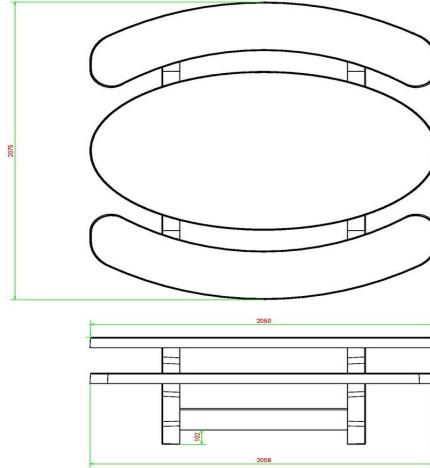

head office address

HeBlad BV

Diamantweg 22
NL - 5527 LC Hapert

Quality as you have come to expect from us

All our tables are made from one piece and this picnic set is no exception. The table top is 7 cm thick, the table weighs almost a thousand kilos and the table top is more than 2 meters long. With our oval picnic set you can also count on the high quality you have come to expect from us.

HeBlad
www.HeBlad.com
PS.ST.OV
± 950 KG.

Specifications Picnic table Standard Oval Natural Concrete

Product code	PS.ST.OV	Seat height	50 cm
Colour	Natural concrete	Material seat	Beton
Dimensions (L x W x H)	211 x 205 x 75 cm	Distance legs	110 cm (center to center)
Dimensions tabletop (L x W)	205 x 110 cm	Weight	950 kg
Tabletop thickness	7 cm	Number of seats	8