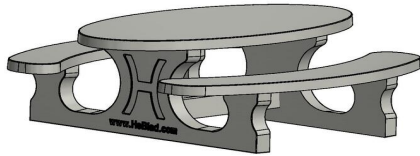

head office address

HeBlad BV

Diamantweg 22
NL - 5527 LC Hapert

Quality as you have come to expect from us

All our tables are made from one piece and this picnic set is no exception. The table top is 7 cm thick, the table weighs almost a thousand kilos and the table top is more than 2 meters long. With our oval picnic set you can also count on the high quality you have come to expect from us.

HeBlad
www.HeBlad.com
PS.ST.OV
± 950 KG.

Specifications Picnic table Standard Oval Natural Concrete

Product code	PS.ST.OV	Seat height	50 cm
Colour	Natural concrete	Material seat	Beton
Dimensions (L x W x H)	211 x 205 x 75 cm	Distance legs	110 cm (center to center)
Dimensions tabletop (L x W)	205 x 110 cm	Weight	950 kg
Tabletop thickness	7 cm	Number of seats	8