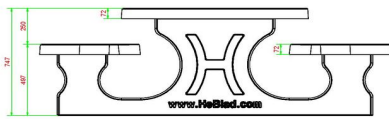

HeBlad
www.HeBlad.com
PS.ST.OV
± 950 KG.

Specifications Picnic table Standard Oval Natural Concrete

Product code	PS.ST.OV	Seat height	50 cm
Colour	Natural concrete	Material seat	Beton
Dimensions (L x W x H)	211 x 205 x 75 cm	Distance legs	110 cm (center to center)
Dimensions tabletop (L x W)	205 x 110 cm	Weight	950 kg
Tabletop thickness	7 cm	Number of seats	8