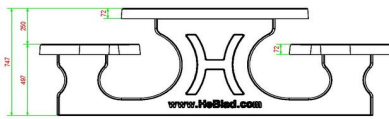

head office address

HeBlad BV

Diamantweg 22
NL - 5527 LC Hapert

Quality as you have come to expect from us

All our tables are made from one piece and this picnic set is no exception. The table top is 7 cm thick, the table weighs almost a thousand kilos and the table top is more than 2 meters long. With our oval picnic set you can also count on the high quality you have come to expect from us.

HeBlad
www.HeBlad.com
PS.ST.OV
± 950 KG.

Specifications Picnic table Standard Oval Natural Concrete

Product code	PS.ST.OV	Seat height	50 cm
Colour	Natural concrete	Material seat	Beton
Dimensions (L x W x H)	211 x 205 x 75 cm	Distance legs	110 cm (center to center)
Dimensions tabletop (L x W)	205 x 110 cm	Weight	950 kg
Tabletop thickness	7 cm	Number of seats	8