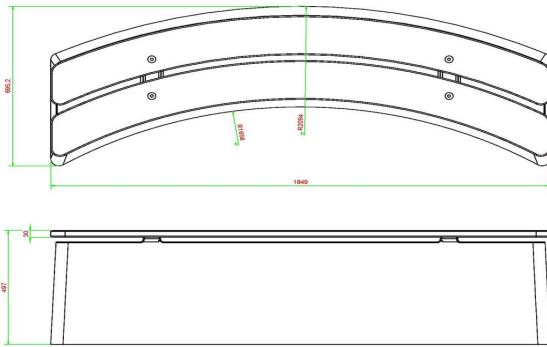

3 April 2025 - Prices subject to change

Our products are delivered from our factory in the Netherlands.

correspondence address

HeBlad - UK

The Balance, 7th floor, Pinfold Street
S1 2GU Sheffield, South Yorkshire
T. 0114 352 0110
info@HeBlad.co.uk
www.HeBlad.co.uk

HeBlad
www.HeBlad.com
BB.DL.OV
gewicht ± 825 KG.

Specifications Bench DeLuxe Oval Natural Concrete

Product code	BB.DL.OV	Material seat	Bamboo
Colour	Natural concrete	Number of seats	4
Dimensions (L x W x H)	185 x 70 x 50 cm	Weight	825 kg
Seat height	50 cm		