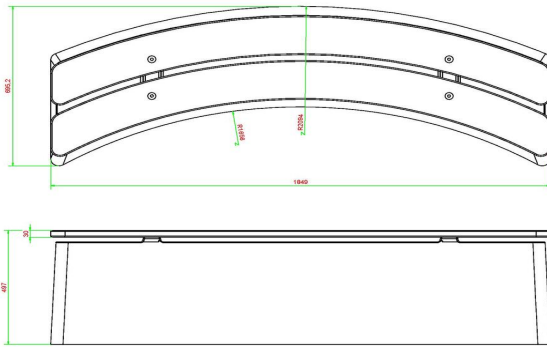

Bench DeLuxe Oval Natural Concrete

Product code: BB.DL.OV

£ 1,900.00 excl. VAT
(£ 2,280.00 incl. VAT)

A bench elegantly formed in an oval shape is extremely suitable for creating a playful separation, such as a winding line across a schoolyard or in a setting around a sandpit

HeBlad
www.HeBlad.com
BB.DL.OV
gewicht ± 825 KG.

Specifications Bench DeLuxe Oval Natural Concrete

Product code	BB.DL.OV	Material seat	Bamboo
Colour	Natural concrete	Number of seats	4
Dimensions (L x W x H)	185 x 70 x 50 cm	Weight	825 kg
Seat height	50 cm		