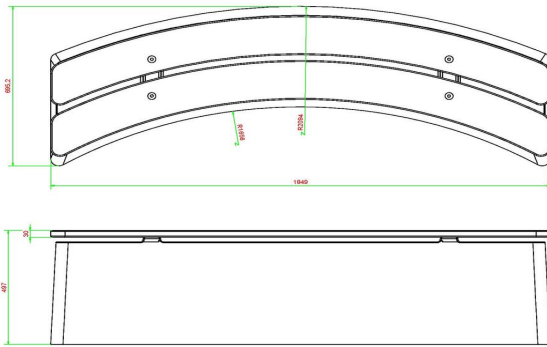

Bench DeLuxe Oval Natural Concrete

Product code: BB.DL.OV

£ 1,875.00 excl. VAT
(£ 2,250.00 incl. VAT)

A bench elegantly formed in an oval shape is extremely suitable for creating a playful separation, such as a winding line across a schoolyard or in a setting around a sandpit

HeBlad
www.HeBlad.com
BB.DL.OV
gewicht ± 550 KG.

Specifications Bench DeLuxe Oval Natural Concrete

Product code	BB.DL.OV	Material seat	Bamboo
Colour	Natural concrete	Number of seats	4
Dimensions (L x W x H)	185 x 70 x 50 cm	Weight	825 kg
Seat height	50 cm		