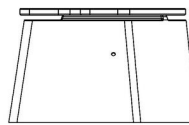

Bench DeLuxe Oval Natural Concrete

Product code: BB.DL.OV

£ 1,900.00 excl. VAT
(£ 2,280.00 incl. VAT)

A bench elegantly formed in an oval shape is extremely suitable for creating a playful separation, such as a winding line across a schoolyard or in a setting around a sandpit

HeBlad
www.HeBlad.com
BB.DL.OV
gewicht ± 825 KG.

Specifications Bench DeLuxe Oval Natural Concrete

Product code	BB.DL.OV	Material seat	Bamboo
Colour	Natural concrete	Number of seats	4
Dimensions (L x W x H)	185 x 70 x 50 cm	Weight	825 kg
Seat height	50 cm		