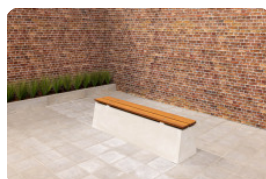

HeBlad
www.HeBlad.com
BB.DL.OV
gewicht ± 825 KG.

Specifications Bench DeLuxe Oval Natural Concrete

Product code	BB.DL.OV	Material seat	Bamboo
Colour	Natural concrete	Number of seats	4
Dimensions (L x W x H)	185 x 70 x 50 cm	Weight	825 kg
Seat height	50 cm		

Related products

BB.DL

Our products are delivered from our factory in the Netherlands.