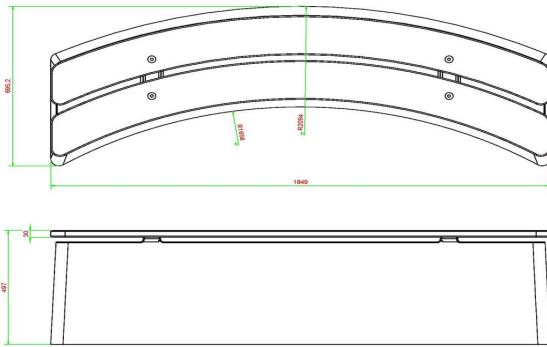

22 February 2025 - Prices subject to change

Our products are delivered from our factory in the Netherlands.

correspondence address

HeBlad - UK

The Balance, 7th floor, Pinfold Street
S1 2GU Sheffield, South Yorkshire
T. 0114 352 0110
info@HeBlad.co.uk
www.HeBlad.co.uk

HeBlad
www.HeBlad.com
BB.DL.OV
gewicht ± 825 KG.

Specifications Bench DeLuxe Oval Natural Concrete

Product code	BB.DL.OV	Material seat	Bamboo
Colour	Natural concrete	Number of seats	4
Dimensions (L x W x H)	185 x 70 x 50 cm	Weight	825 kg
Seat height	50 cm		