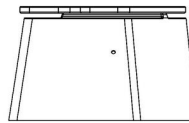

HeBlad
www.HeBlad.com
BB.DLA.OV
gewicht ± 825 KG.

Specifications Concrete Bench DeLuxe Oval Anthracite

Product code	BB.DLA.OV	Material seat	Bamboo
Colour	Anthracite lacquered, RAL 7016	Number of seats	4
Dimensions (L x W x H)	185 x 70 x 50 cm	Weight	825 kg
Seat height	50 cm