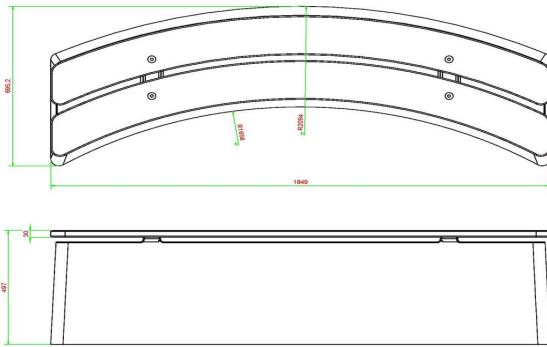

HeBlad
www.HeBlad.com
BB.DLA.OV
gewicht ± 825 KG.

Specifications Concrete Bench DeLuxe Oval Anthracite

Product code	BB.DLA.OV	Material seat	Bamboo
Colour	Anthracite lacquered, RAL 7016	Number of seats	4
Dimensions (L x W x H)	185 x 70 x 50 cm	Weight	825 kg
Seat height	50 cm		

Related products

Our products are delivered from our factory in the Netherlands.